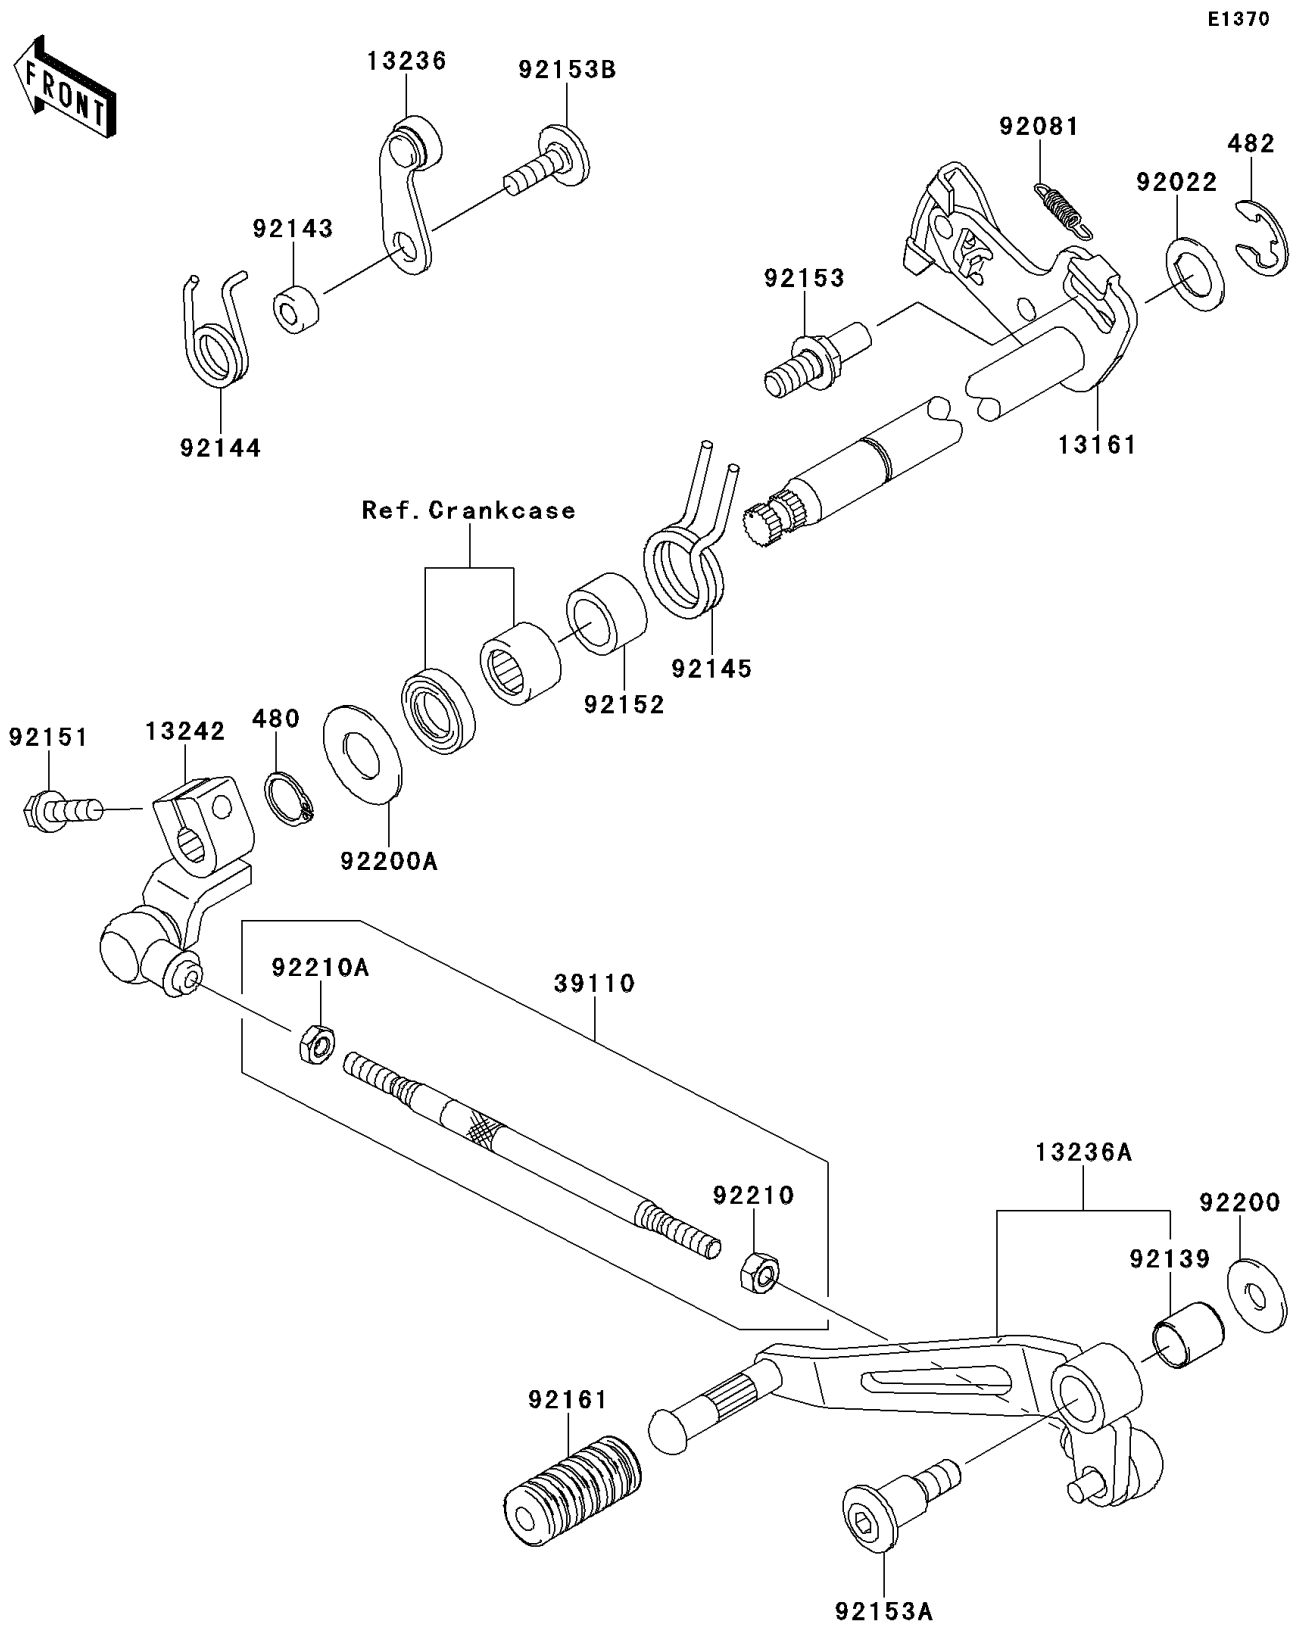

2011 NINJA® 1000

PARTS DIAGRAM

Gear Change Mechanism

2011 NINJA® 1000

PARTS LIST

Gear Change Mechanism

ITEM NAME

PART NUMBER

QUANTITY
