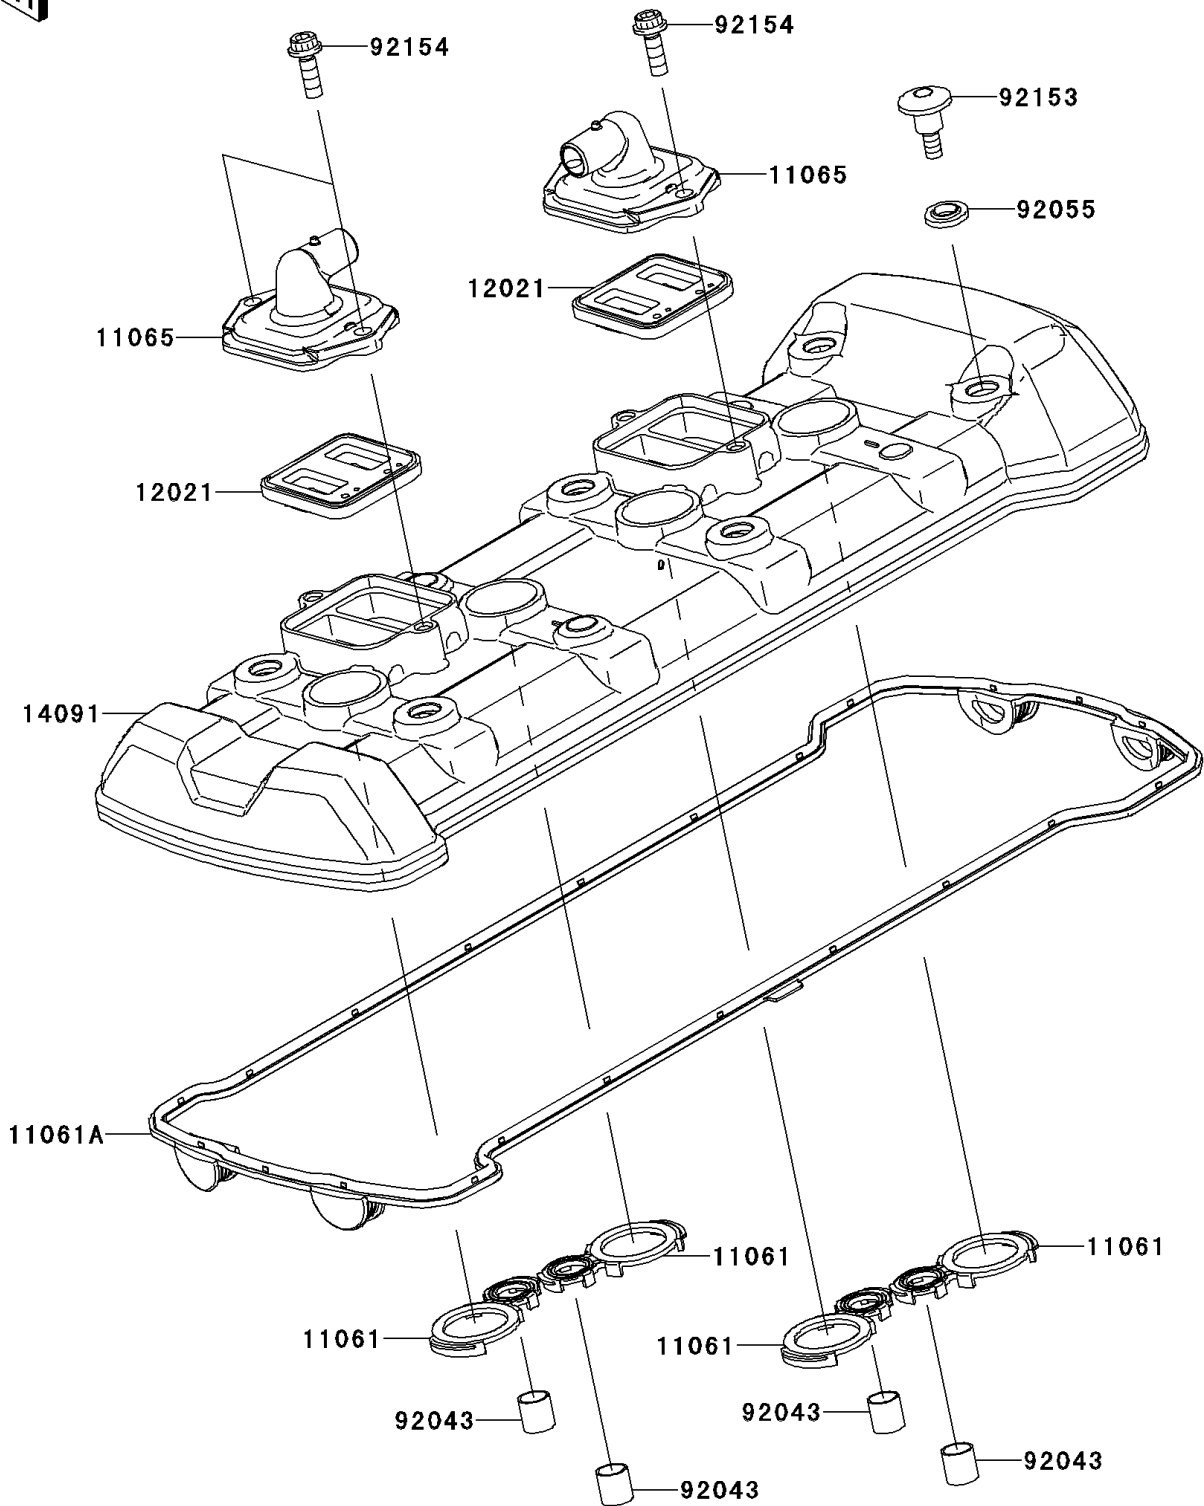

2011 NINJA® 1000

PARTS DIAGRAM

Cylinder Head Cover

E1112

2011 NINJA® 1000

PARTS LIST

Cylinder Head Cover

ITEM NAME

PART NUMBER

QUANTITY
