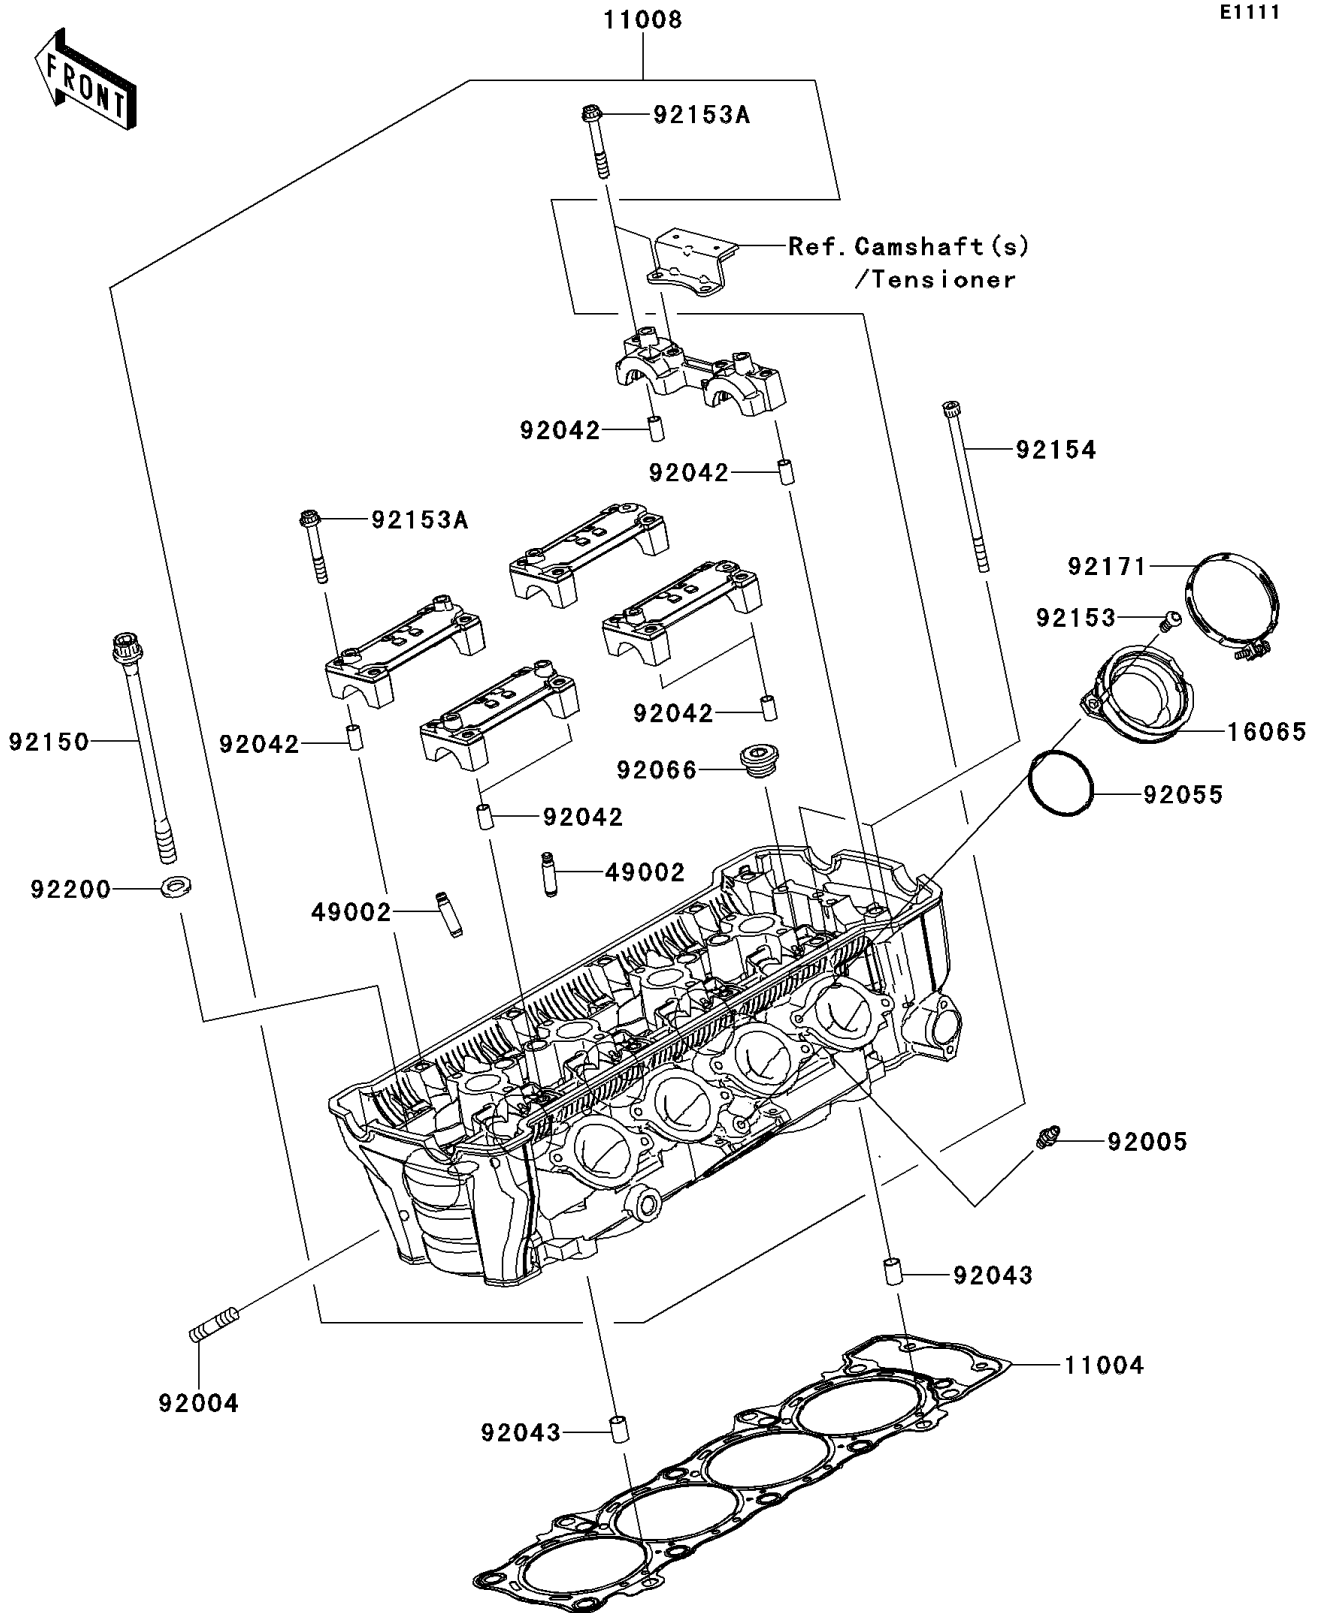

2013 NINJA[®] 1000

PARTS DIAGRAM

Cylinder Head

E1111

2013 NINJA® 1000

PARTS LIST

Cylinder Head

ITEM NAME

PART NUMBER

QUANTITY
