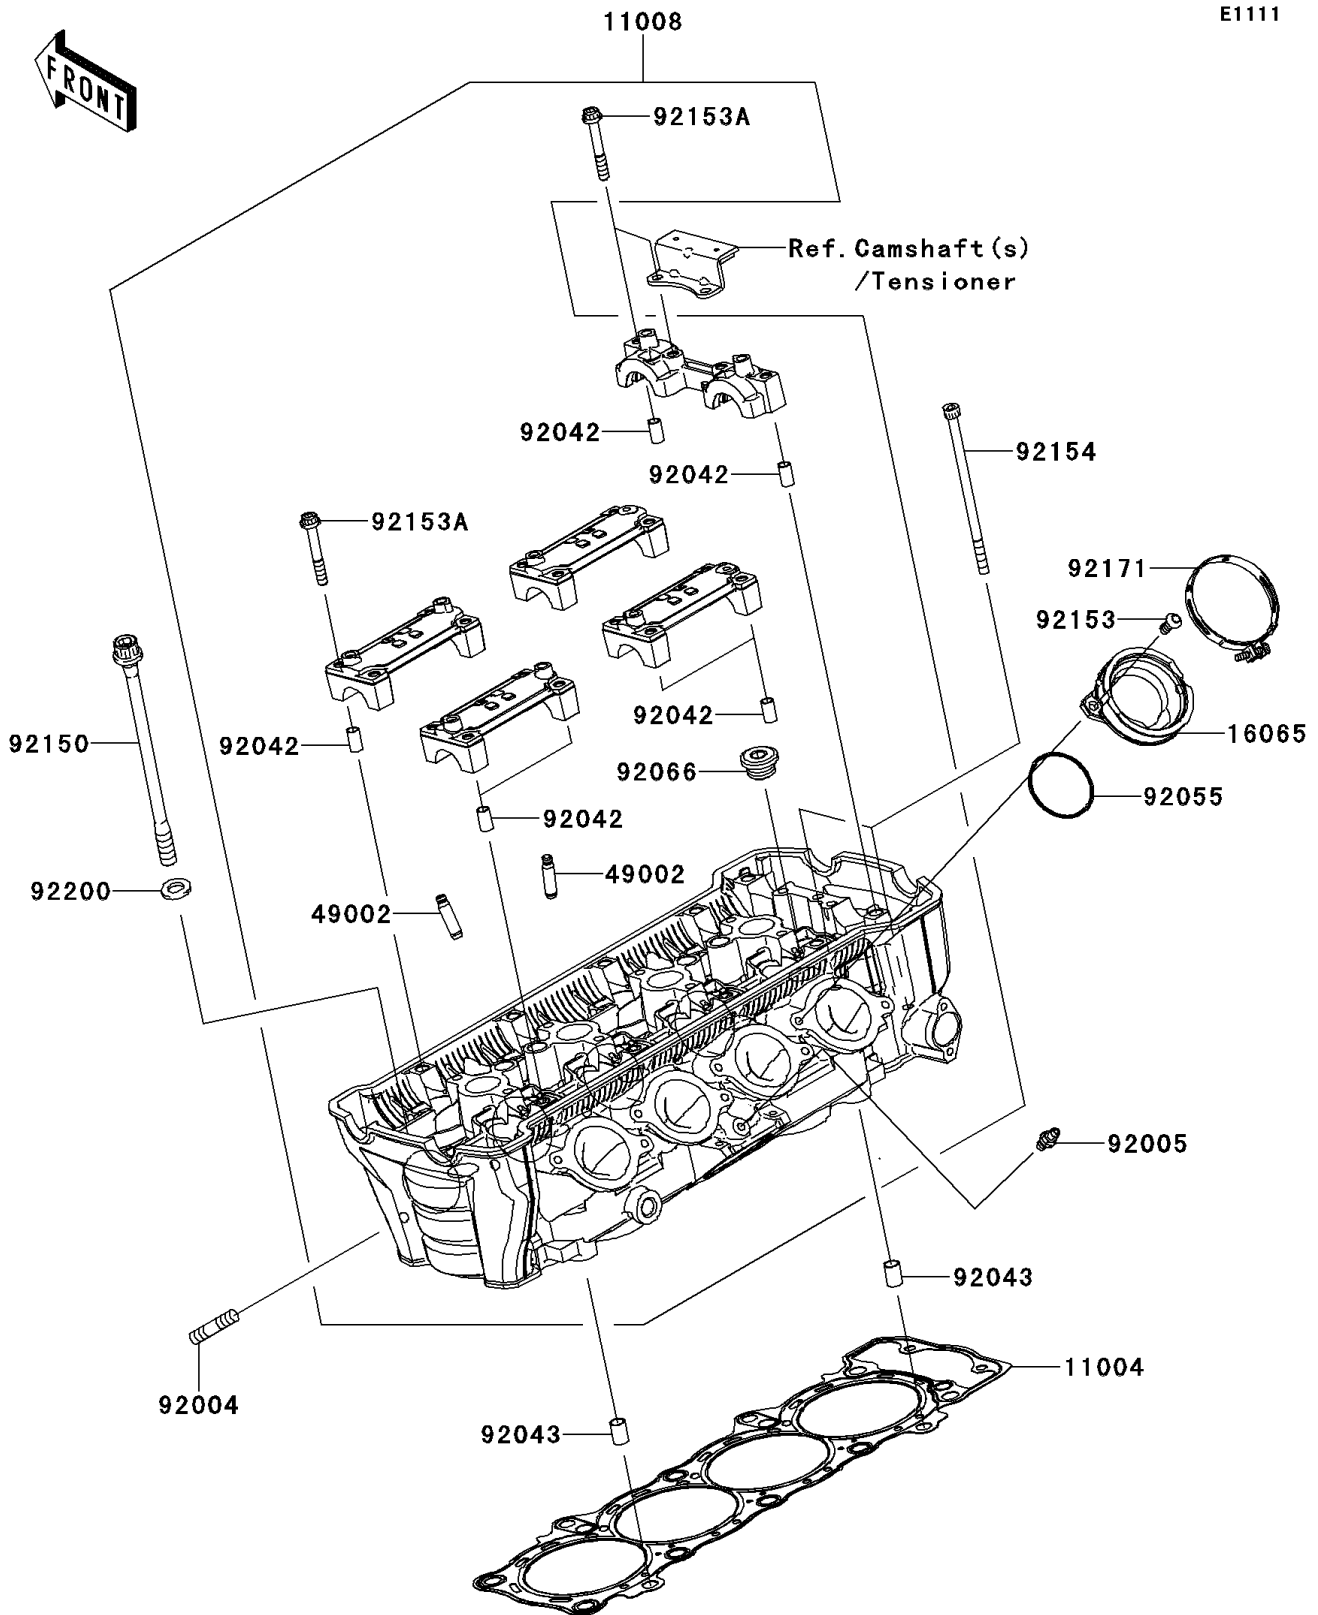

2011 NINJA® 1000

PARTS DIAGRAM

Cylinder Head

E1111

2011 NINJA® 1000

PARTS LIST

Cylinder Head

Kawasaki

Let the Good Times Roll®

ITEM NAME

PART NUMBER

QUANTITY
