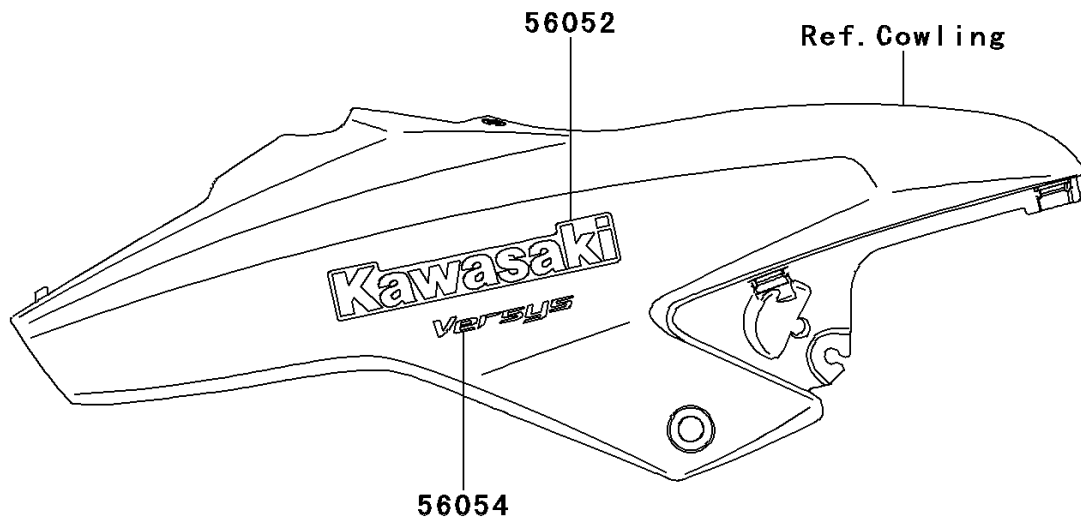

2011 VERSYS®

PARTS DIAGRAM

Decals(Red)/(Black)(CN)(CBF)

F2861

2011 VERSYS®

PARTS LIST

Decals(Red)/(Black)(CN)(CBF)

ITEM NAME

PART NUMBER

QUANTITY
