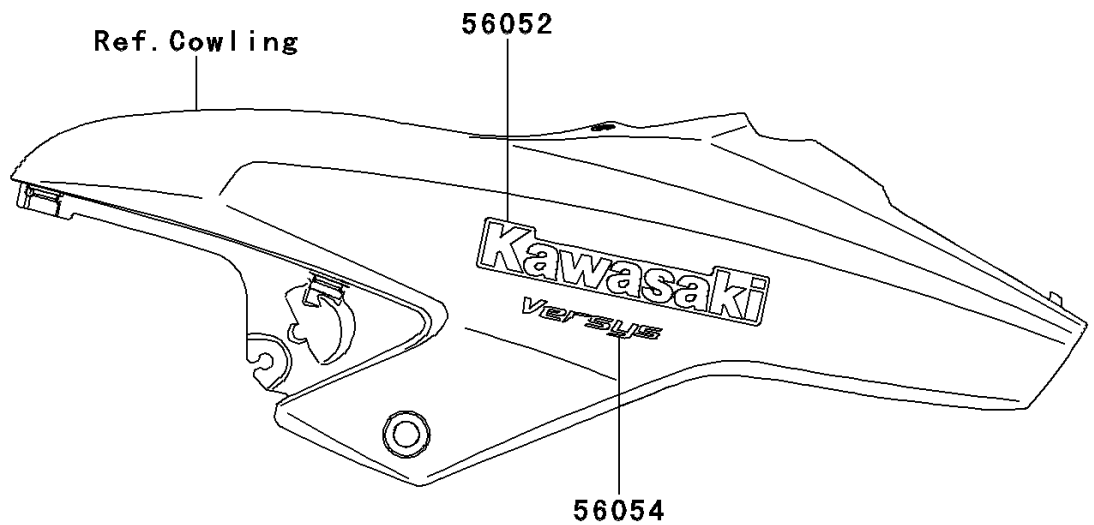

2011 VERSYS®

PARTS DIAGRAM

Decals(Red)/(Black)(CN)(CBF)

F2861

2011 VERSYS®

PARTS LIST

Decals(Red)/(Black)(CN)(CBF)

ITEM NAME

PART NUMBER

QUANTITY
