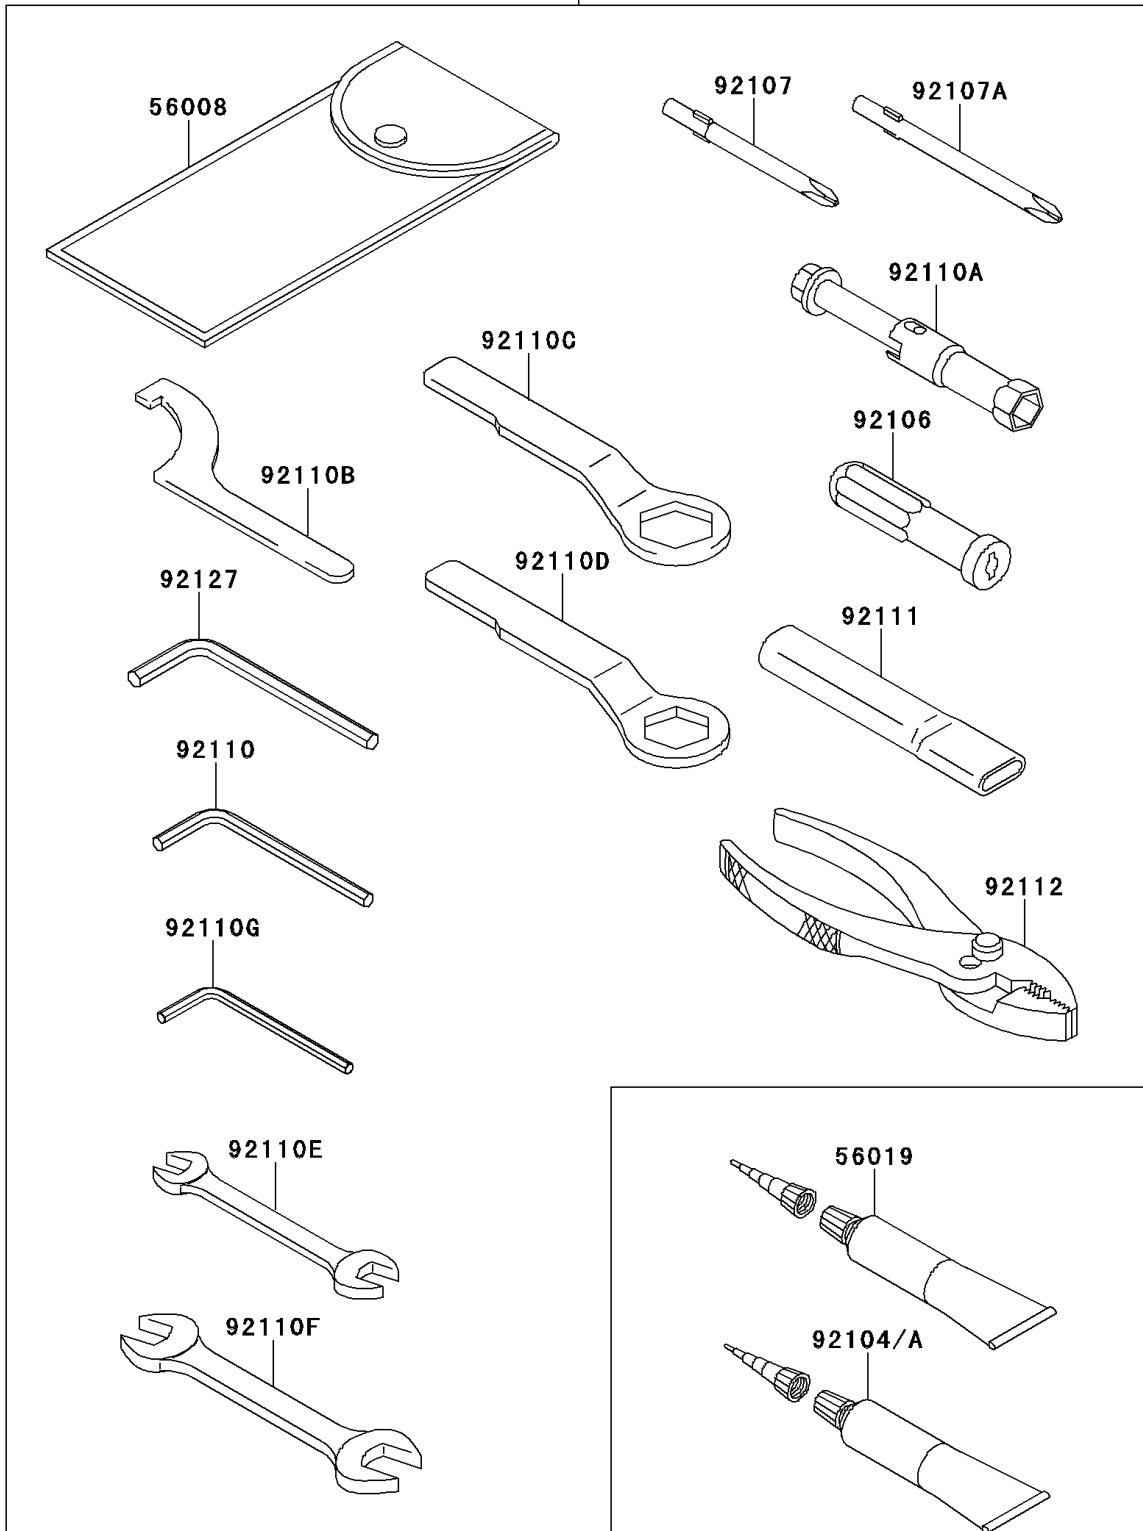

2011 VERSYS®

PARTS DIAGRAM

Owner's Tools

56007

F2810

2011 VERSYS®

PARTS LIST

Owner's Tools

Kawasaki

Let the Good Times Roll®

ITEM NAME

PART NUMBER

QUANTITY
