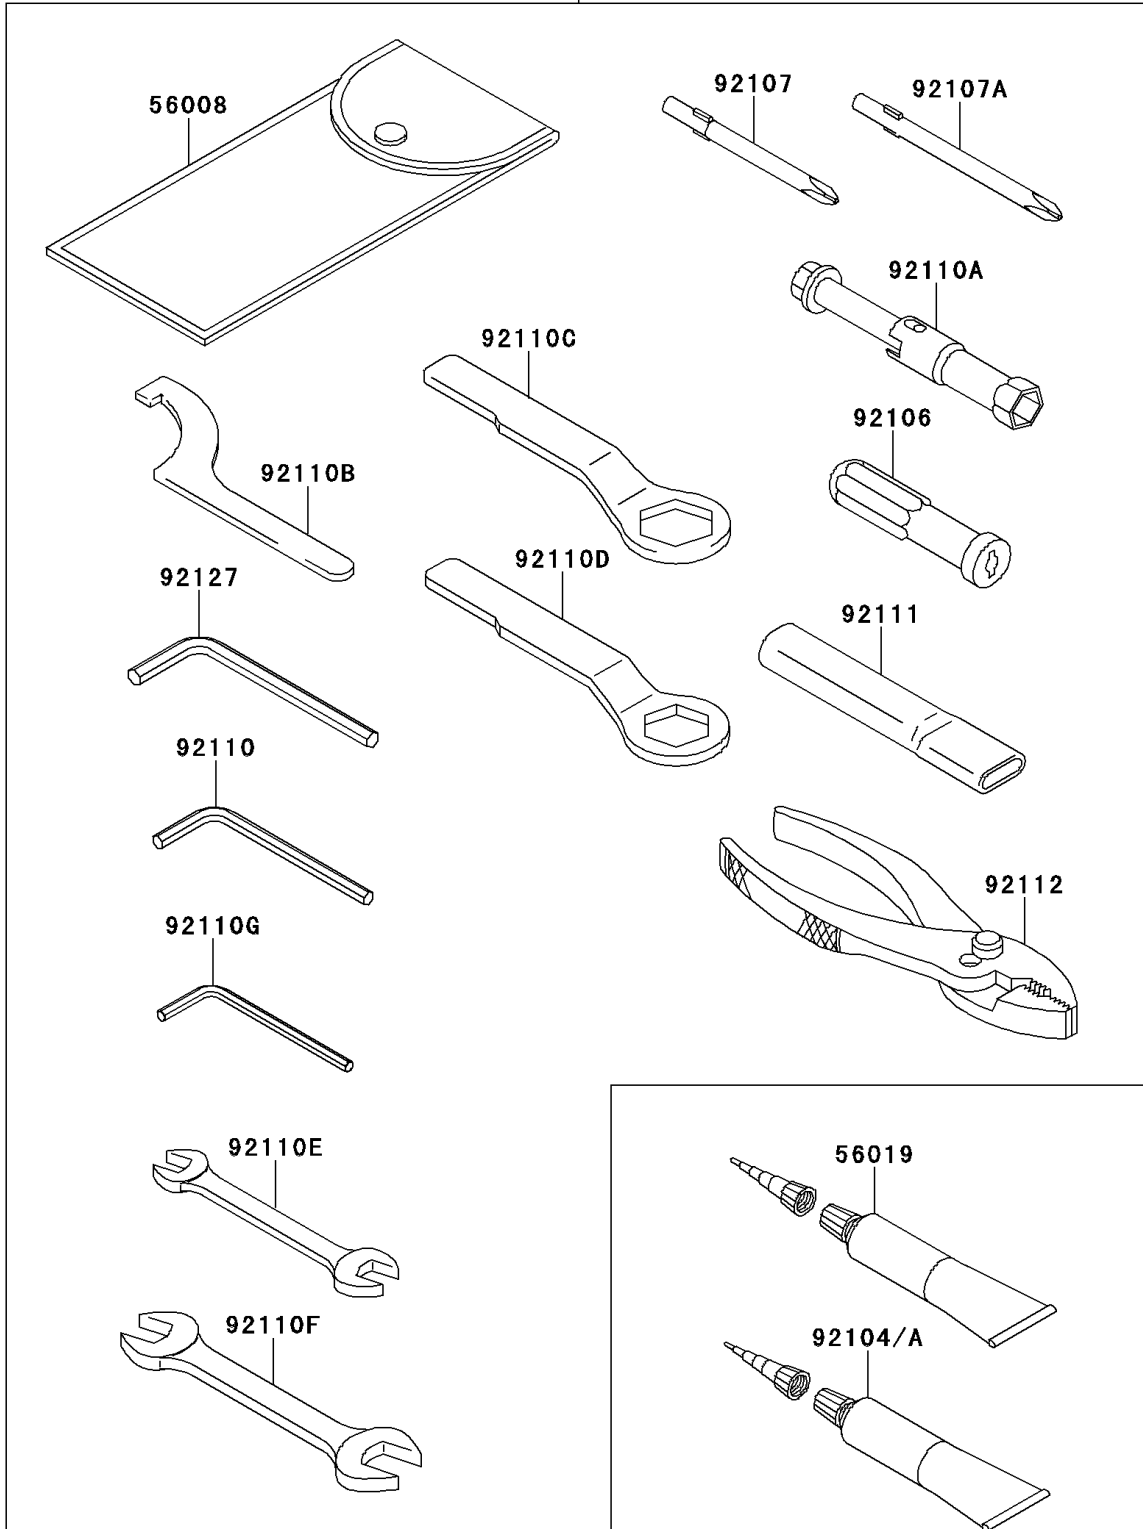

2014 VERSYS®

PARTS DIAGRAM

Owner's Tools

56007

F2810

2014 VERSYS®

PARTS LIST

Owner's Tools

ITEM NAME	PART NUMBER	QUANTITY
TOOL-KIT (Ref # 56007)	56007-0026	1
BAG,TOOL (Ref # 56008)	56008-1075	1
GASKET-LIQUID,TB1211,WHITE (Ref # 56019)	56019-120	1
GASKET-LIQUID,TB1211F,CLEAR (Ref # 92104)	92104-0004	1
GASKET-LIQUID,TB1216B,BLACK (Ref # 92104A)	92104-1064	1
GRIP-SCREW DRIVER (Ref # 92106)	92106-1001	1
TOOL-DRIVER,#3PHILLIPS (Ref # 92107)	92107-005	1
TOOL-DRIVER,#2PHILLIPS (Ref # 92107A)	92107-1053	1
TOOL-WRENCH,ALLEN,5MM (Ref # 92110)	92110-1015	1
TOOL-WRENCH,BOX,16MM (Ref # 92110A)	92110-1132	1
TOOL-WRENCH,HOOK (Ref # 92110B)	92110-1144	1
TOOL-WRENCH,BOX END,27MM (Ref # 92110C)	92110-1147	1
TOOL-WRENCH,BOX END,22MM (Ref # 92110D)	92110-1148	1
TOOL-WRENCH,OPEN END,10X12 (Ref # 92110E)	92110-1152	1
TOOL-WRENCH,OPEN END,14X17 (Ref # 92110F)	92110-1153	1
TOOL-WRENCH,ALLEN,4MM (Ref # 92110G)	92110-3703	1
TOOL-BAR,BOX END WRENCH (Ref # 92111)	92111-1051	1
TOOL-PLIERS (Ref # 92112)	92112-1001	1
TOOL-WRENCH,ALLEN,6MM (Ref # 92127)	92127-003	1