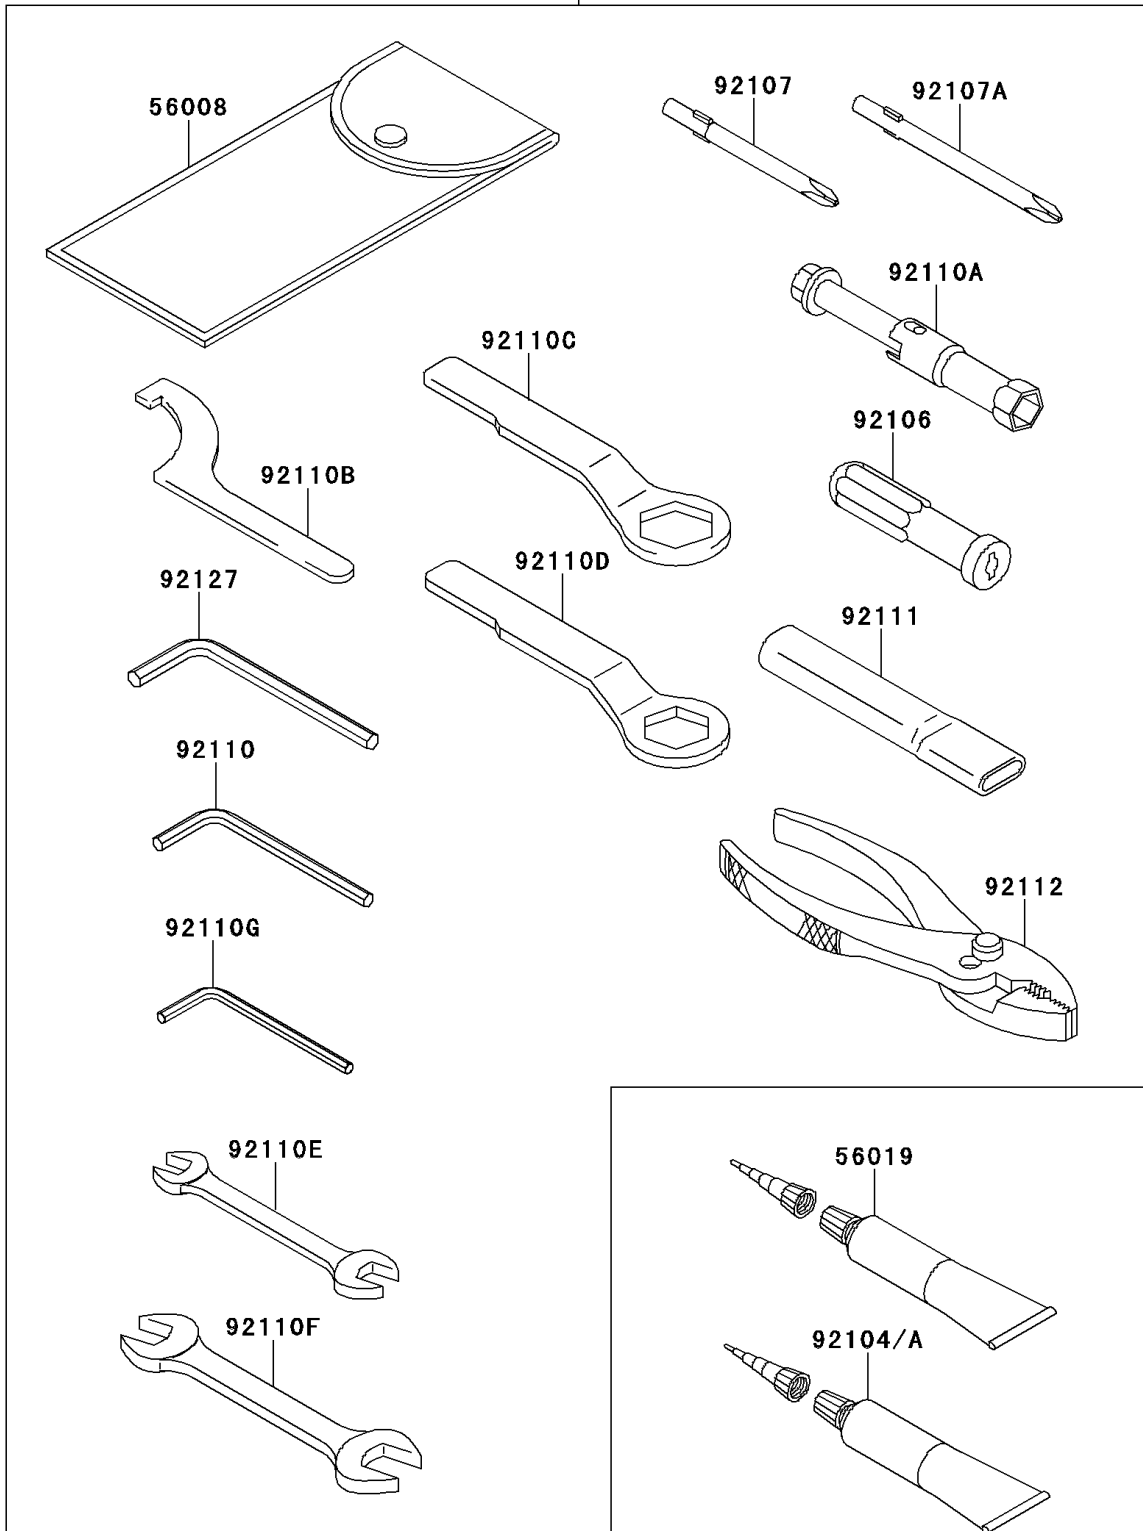

2013 VERSYS®

PARTS DIAGRAM

Owner's Tools

56007

F2810

2013 VERSYS®

PARTS LIST

Owner's Tools

ITEM NAME	PART NUMBER	QUANTITY
TOOL-KIT (Ref # 56007)	56007-0026	1
BAG,TOOL (Ref # 56008)	56008-1075	1
GASKET-LIQUID,TB1211,WHITE (Ref # 56019)	56019-120	1
GASKET-LIQUID,TB1211F,CLEAR (Ref # 92104)	92104-0004	1
GASKET-LIQUID,TB1216B,BLACK (Ref # 92104A)	92104-1064	1
GRIP-SCREW DRIVER (Ref # 92106)	92106-1001	1
TOOL-DRIVER,#3PHILLIPS (Ref # 92107)	92107-005	1
TOOL-DRIVER,#2PHILLIPS (Ref # 92107A)	92107-1053	1
TOOL-WRENCH,ALLEN,5MM (Ref # 92110)	92110-1015	1
TOOL-WRENCH,BOX,16MM (Ref # 92110A)	92110-1132	1
TOOL-WRENCH,HOOK (Ref # 92110B)	92110-1144	1
TOOL-WRENCH,BOX END,27MM (Ref # 92110C)	92110-1147	1
TOOL-WRENCH,BOX END,22MM (Ref # 92110D)	92110-1148	1
TOOL-WRENCH,OPEN END,10X12 (Ref # 92110E)	92110-1152	1
TOOL-WRENCH,OPEN END,14X17 (Ref # 92110F)	92110-1153	1
TOOL-WRENCH,ALLEN,4MM (Ref # 92110G)	92110-3703	1
TOOL-BAR,BOX END WRENCH (Ref # 92111)	92111-1051	1
TOOL-PLIERS (Ref # 92112)	92112-1001	1
TOOL-WRENCH,ALLEN,6MM (Ref # 92127)	92127-003	1