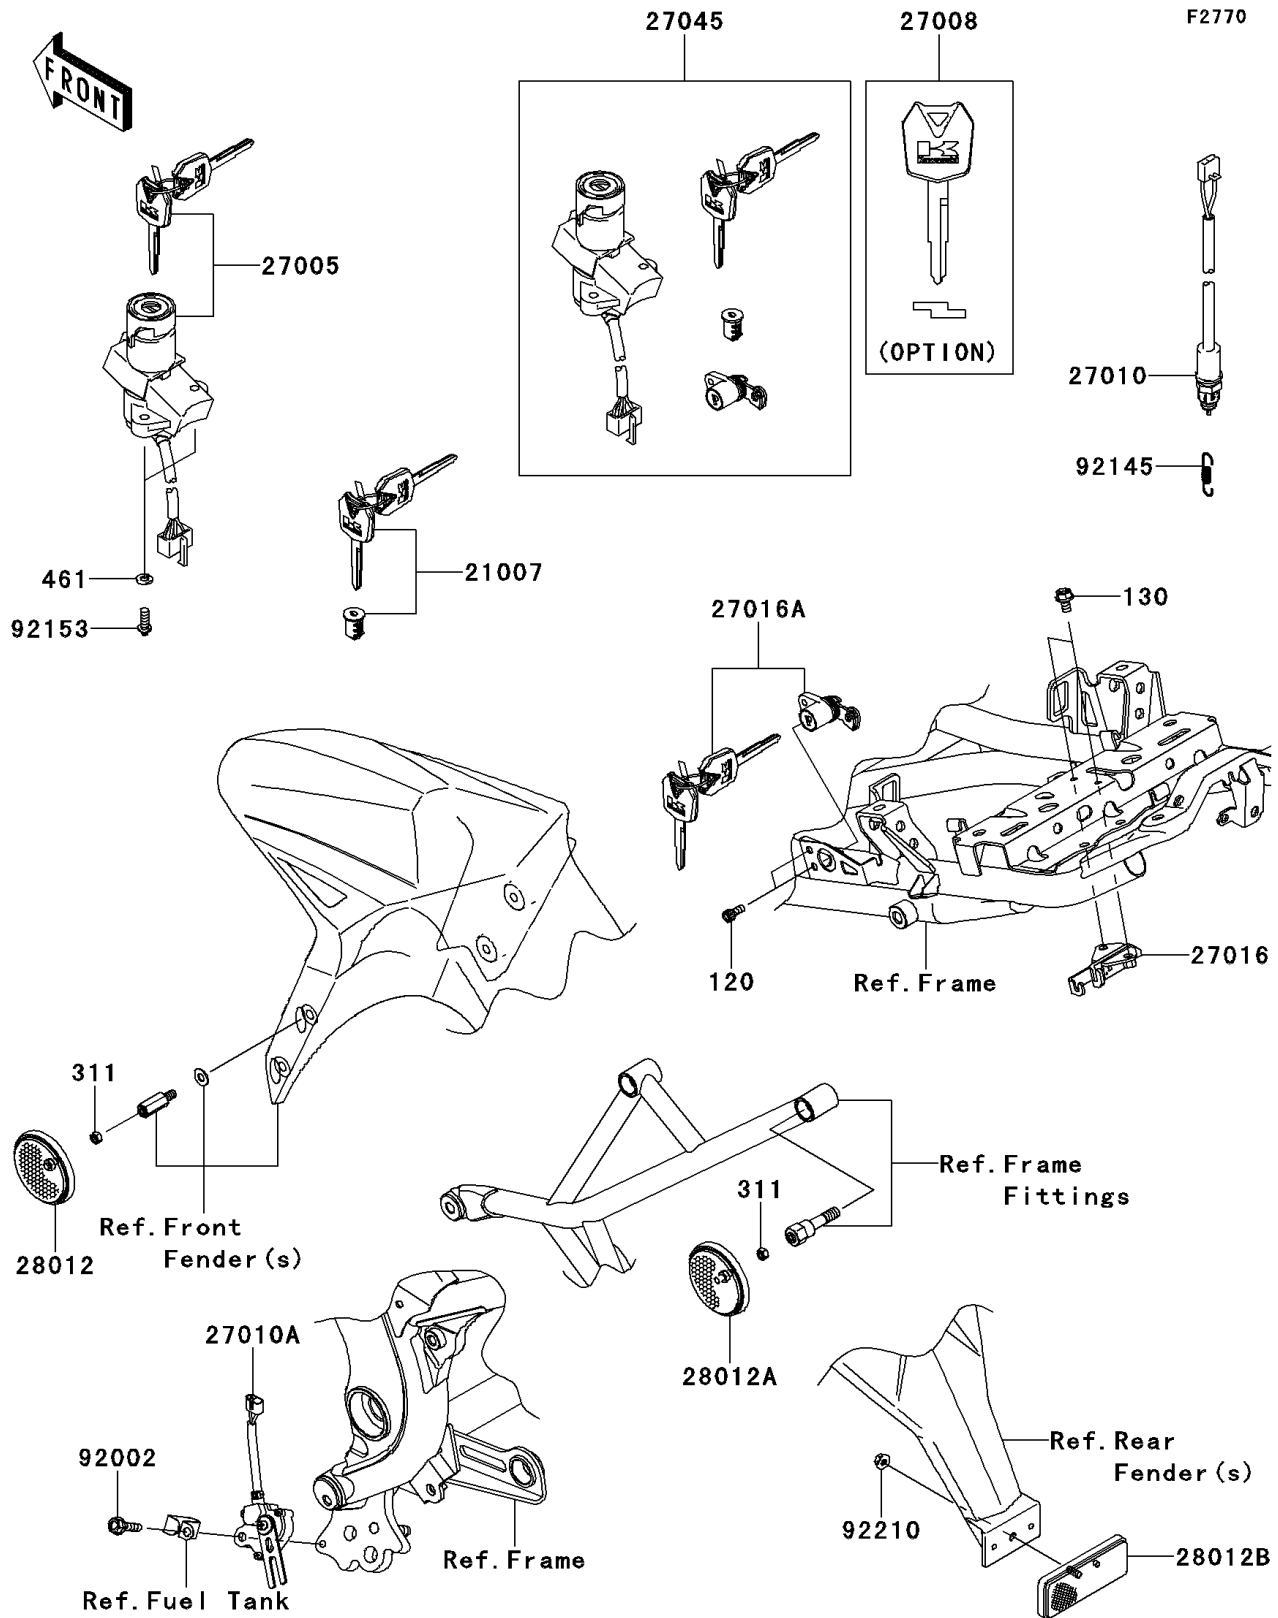

2012 VERSYS®

PARTS DIAGRAM

Ignition Switch

2012 VERSYS®

PARTS LIST

Ignition Switch

ITEM NAME

PART NUMBER

QUANTITY
