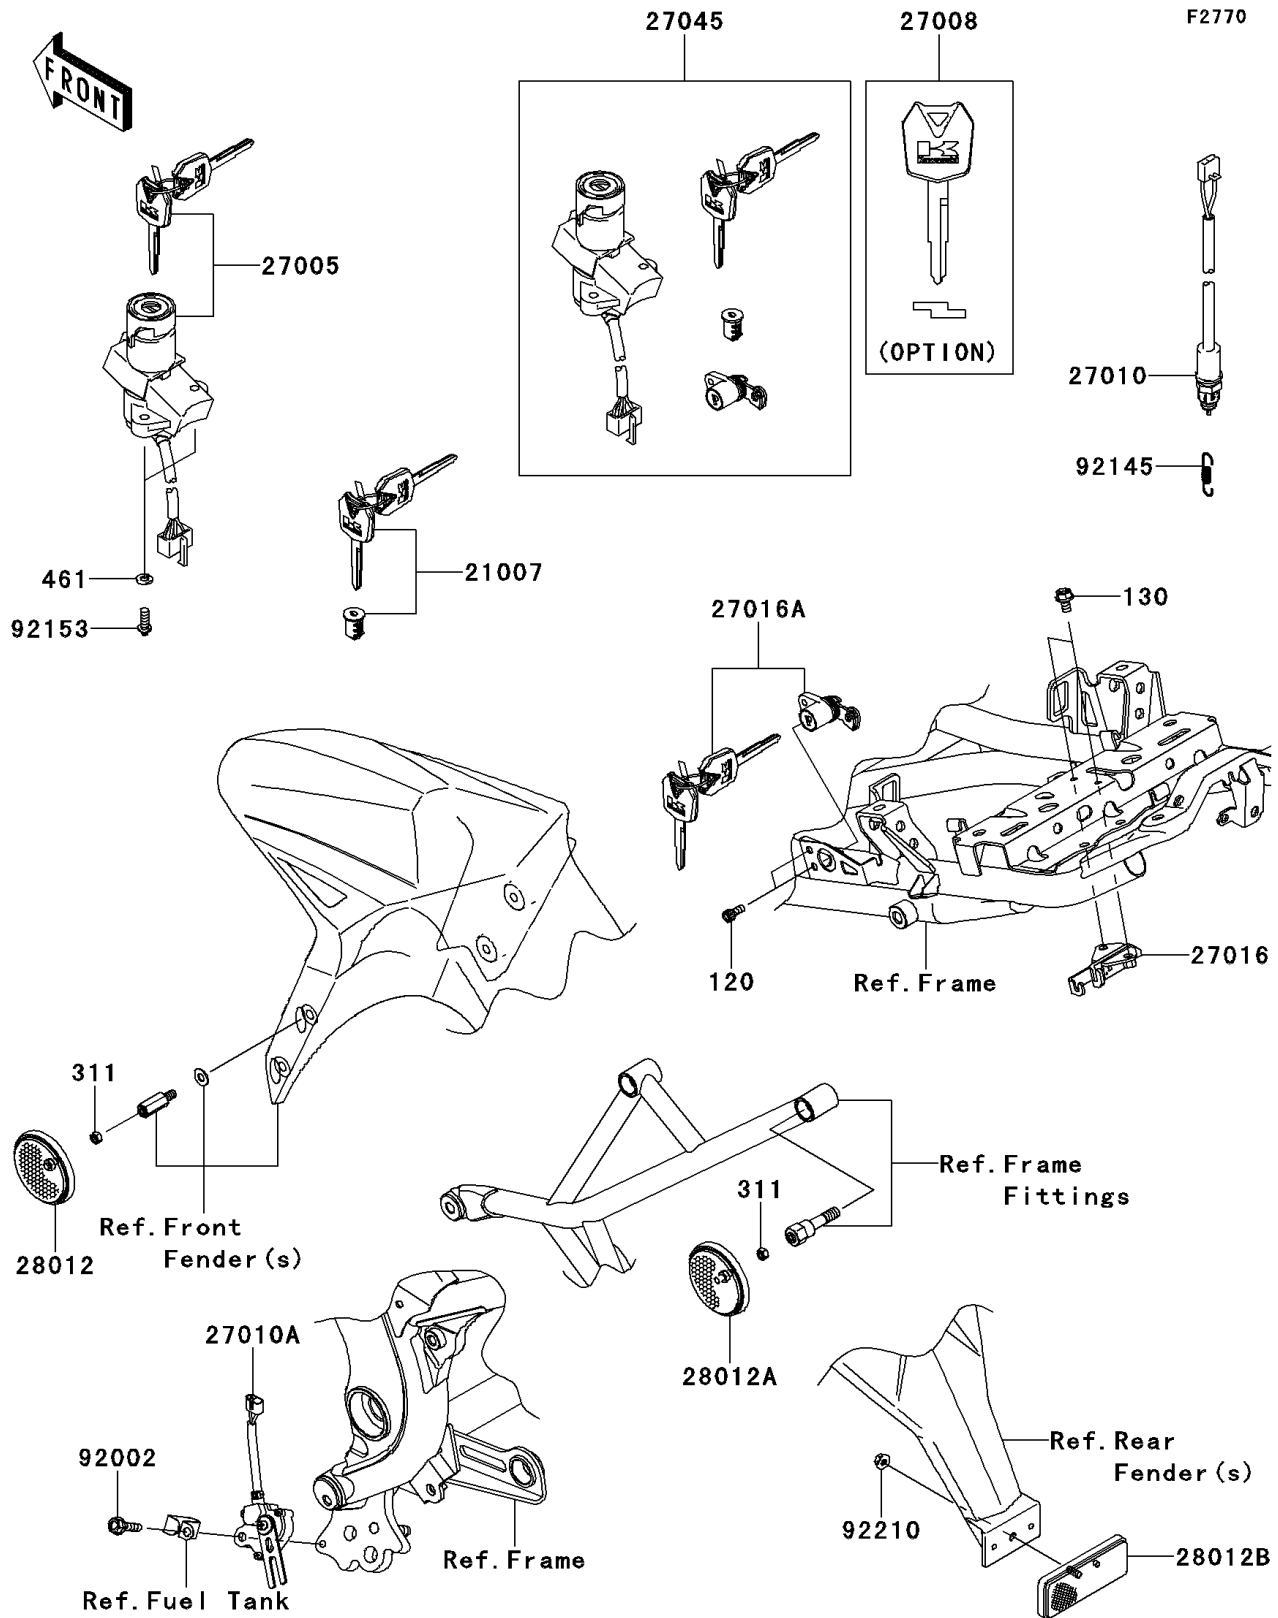

2011 VERSYS®

PARTS DIAGRAM

Ignition Switch

2011 VERSYS®

PARTS LIST

Ignition Switch

Kawasaki

Let the Good Times Roll®

ITEM NAME

PART NUMBER

QUANTITY
