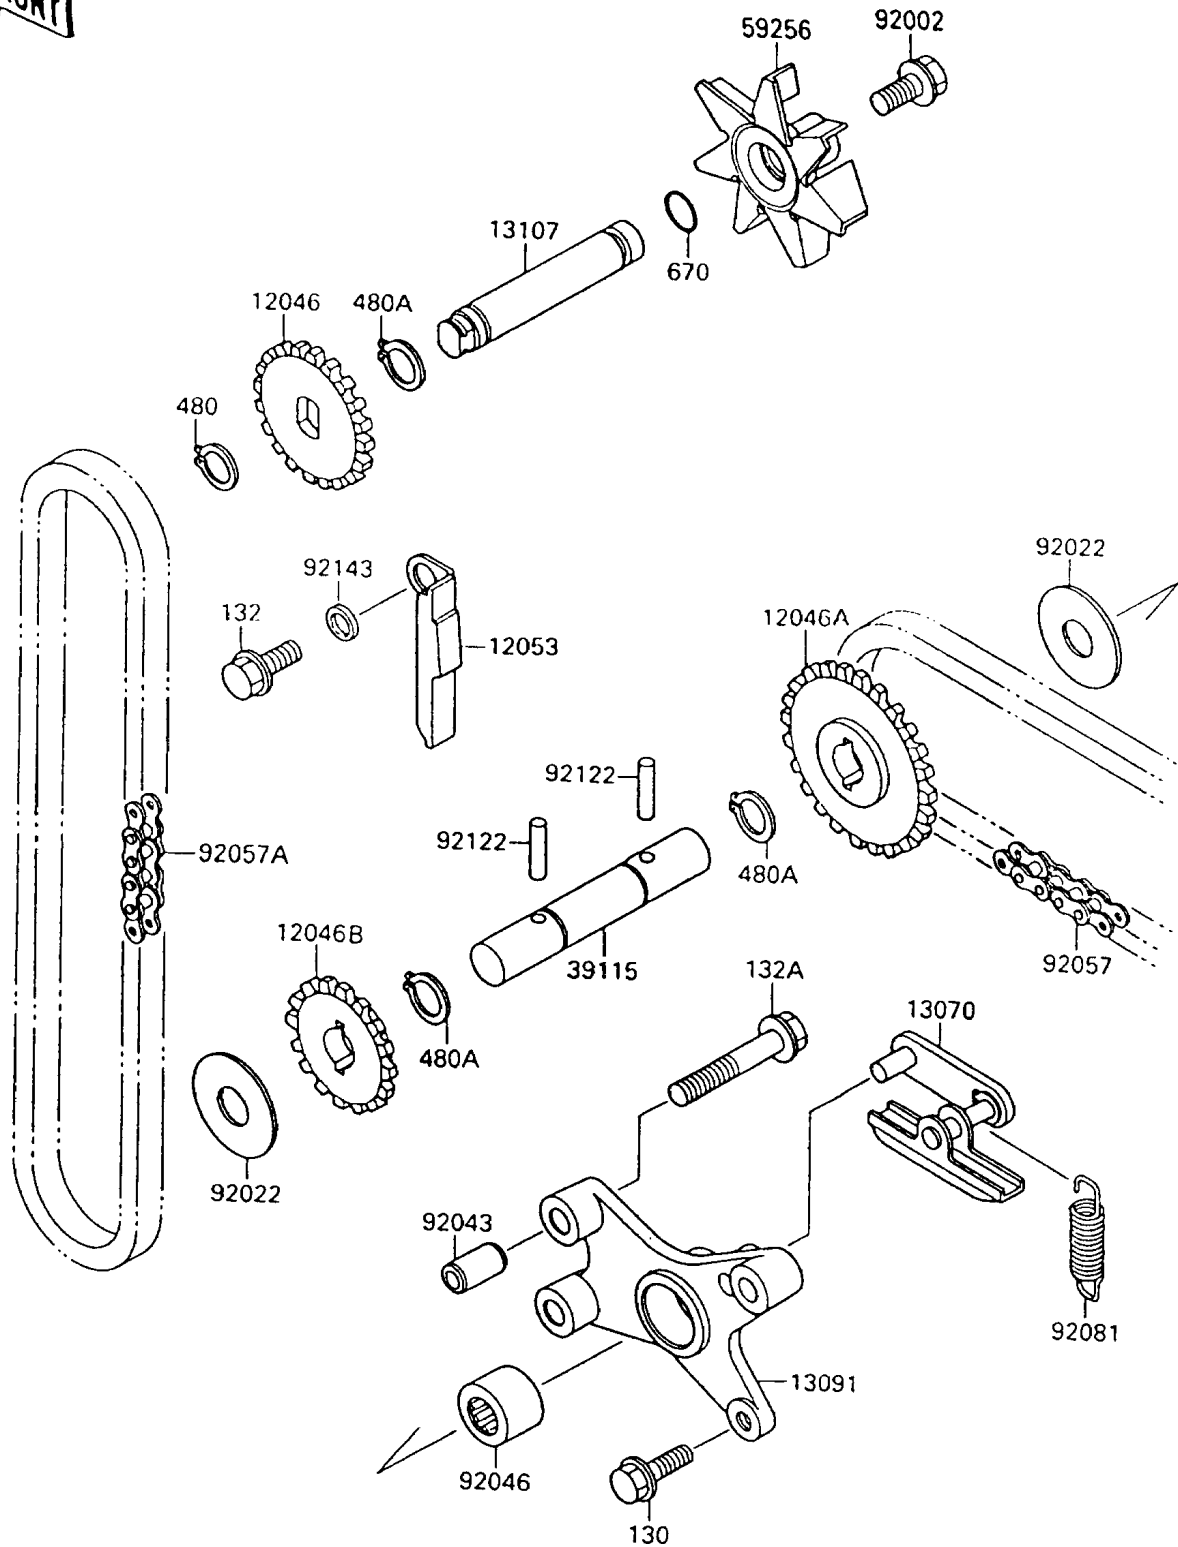

1995 Vulcan 88

PARTS DIAGRAM

Water Pump

E3031

1995 Vulcan 88

PARTS LIST

Water Pump

ITEM NAME

PART NUMBER

QUANTITY
