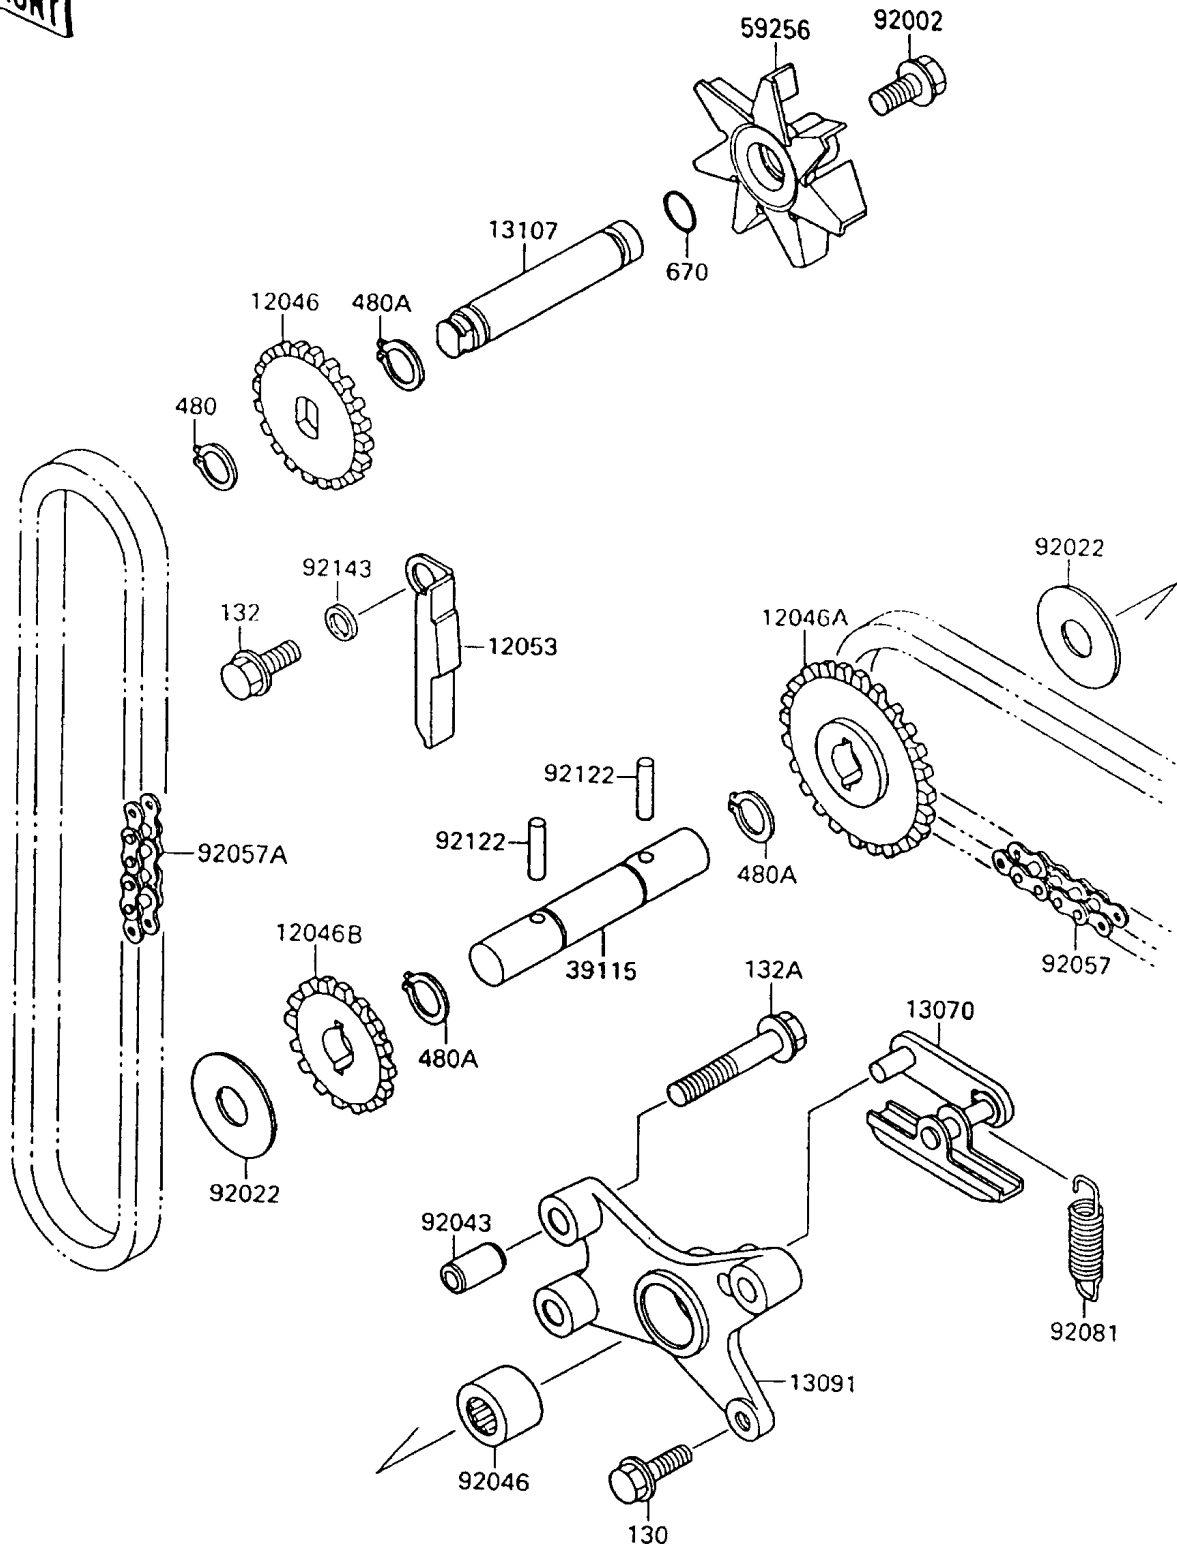

1994 Vulcan 88

PARTS DIAGRAM

Water Pump

E3031

1994 Vulcan 88

PARTS LIST

Water Pump

ITEM NAME

PART NUMBER

QUANTITY
