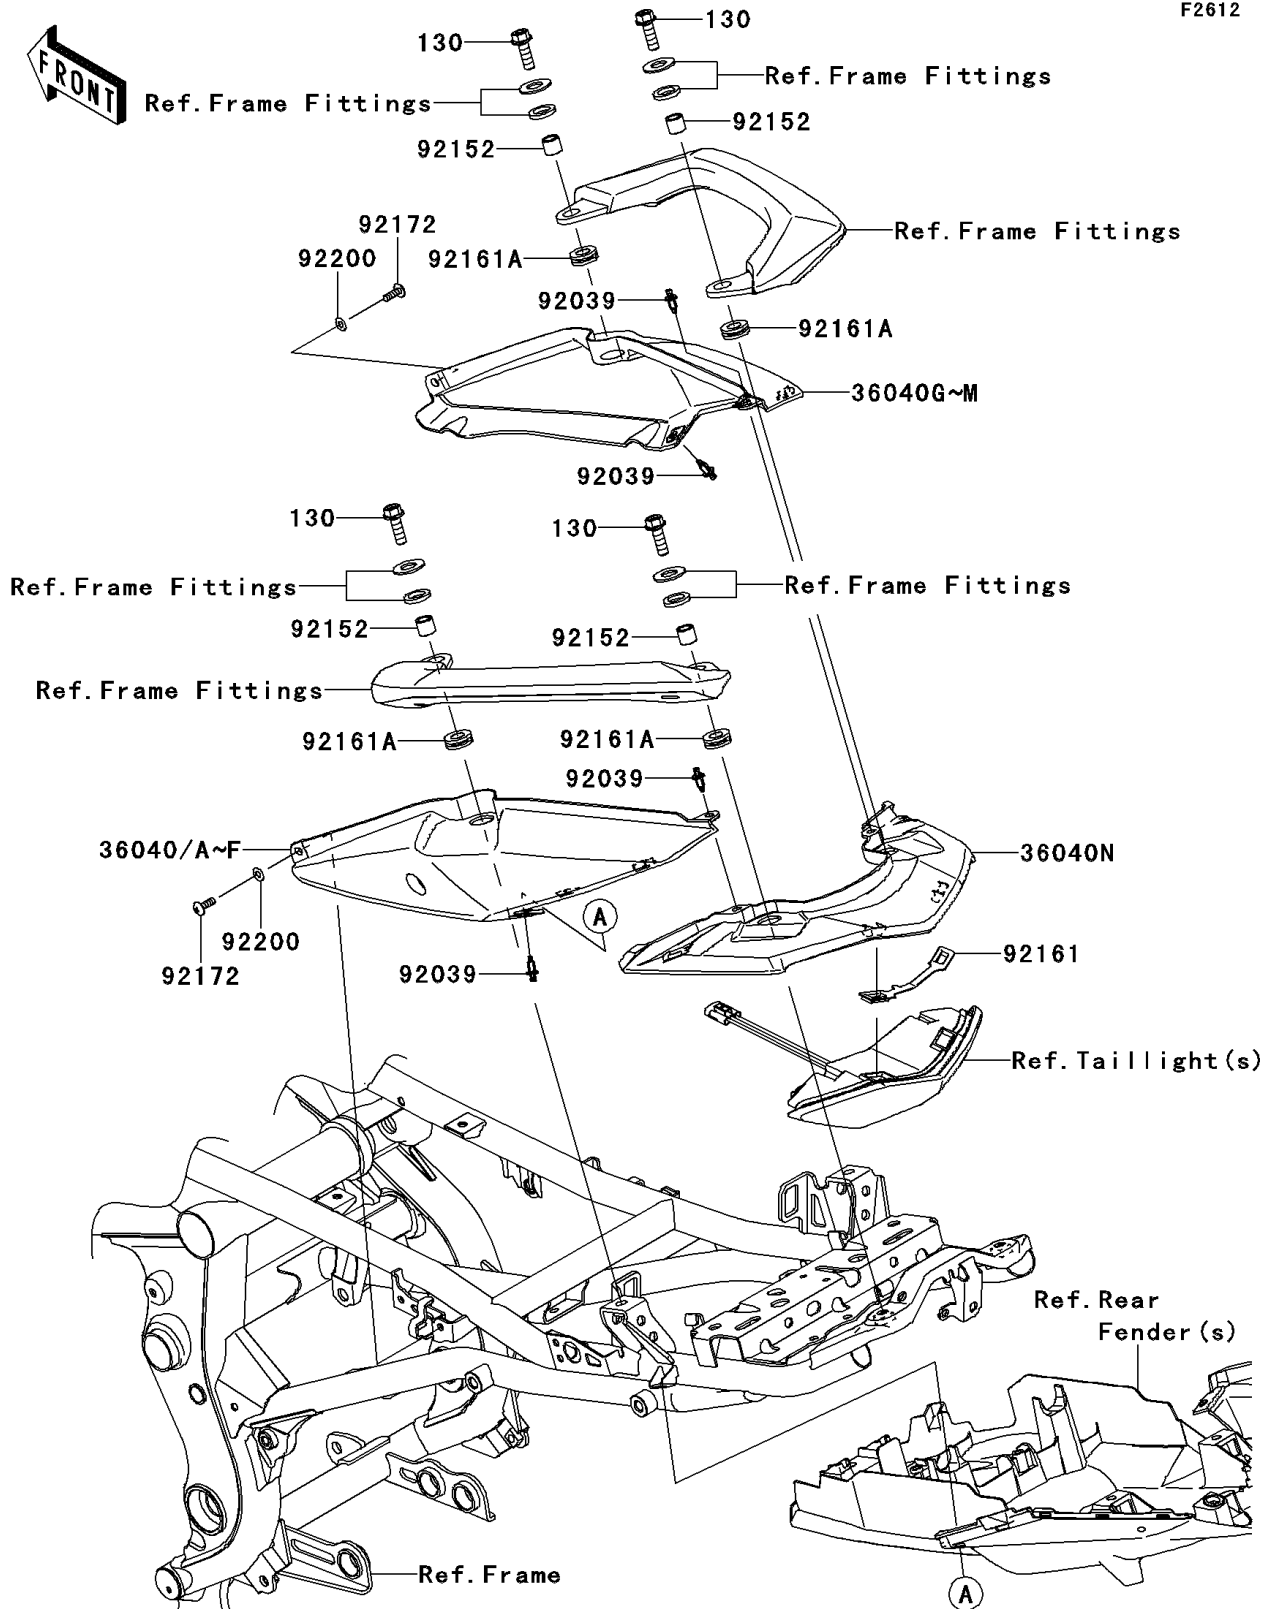

2011 VERSYS®

PARTS DIAGRAM

Seat Cover

F2612

2011 VERSYS®

PARTS LIST

Seat Cover

ITEM NAME

PART NUMBER

QUANTITY
