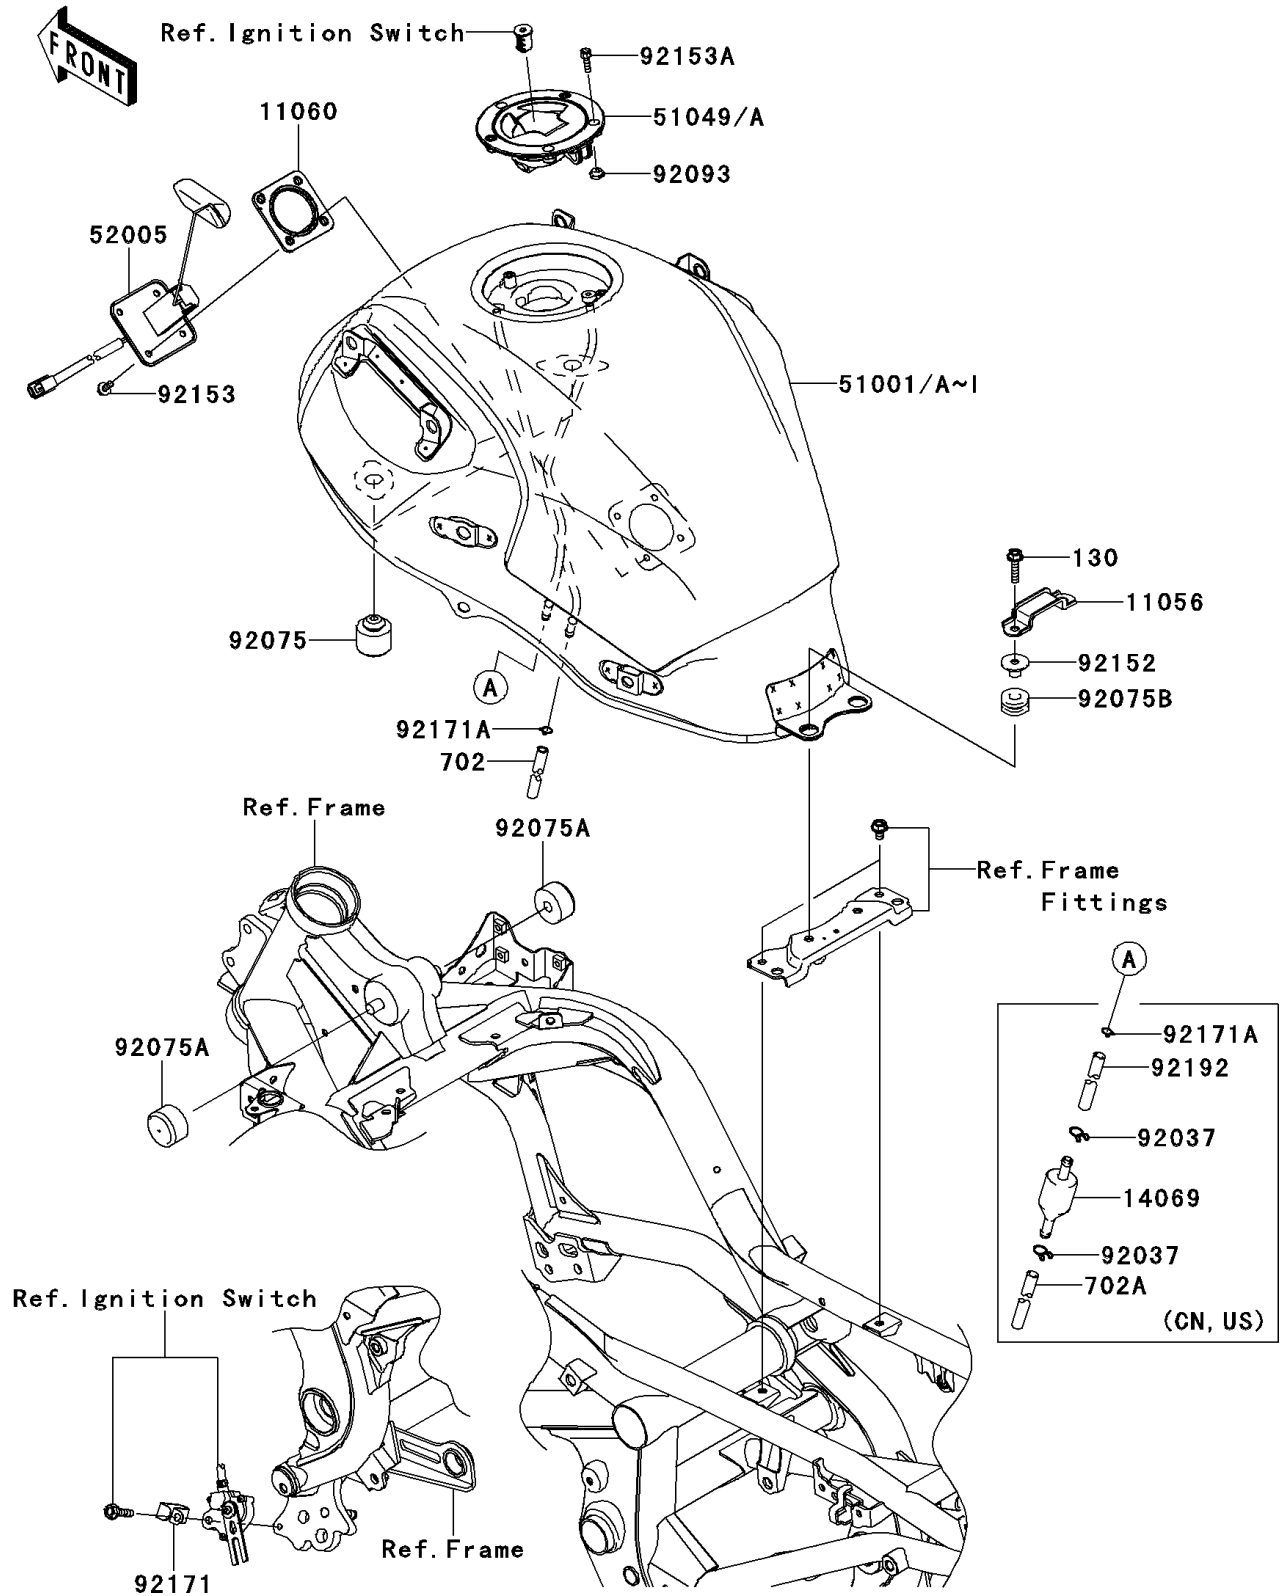

2011 VERSYS®

PARTS DIAGRAM

Fuel Tank

F2410

2011 VERSYS®

PARTS LIST

Fuel Tank

ITEM NAME

PART NUMBER

QUANTITY
