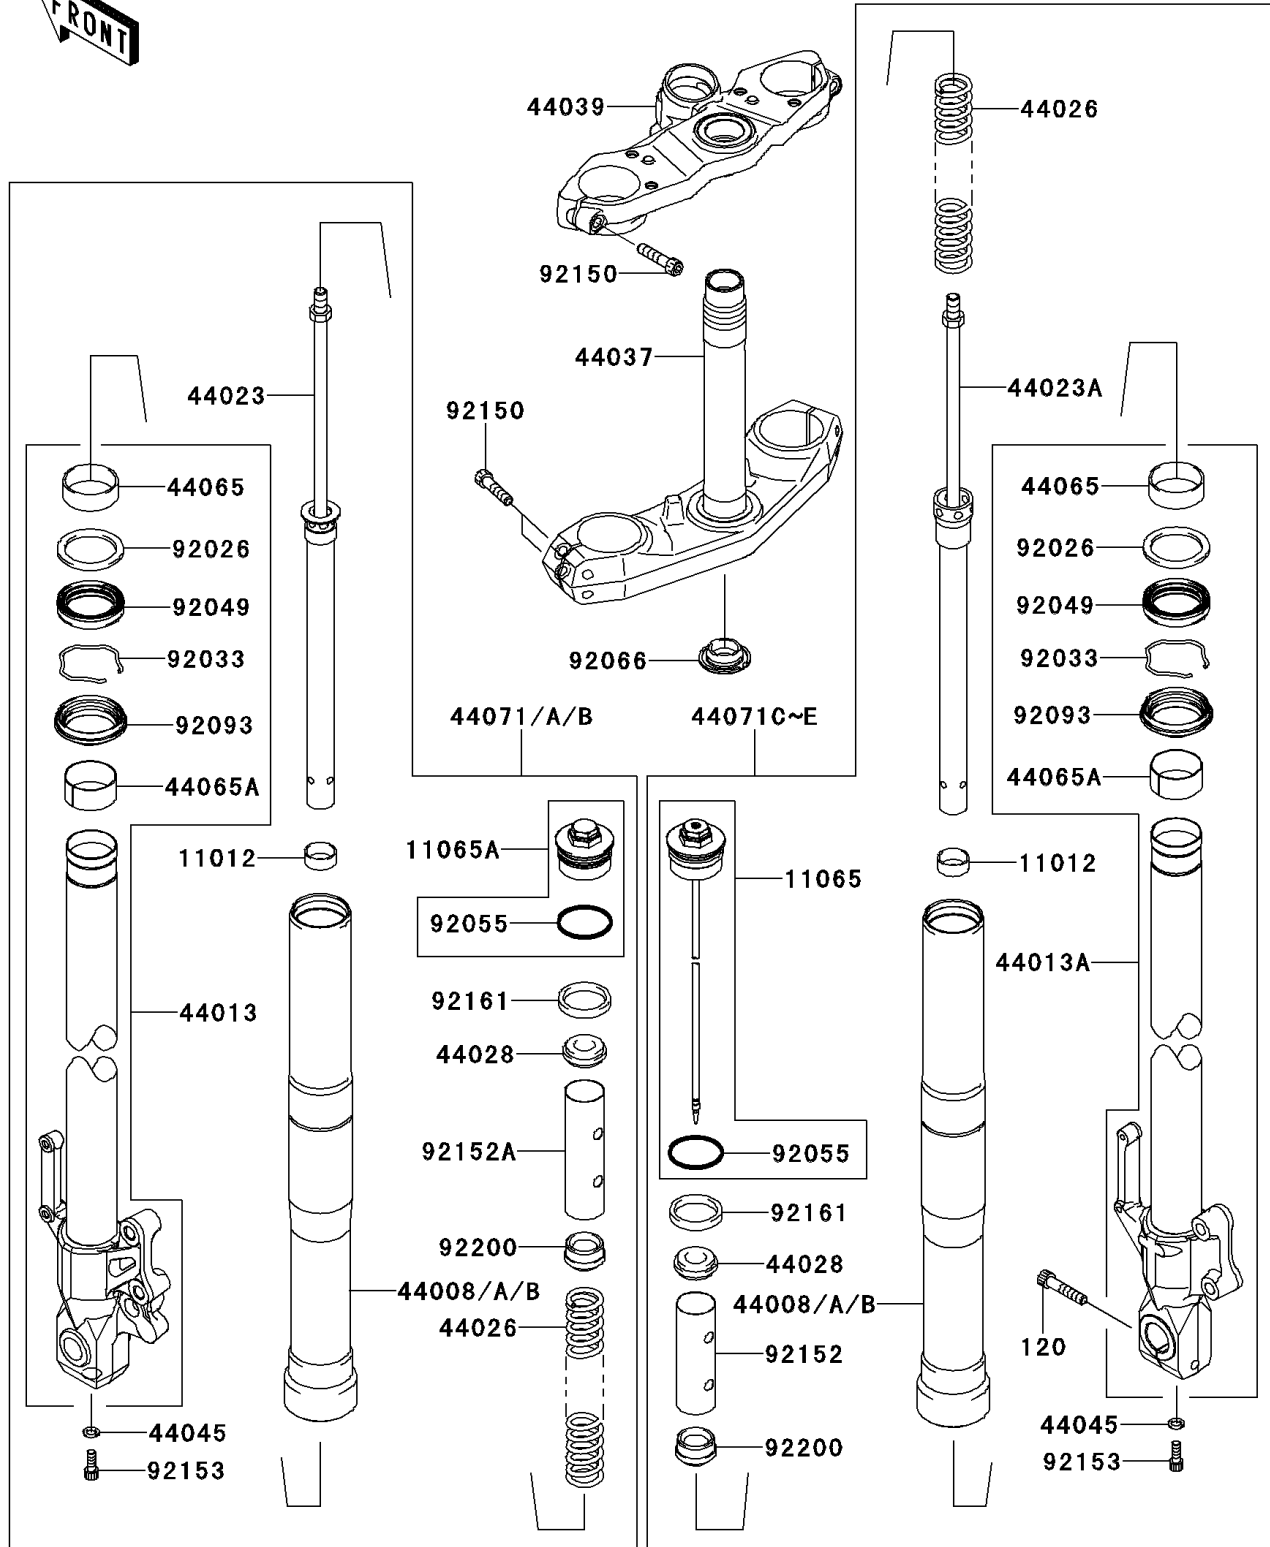

2011 VERSYS®

PARTS DIAGRAM

Front Fork

F2340

2011 VERSYS®

PARTS LIST

Front Fork

ITEM NAME

PART NUMBER

QUANTITY
