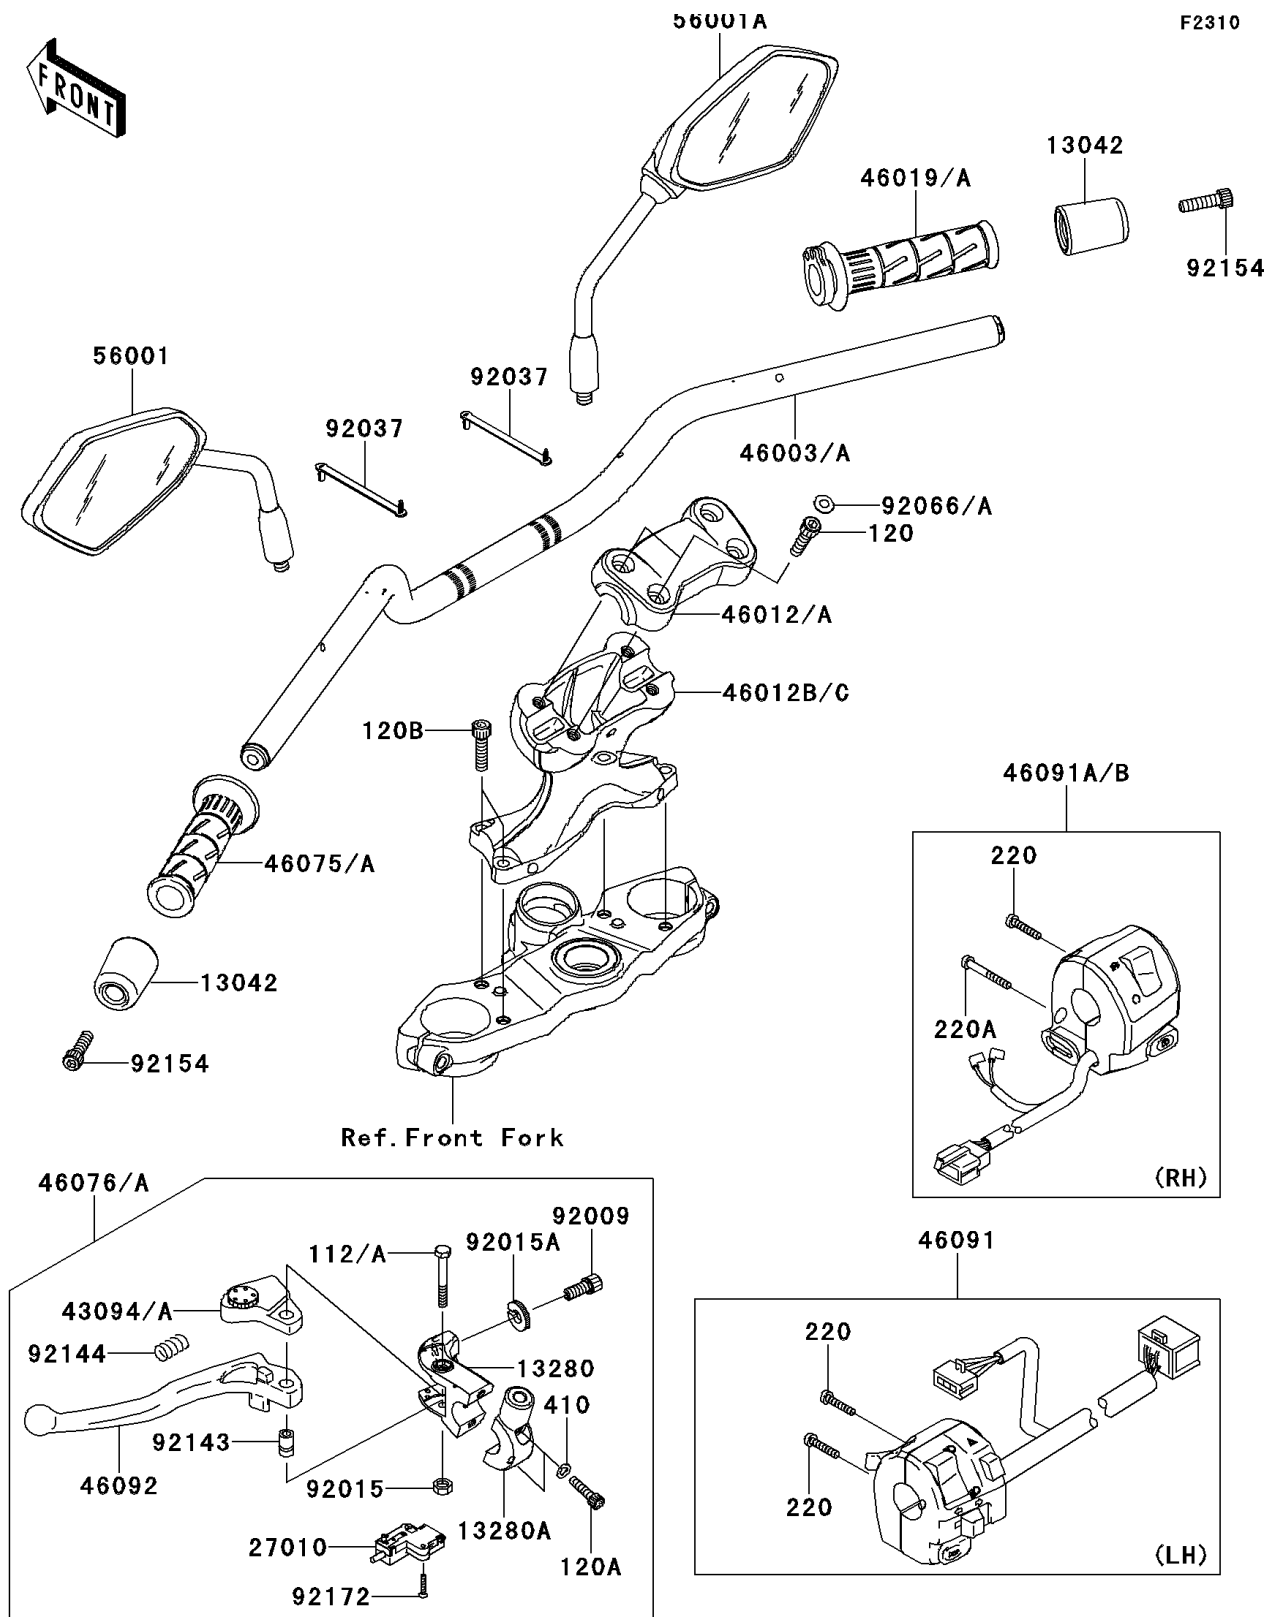

2011 VERSYS®

PARTS DIAGRAM

Handlebar

Kawasaki

Let the Good Times Roll®

2011 VERSYS®

PARTS LIST

Handlebar

Kawasaki

Let the Good Times Roll®

ITEM NAME

PART NUMBER

QUANTITY
