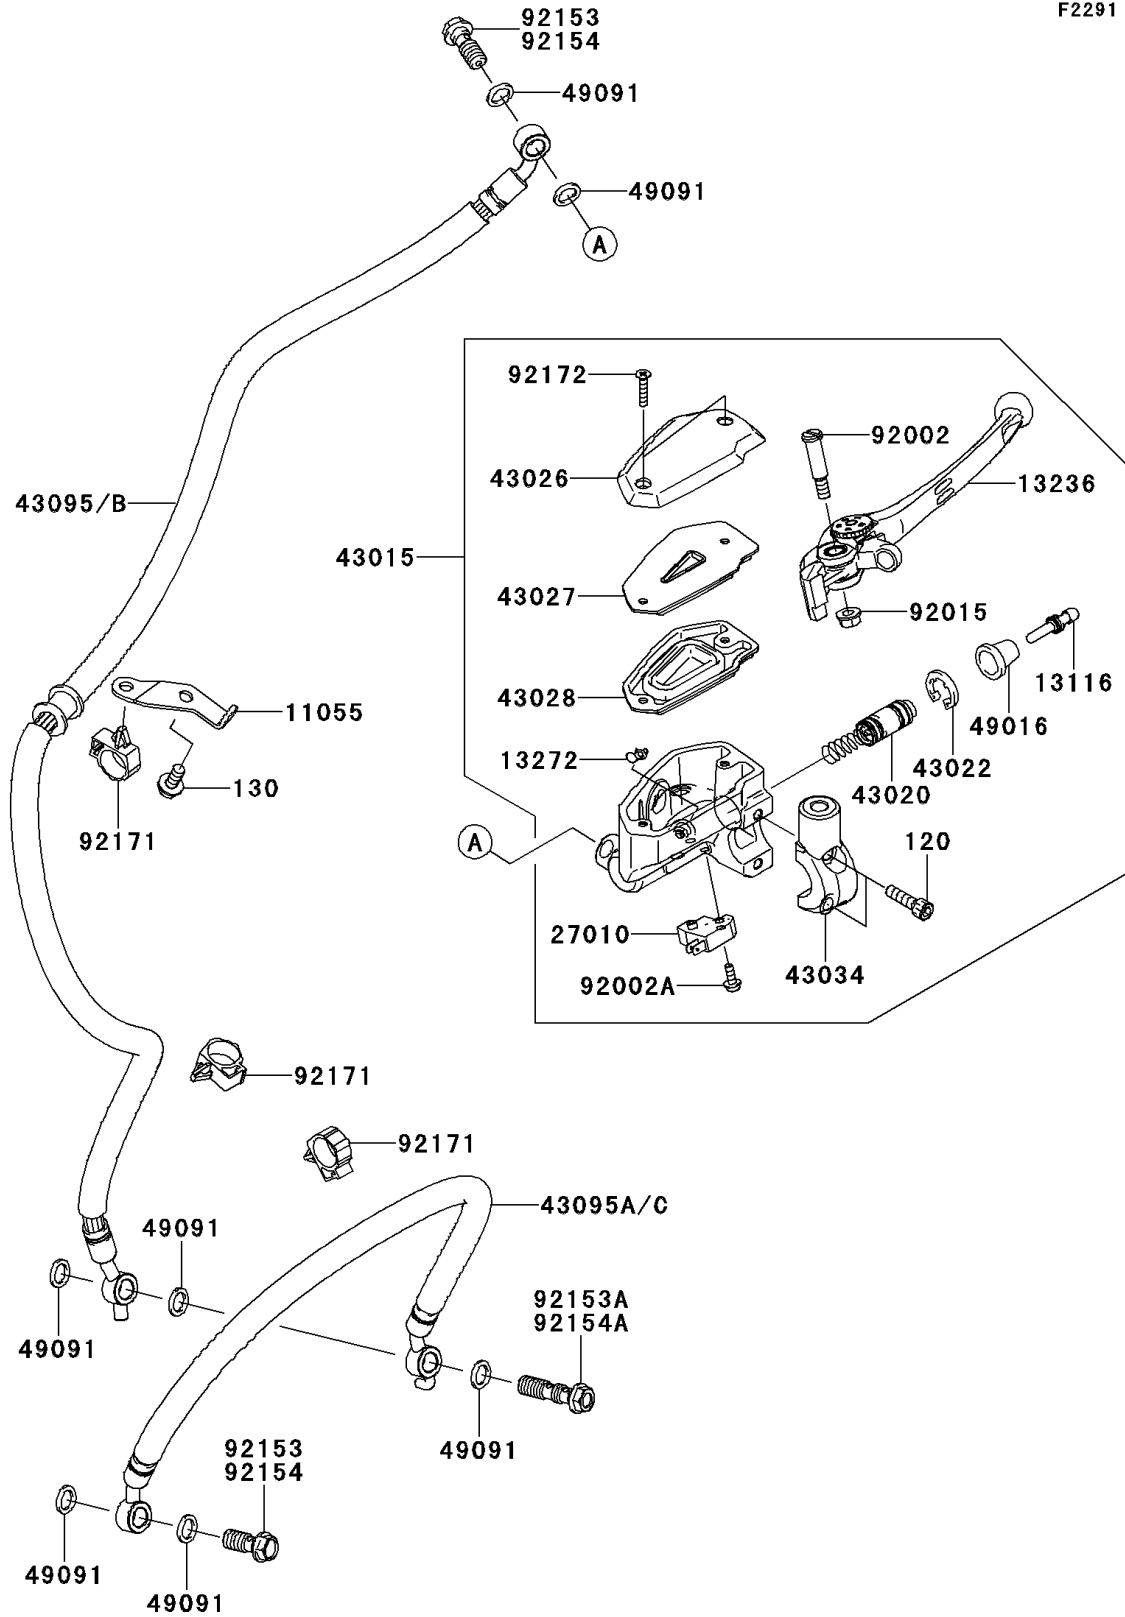

2011 VERSYS®

PARTS DIAGRAM

Front Master Cylinder

F2291

2011 VERSYS®

PARTS LIST

Front Master Cylinder

ITEM NAME

PART NUMBER

QUANTITY
