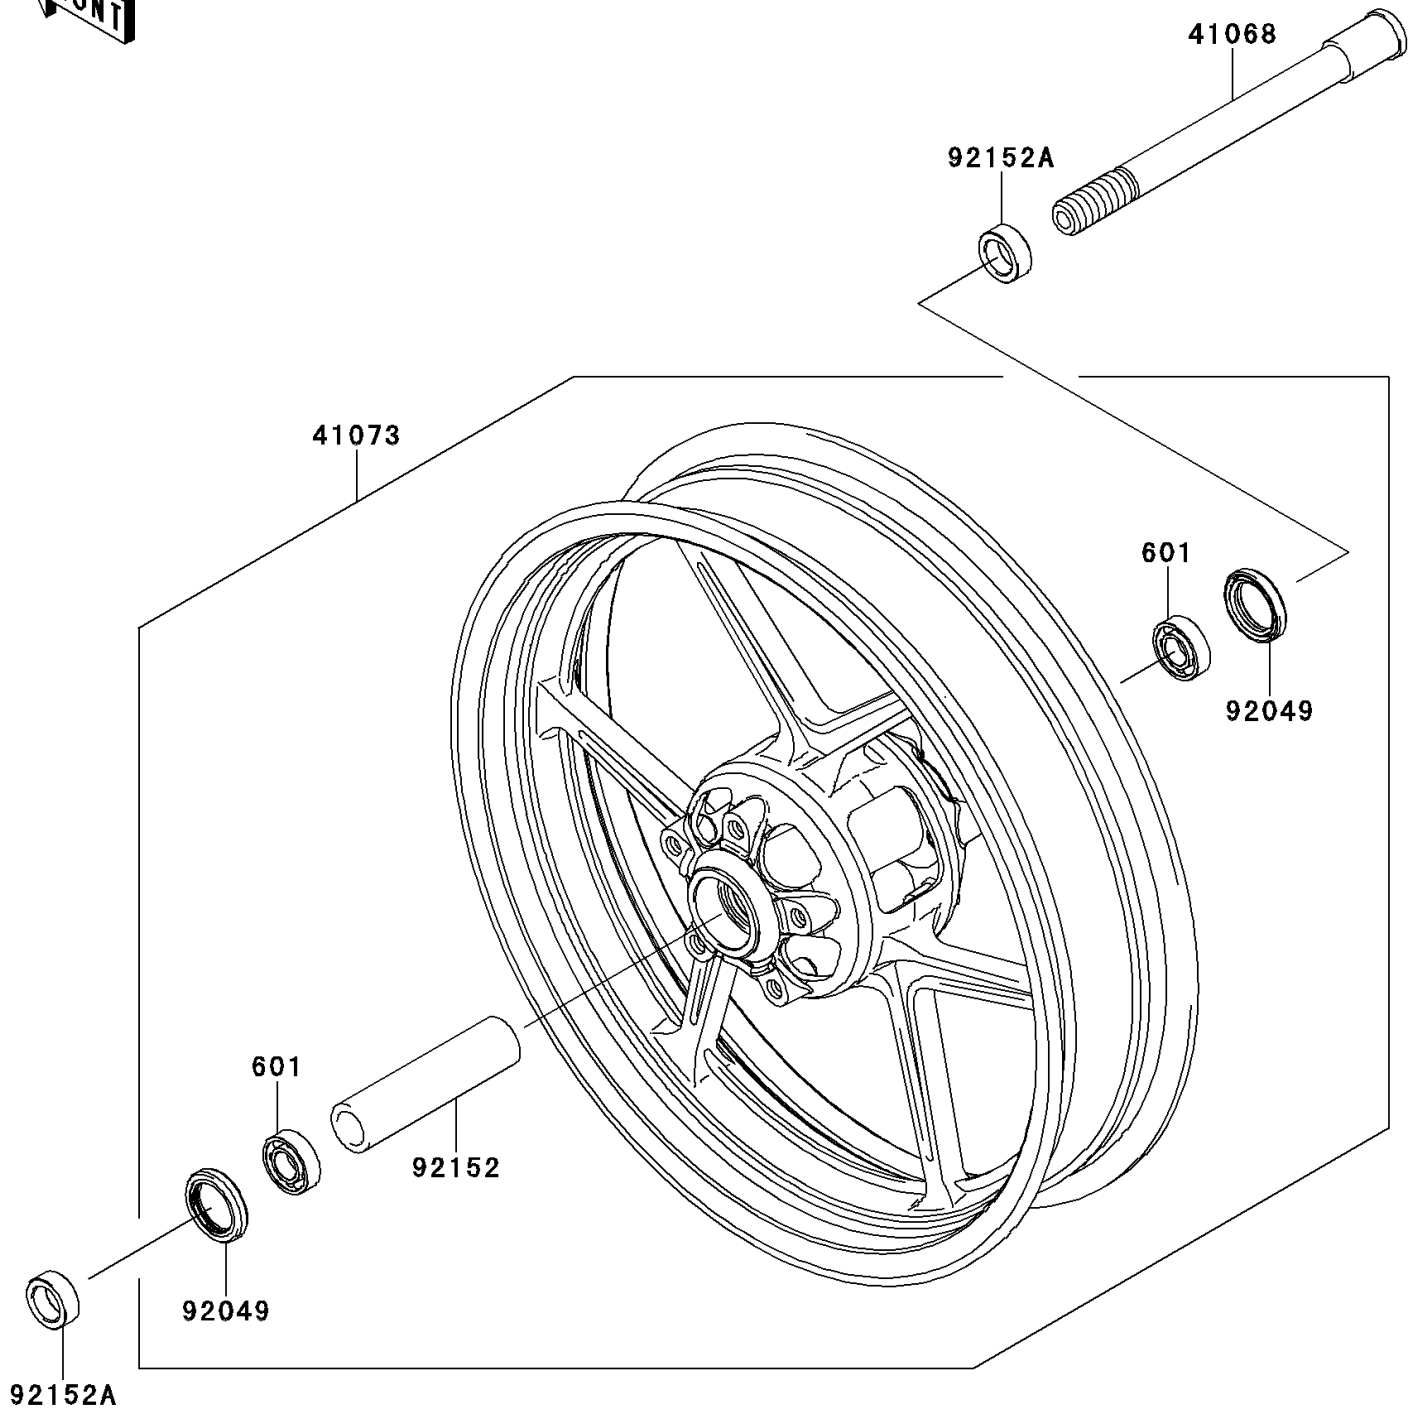

2011 VERSYS®

PARTS DIAGRAM

Front Hub

F2230

2011 VERSYS®

PARTS LIST

Front Hub

ITEM NAME

PART NUMBER

QUANTITY
