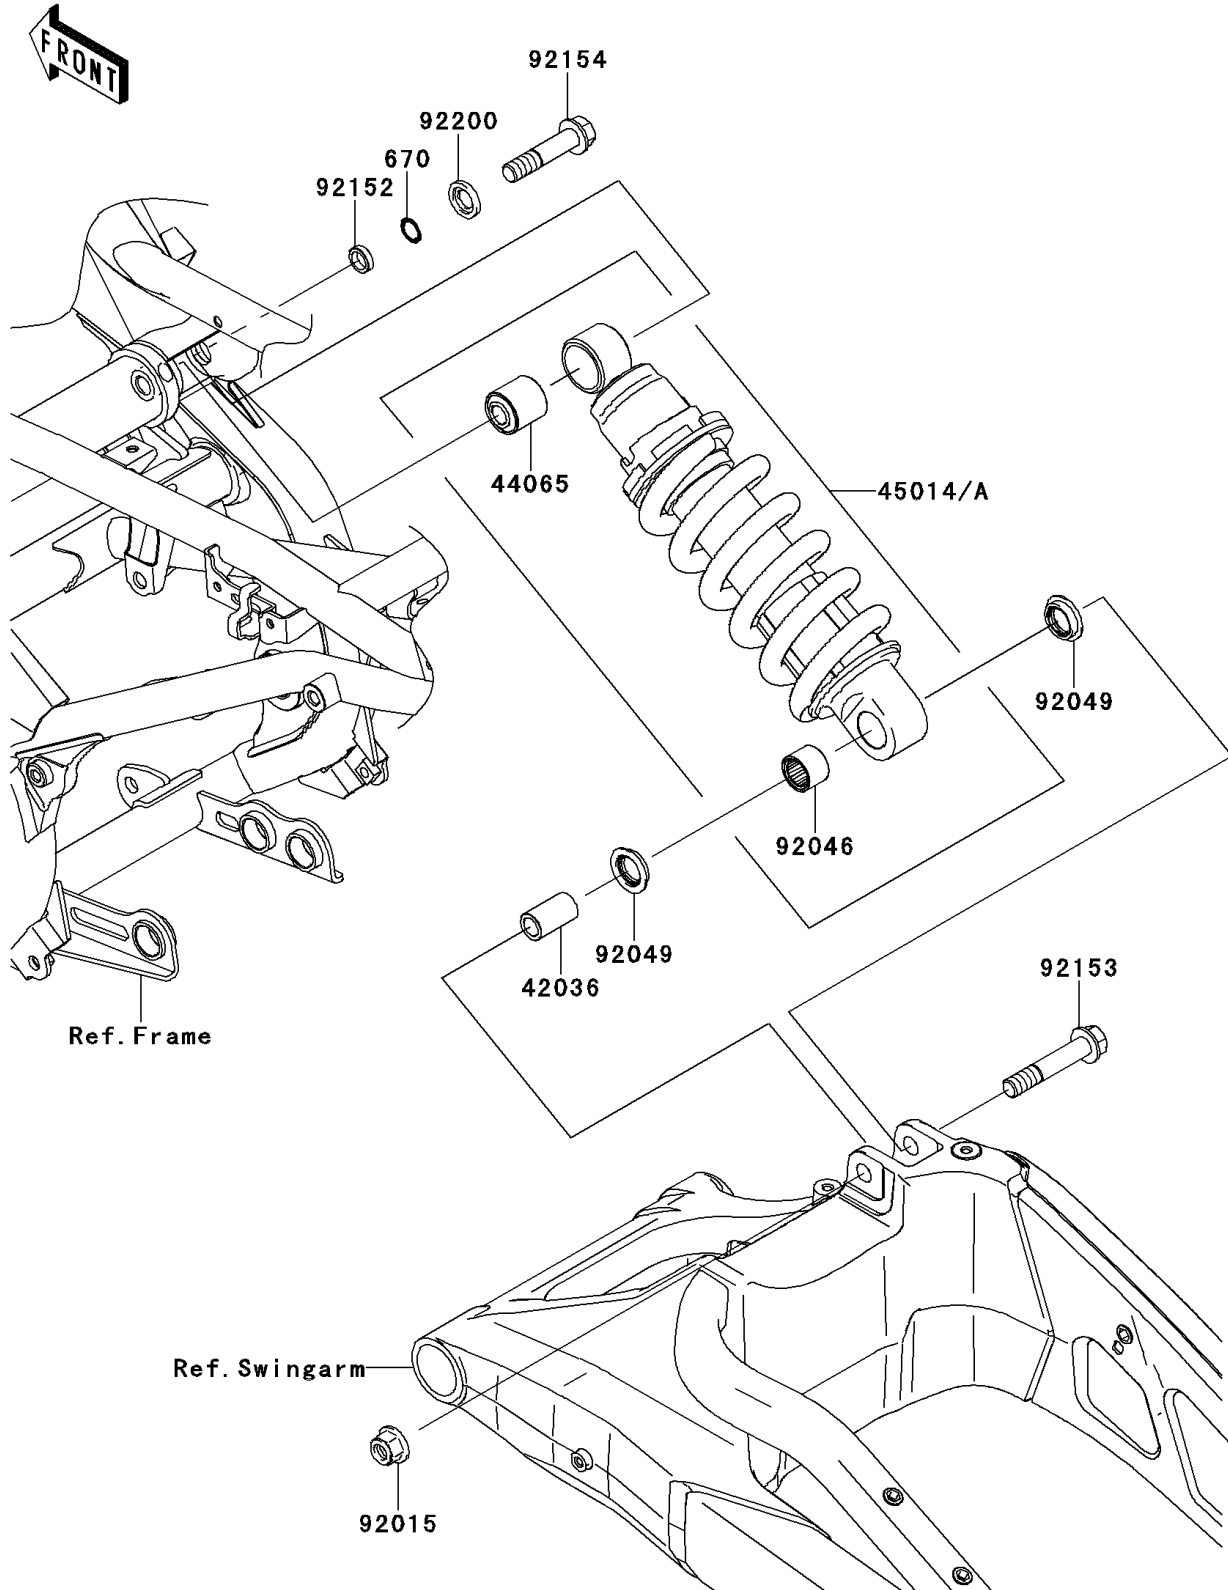

2011 VERSYS®

PARTS DIAGRAM

Suspension/Shock Absorber

F2151

2011 VERSYS®

PARTS LIST

Suspension/Shock Absorber

ITEM NAME

PART NUMBER

QUANTITY
