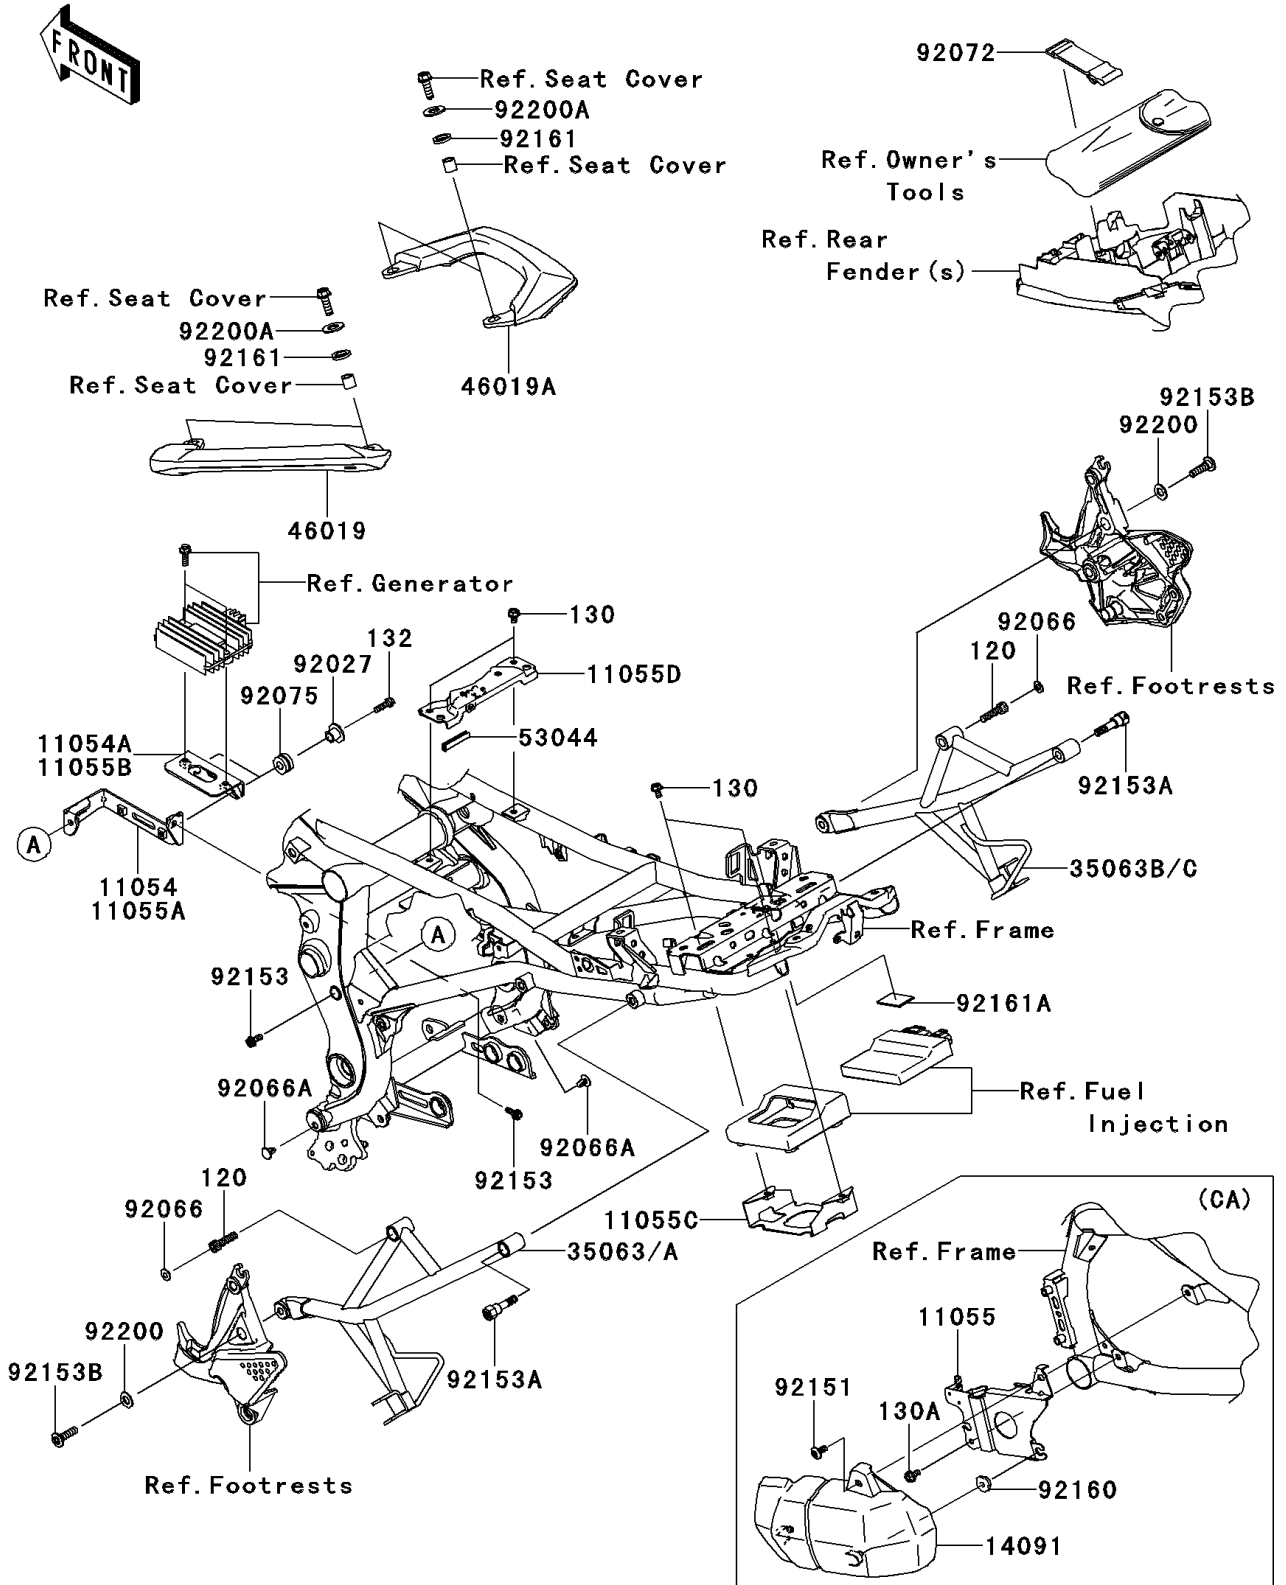

2011 VERSYS®

PARTS DIAGRAM

Frame Fittings

F2131

2011 VERSYS®

PARTS LIST

Frame Fittings

ITEM NAME

PART NUMBER

QUANTITY
