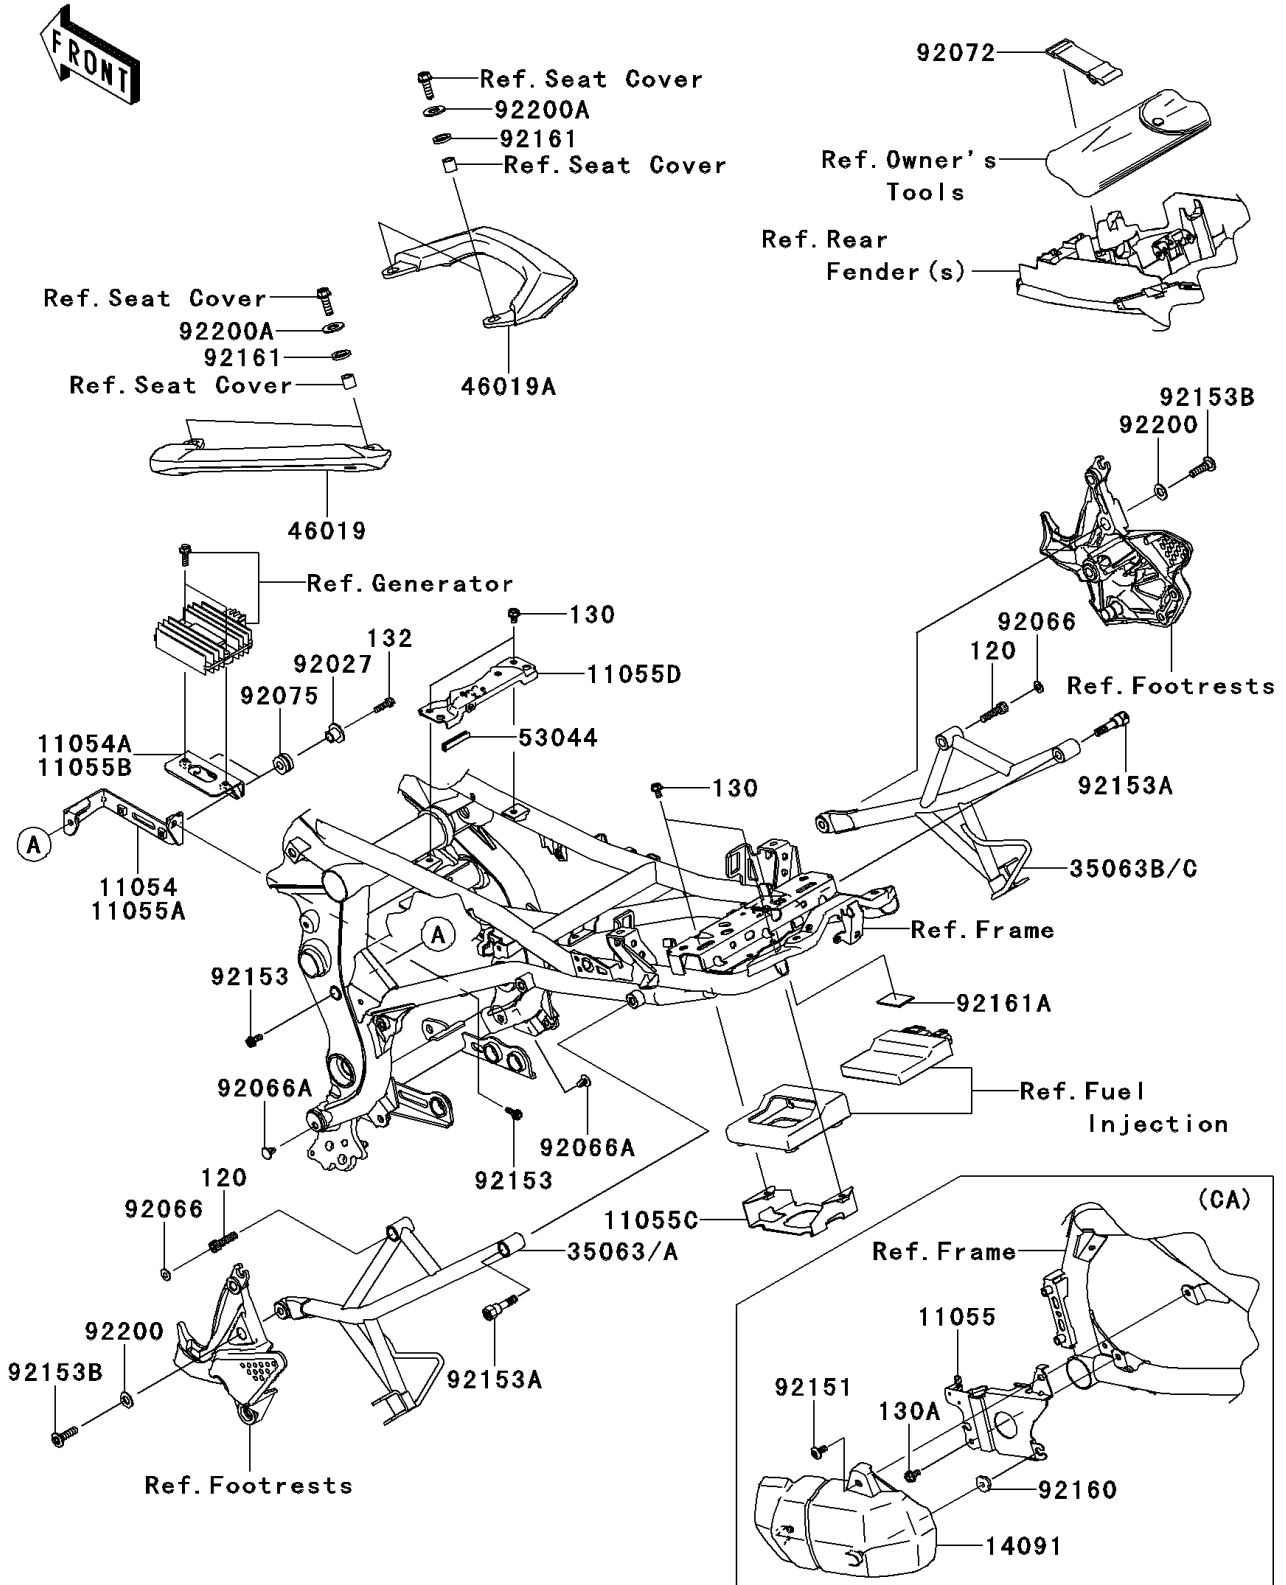

## PARTS DIAGRAM

### Frame Fittings

F2131

## PARTS LIST

### Frame Fittings

ITEM NAME	PART NUMBER	QUANTITY
BRACKET,REGULATOR (Ref # 11055A)	11055-1131	1
BRACKET,REGULATOR (Ref # 11055B)	11055-1137	1
BRACKET,ECU (Ref # 11055C)	11055-1872	1
BRACKET,FUEL TANK (Ref # 11055D)	11055-1929	1
STAY,STEP,RR,LH,BLACK (Ref # 35063)	35063-0728-18R	1
STAY,STEP,RR,RH,BLACK (Ref # 35063B)	35063-0729-18R	1
GRIP-ASSY,LH (Ref # 46019)	46019-0030	1
GRIP-ASSY,RH (Ref # 46019A)	46019-0031	1
TRIM,L=40 (Ref # 53044)	53044-1174	1
COLLAR,L=13.1,BLACK (Ref # 92027)	92027-1450	2
PLUG (Ref # 92066)	92066-0735	2
PLUG (Ref # 92066A)	92066-1103	2
BAND,TOOL (Ref # 92072)	92072-1176	1
DAMPER (Ref # 92075)	92075-209	2
BOLT,SOCKET,6X16 (Ref # 92153)	92153-1517	2
BOLT (Ref # 92153A)	92153-1532	2
BOLT,SOCKET,8X30 (Ref # 92153B)	92153-1630	2
DAMPER,14X22X3 (Ref # 92161)	92161-0867	4
DAMPER,25X40X2 (Ref # 92161A)	92161-1627	1
WASHER,10.2X20X1.6 (Ref # 92200)	92200-0328	2
WASHER,8.2X26X3.2 (Ref # 92200A)	92200-0568	4
BOLT-SOCKET,8X30 (Ref # 120)	120CA0830	2
BOLT-FLANGED,6X10 (Ref # 130)	130BA0610	4
BOLT-FLANGED-SMALL,6X22 (Ref # 132)	132BB0622	2