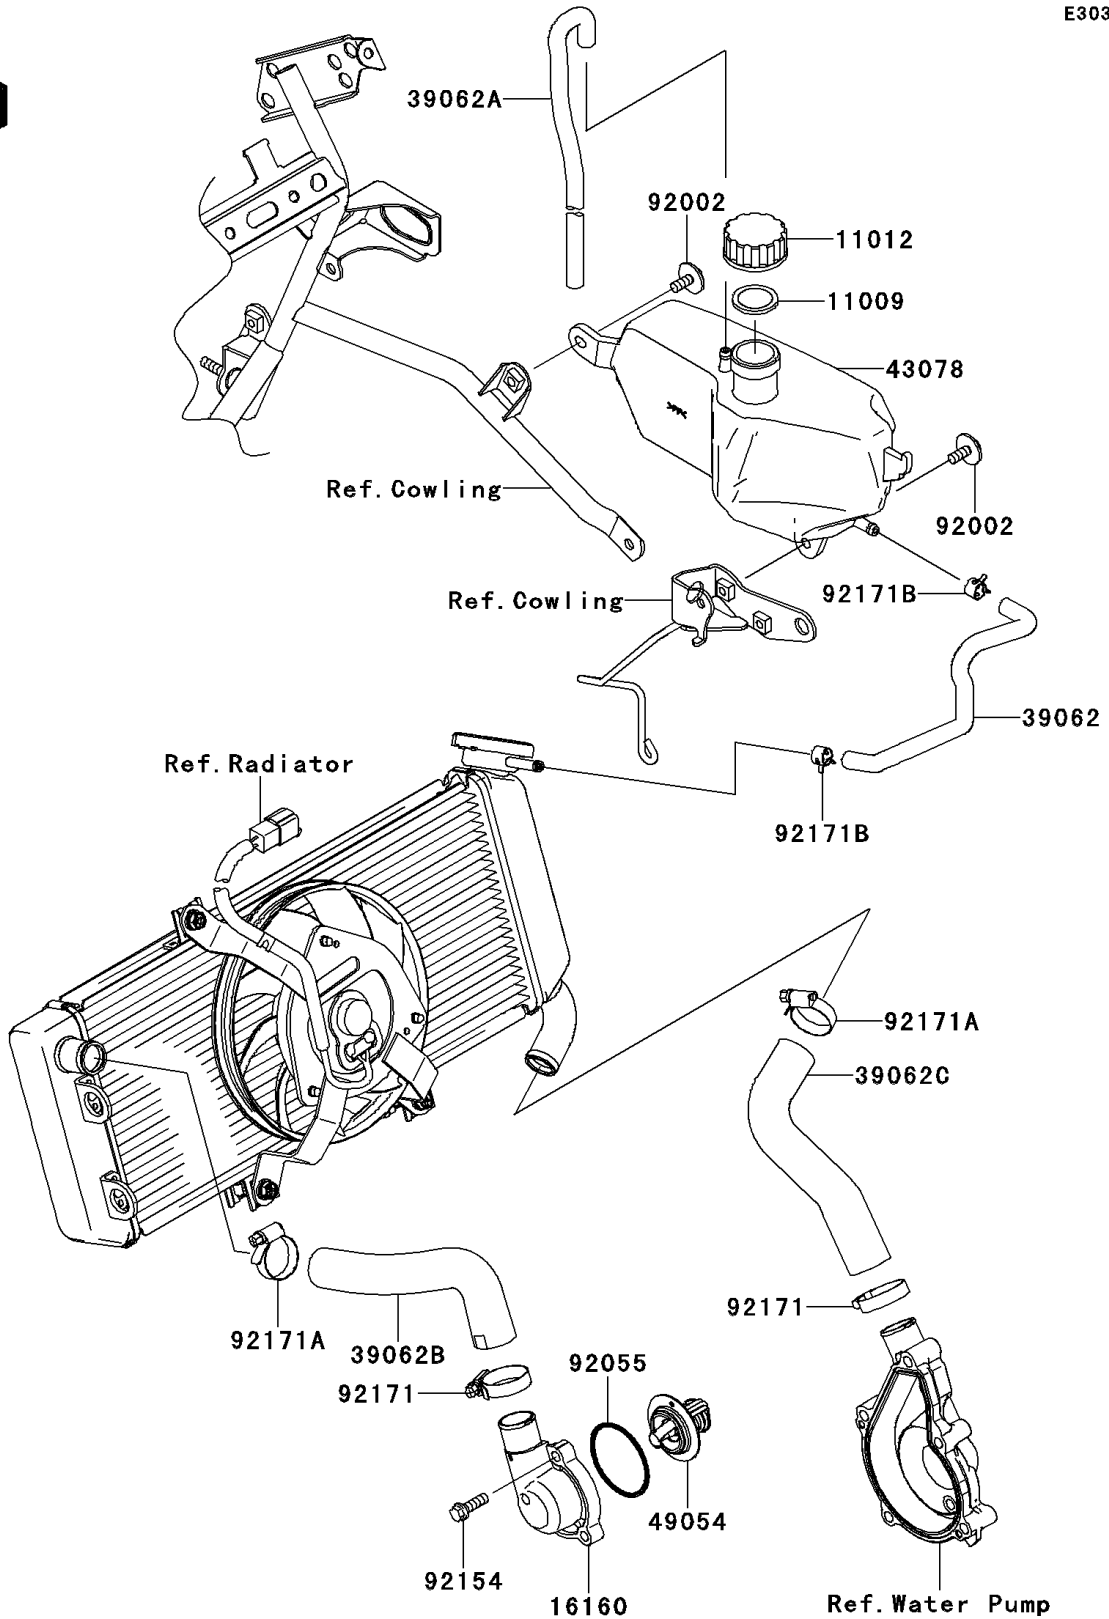

2011 VERSYS®

PARTS DIAGRAM

Water Pipe

E3037

2011 VERSYS®

PARTS LIST

Water Pipe

ITEM NAME

PART NUMBER

QUANTITY
