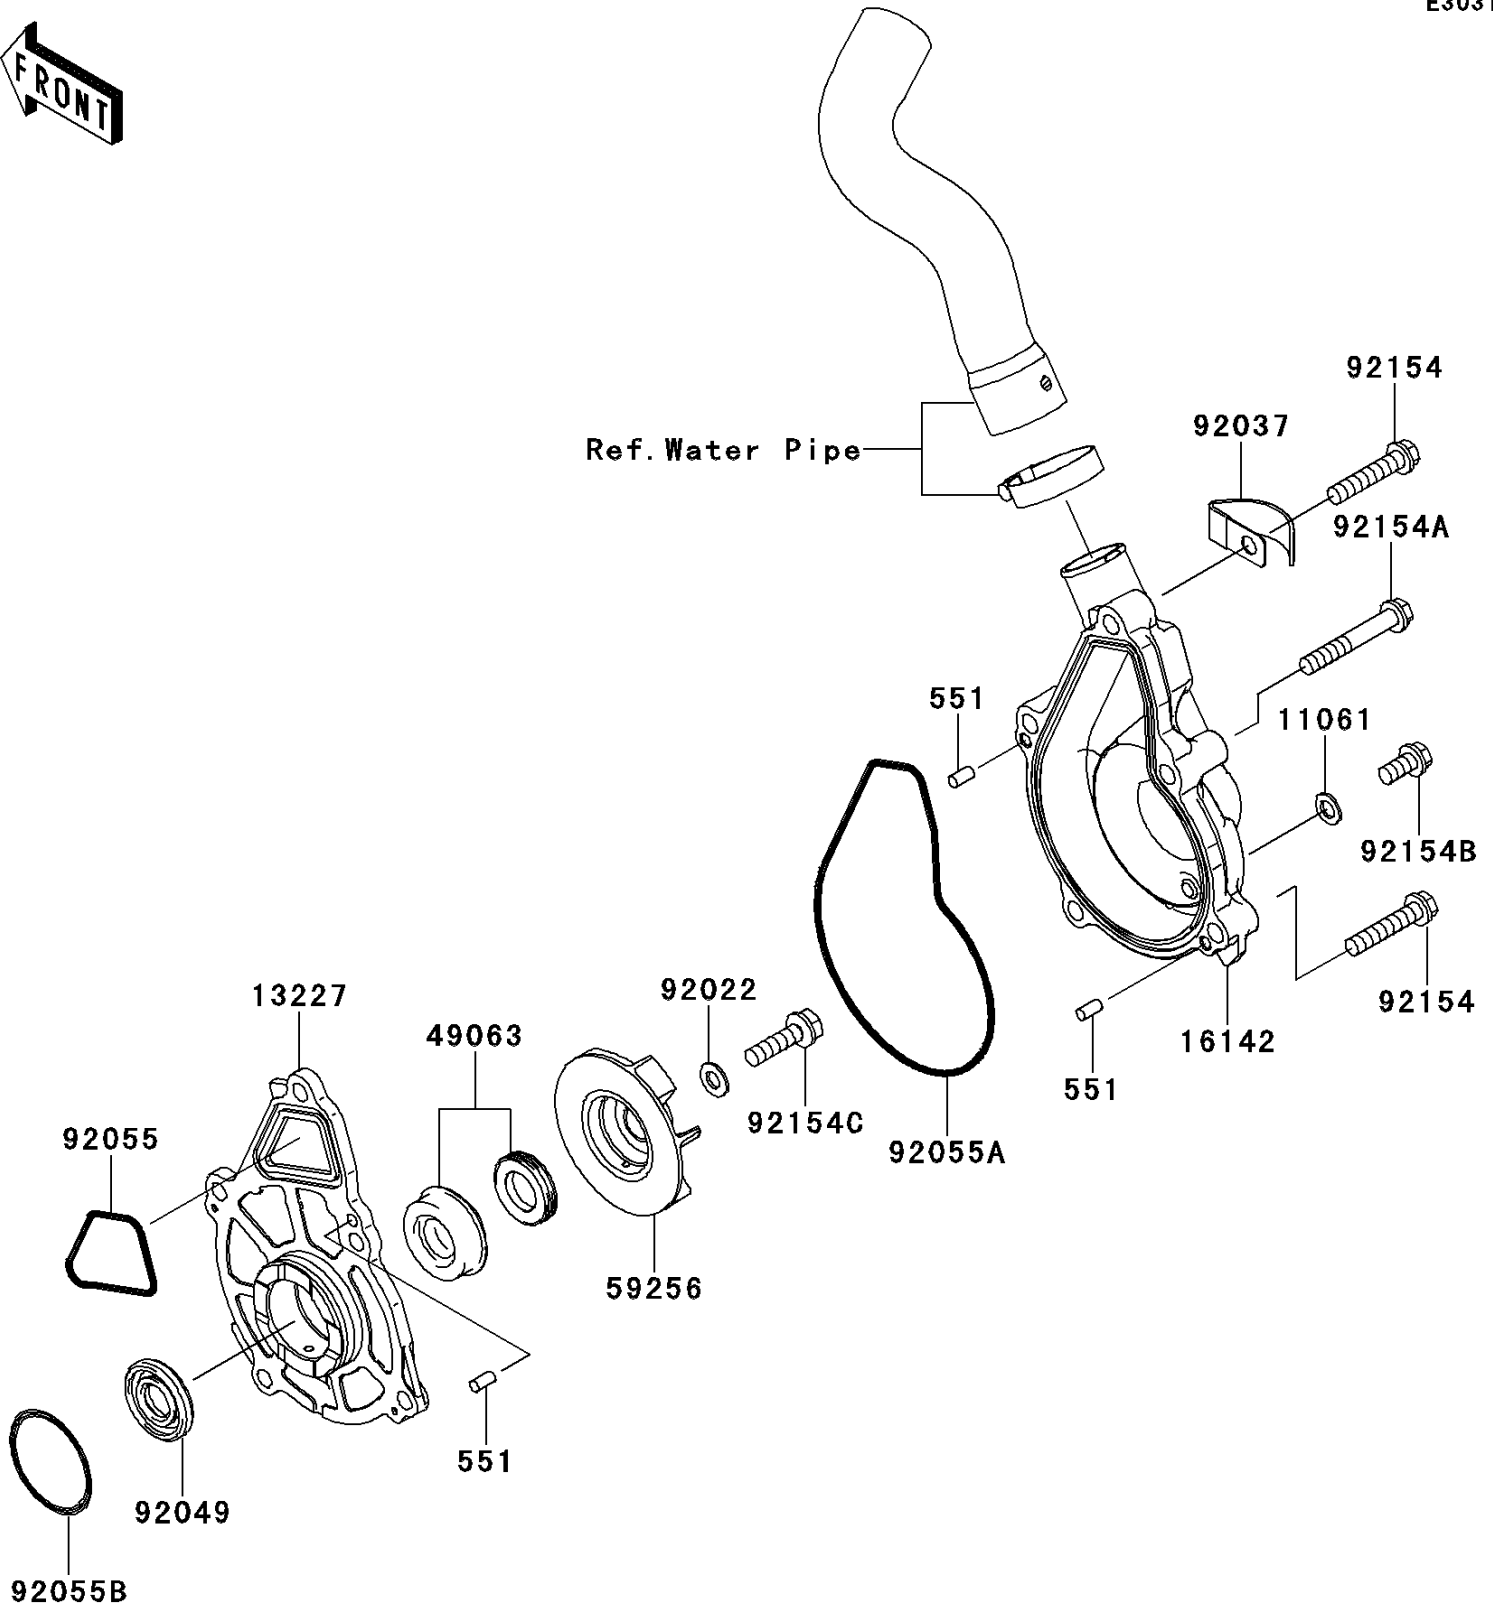

2011 VERSYS®

PARTS DIAGRAM

Water Pump

E3031

2011 VERSYS®

PARTS LIST

Water Pump

Kawasaki

Let the Good Times Roll®

ITEM NAME

PART NUMBER

QUANTITY
