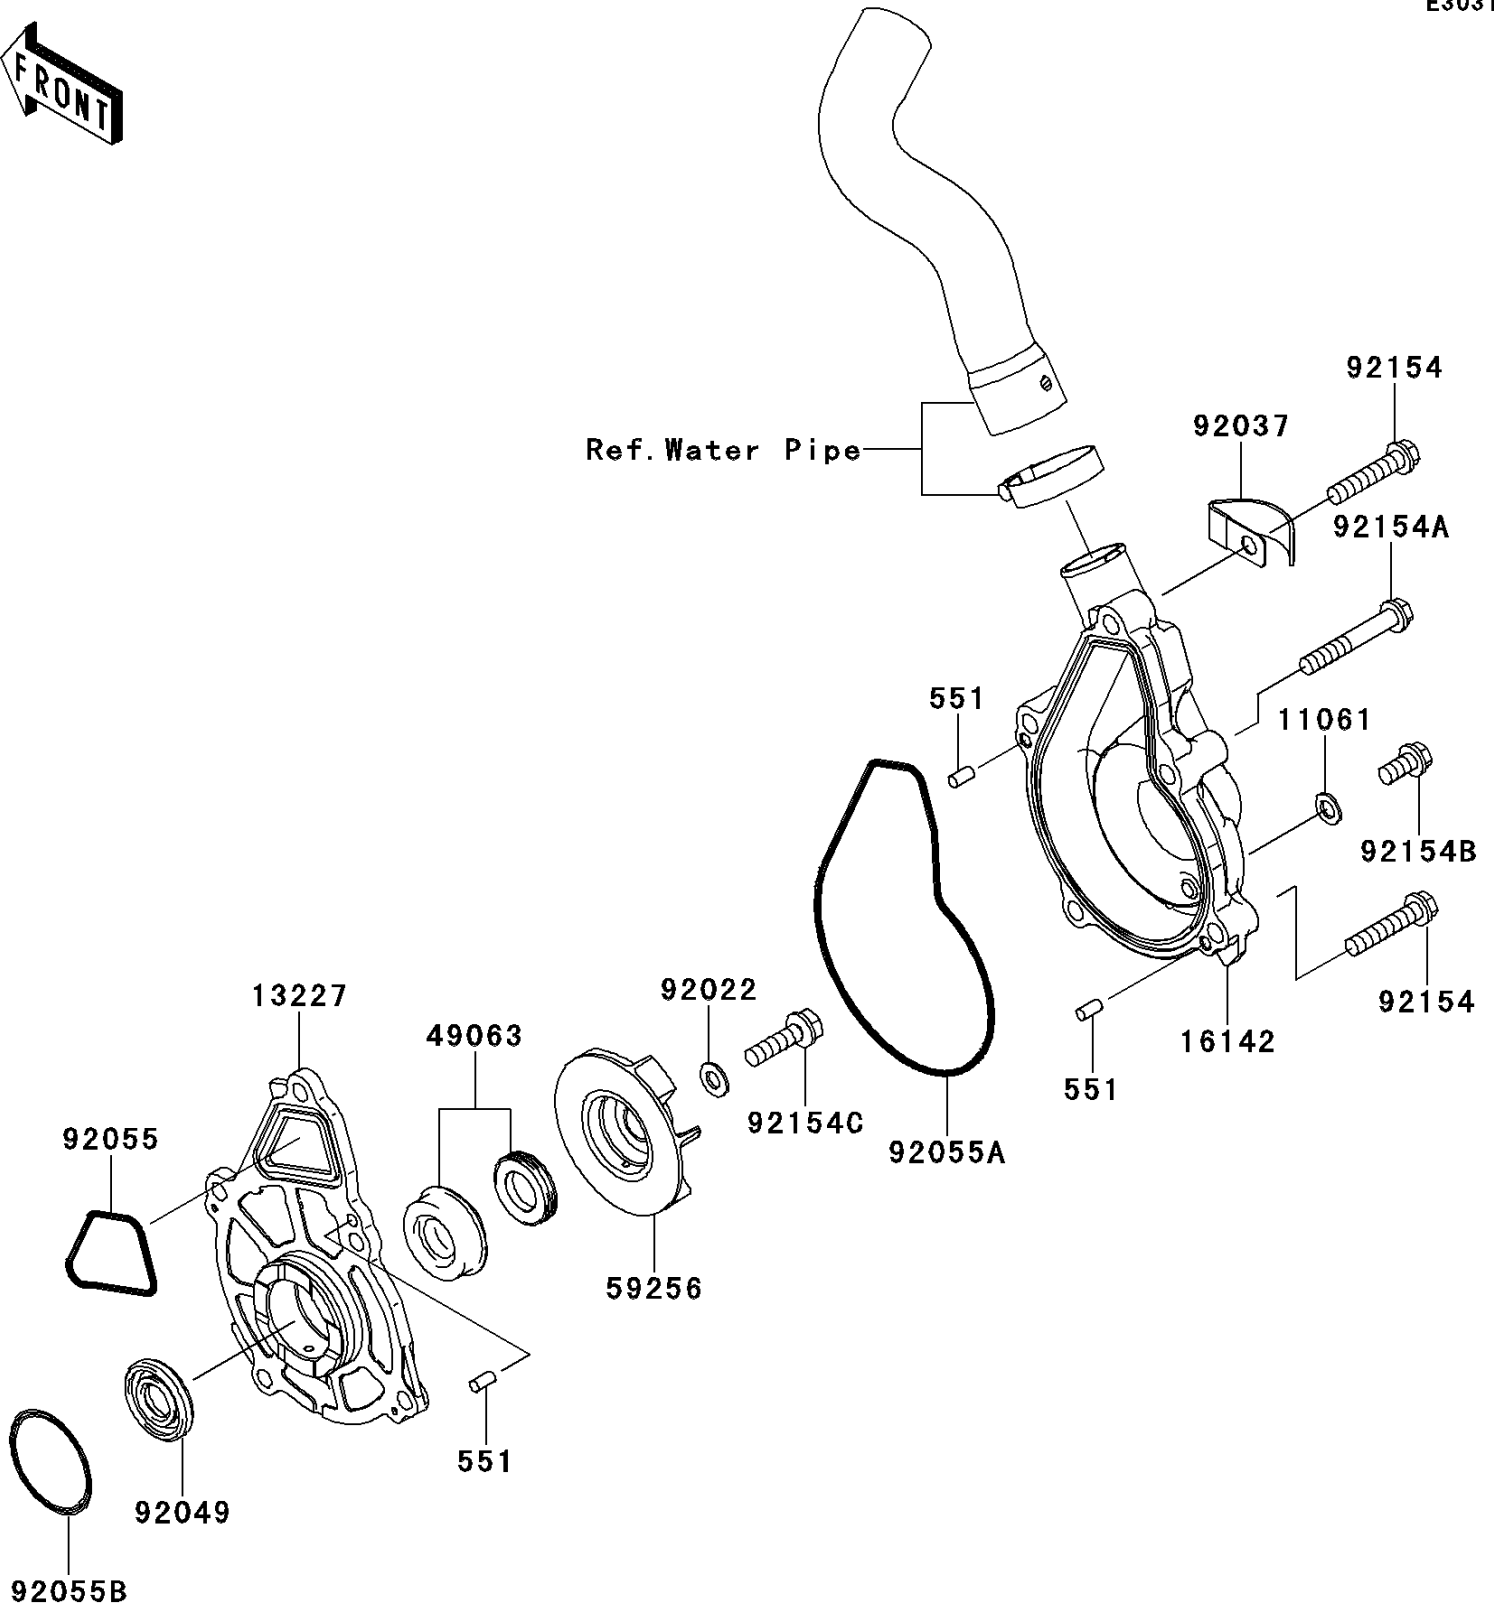

2013 VERSYS®

PARTS DIAGRAM

Water Pump

E3031

2013 VERSYS®

PARTS LIST

Water Pump

ITEM NAME	PART NUMBER	QUANTITY
GASKET (Ref # 11061)	11061-0107	1
HOUSING (Ref # 13227)	13227-0023	1
COVER-PUMP (Ref # 16142)	16142-0058	1
SEAL-MECHANICAL,WATER (Ref # 49063)	49063-1055	1
IMPELLER (Ref # 59256)	59256-0009	1
WASHER,6.1X12X1 (Ref # 92022)	92022-077	1
CLAMP (Ref # 92037)	92037-1680	1
SEAL-OIL,12X28.55X5 (Ref # 92049)	92049-0115	1
RING-O,CASE-HOUSING (Ref # 92055)	92055-0082	1
RING-O,HOUSING-PUMP COVER (Ref # 92055A)	92055-0083	1
RING-O,33.2MM (Ref # 92055B)	92055-1155	1
BOLT,FLANGED,6X30 (Ref # 92154)	92154-0778	2
BOLT,FLANGED,6X40 (Ref # 92154A)	92154-0782	3
BOLT,FLANGED,6X12 (Ref # 92154B)	92154-0810	1
BOLT,FLANGED,6X22 (Ref # 92154C)	92154-1069	1
PIN-DOWEL,4X8 (Ref # 551)	551A0408	3