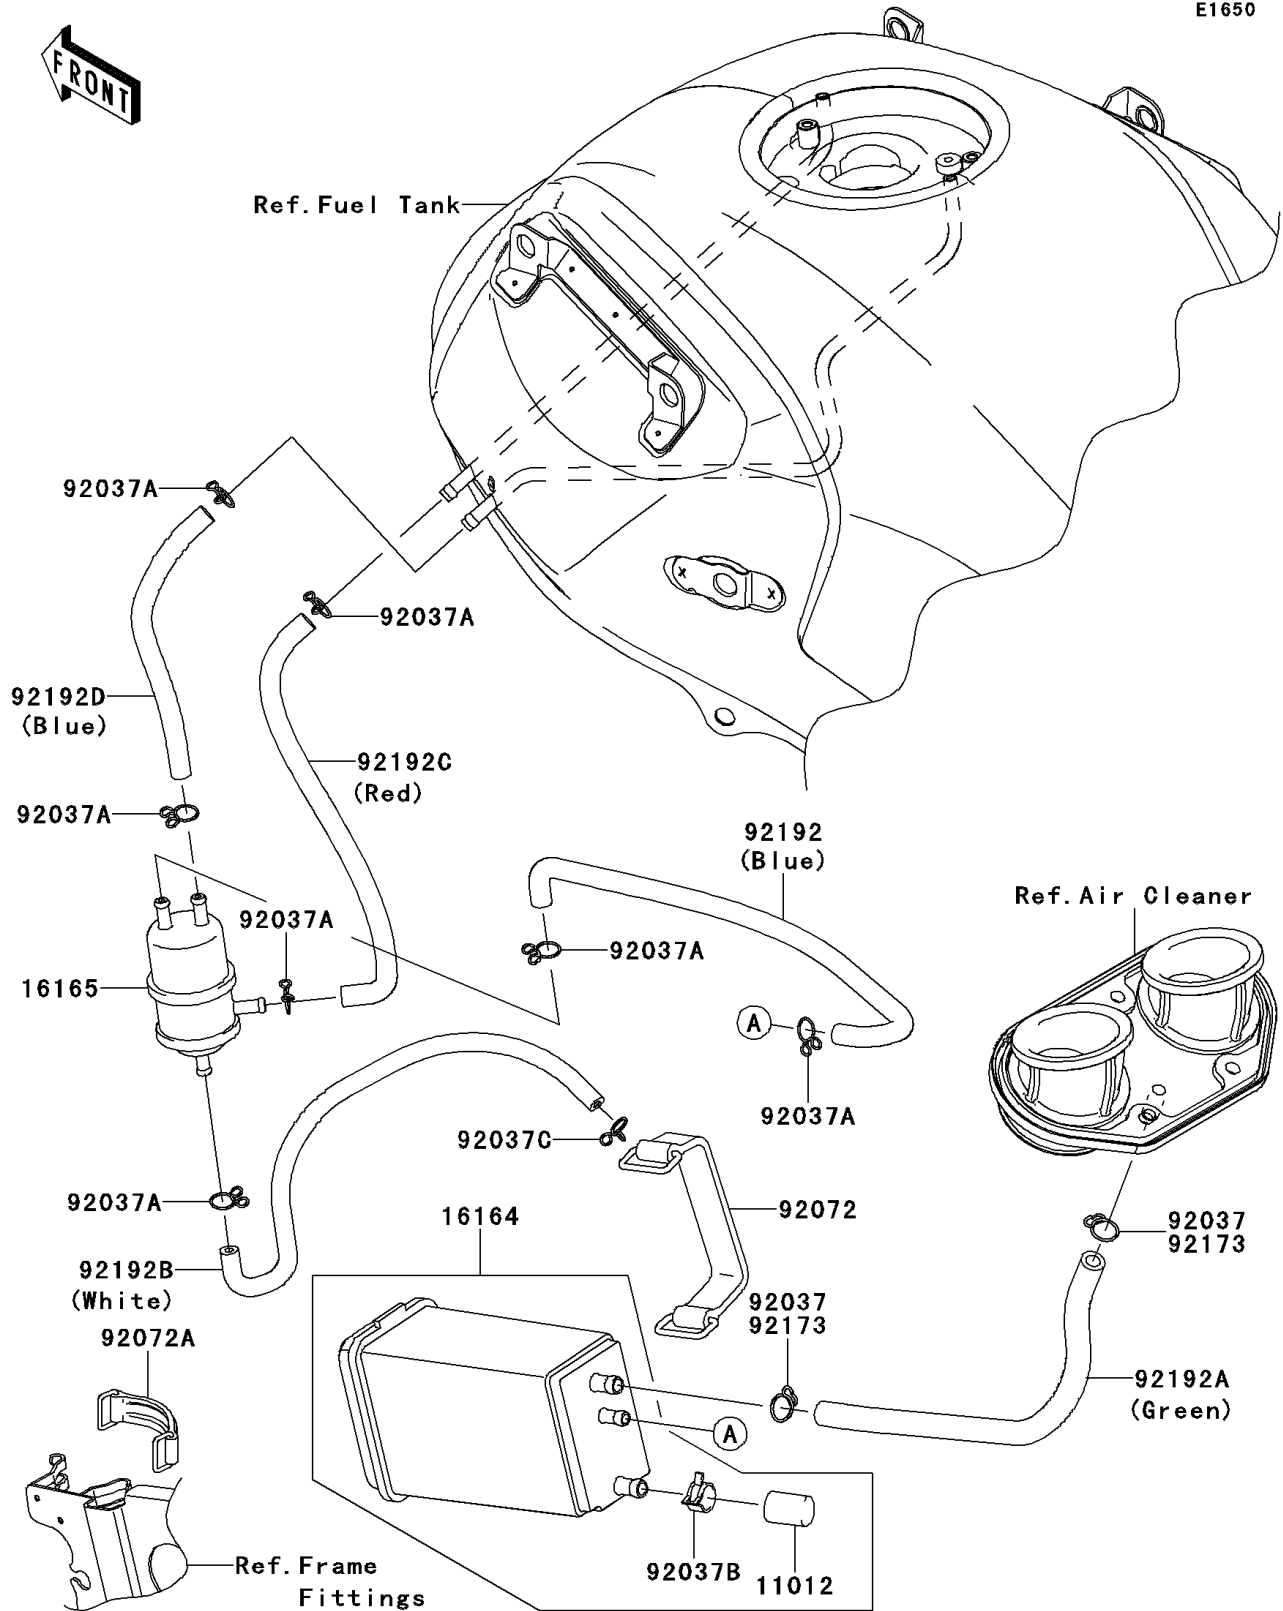

2011 VERSYS®

PARTS DIAGRAM

Fuel Evaporative System(CA)

E1650

2011 VERSYS®

PARTS LIST

Fuel Evaporative System(CA)

ITEM NAME

PART NUMBER

QUANTITY
