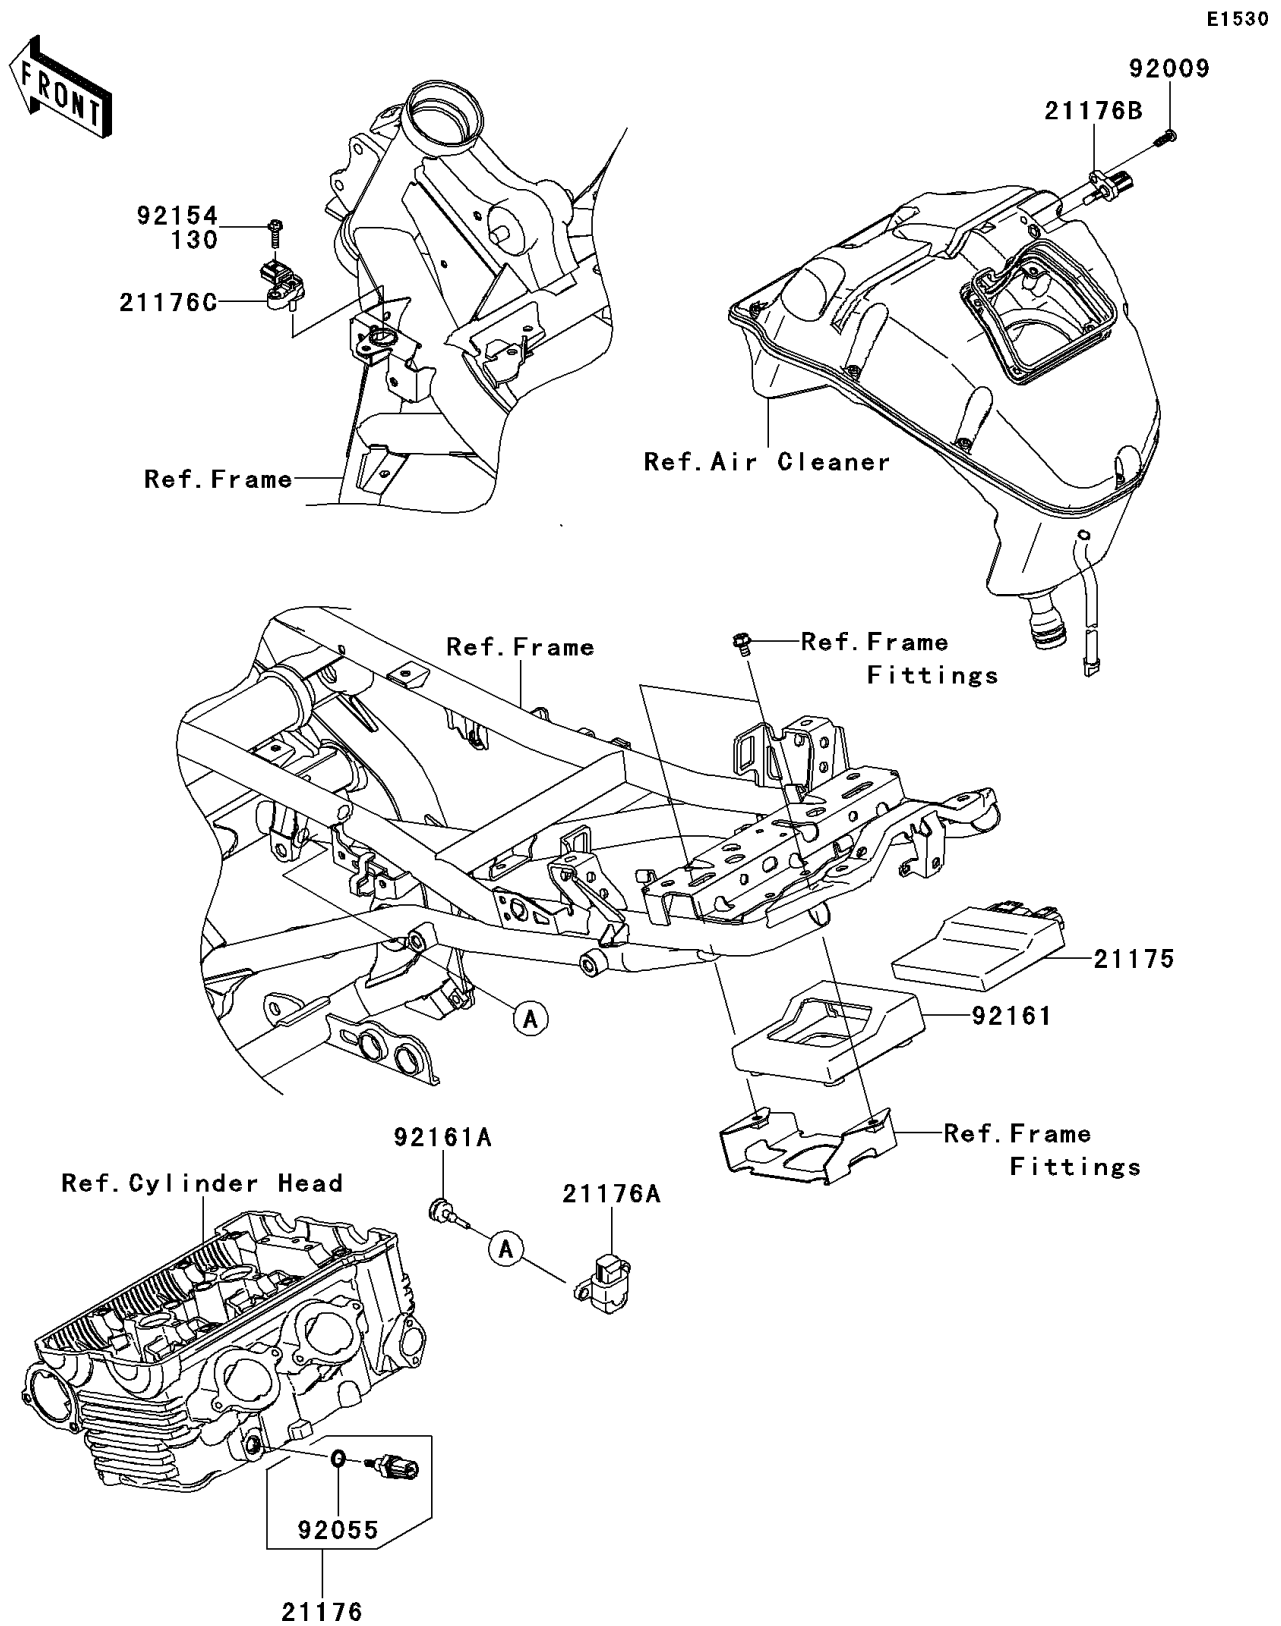

2013 VERSYS®

PARTS DIAGRAM

Fuel Injection

Kawasaki

Let the Good Times Roll®

2013 VERSYS®

PARTS LIST

Fuel Injection

ITEM NAME	PART NUMBER	QUANTITY
CONTROL UNIT-ELECTRONIC (Ref # 21175)	21175-0313	1
SENSOR,WATER TEMP (Ref # 21176)	21176-0009	1
SENSOR,VEHICLE-DOWN (Ref # 21176A)	21176-0026	1
SENSOR,AIR TEMPERATURE (Ref # 21176B)	21176-0048	1
SENSOR,PRESSURE (Ref # 21176C)	21176-0111	1
SCREW,TAPPING,5X16 (Ref # 92009)	92009-1984	1
RING-O,9.5X1.9 (Ref # 92055)	92055-0016	1
BOLT,FLANGED,5X18 (Ref # 92154)	92154-0785	1
DAMPER,ECU (Ref # 92161)	92161-0630	1
DAMPER (Ref # 92161A)	92161-0901	2