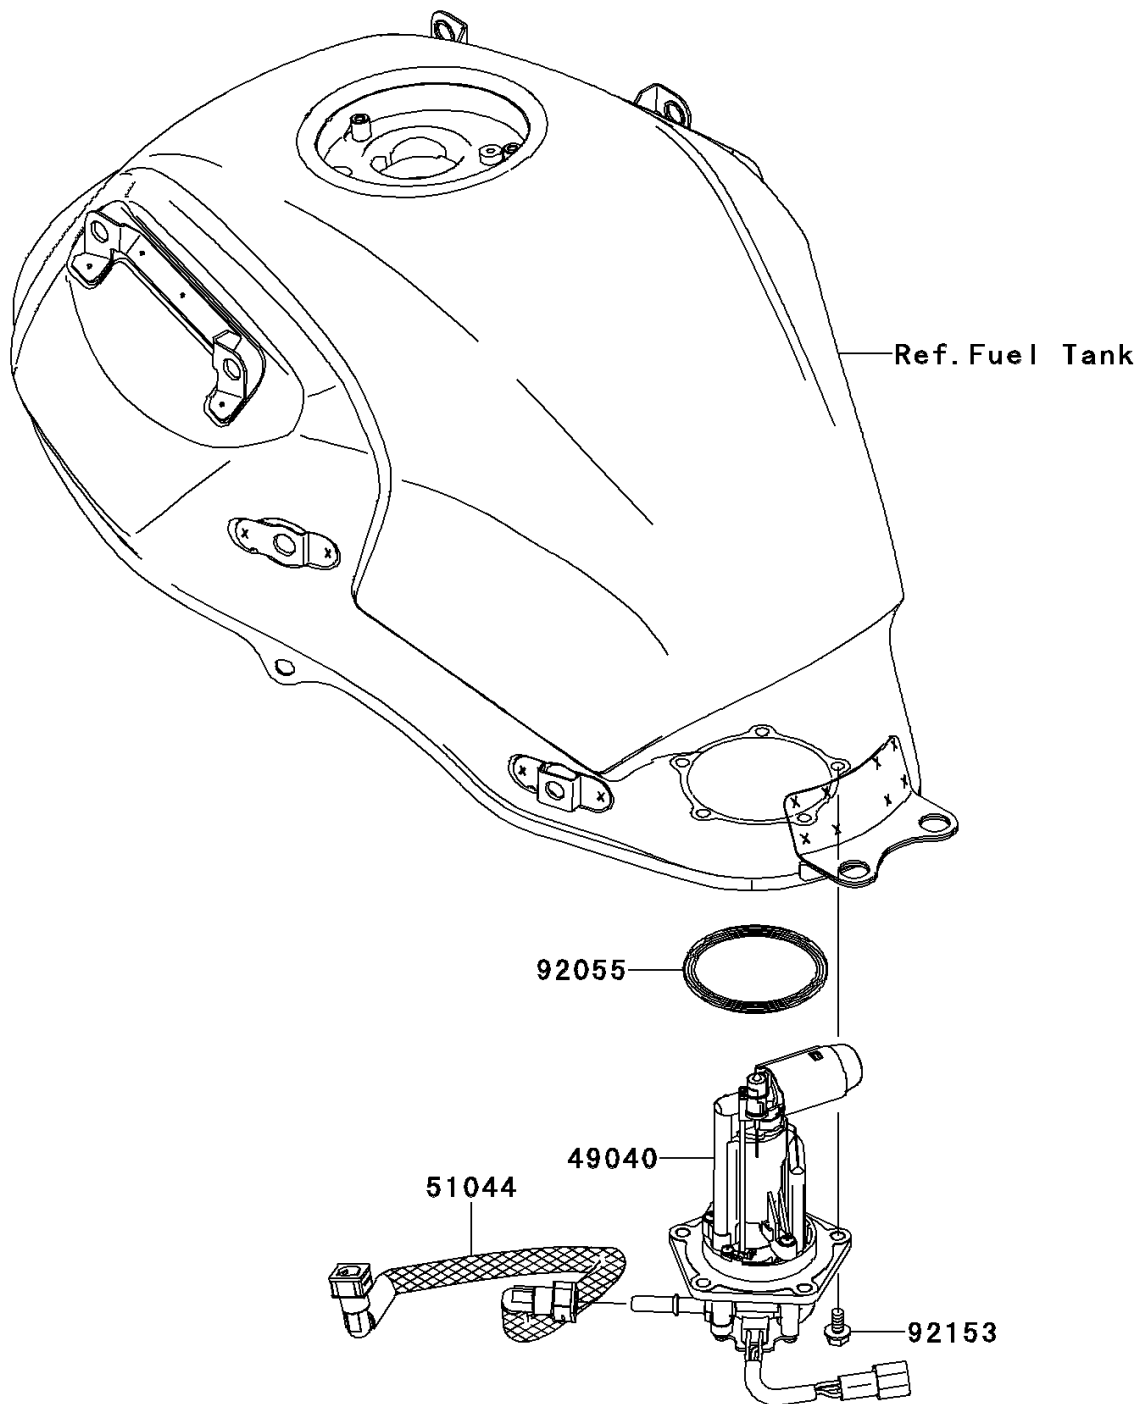

2013 VERSYS®

PARTS DIAGRAM

Fuel Pump

Kawasaki

Let the Good Times Roll®

E1520

2013 VERSYS®

PARTS LIST

Fuel Pump

ITEM NAME

PART NUMBER

QUANTITY
