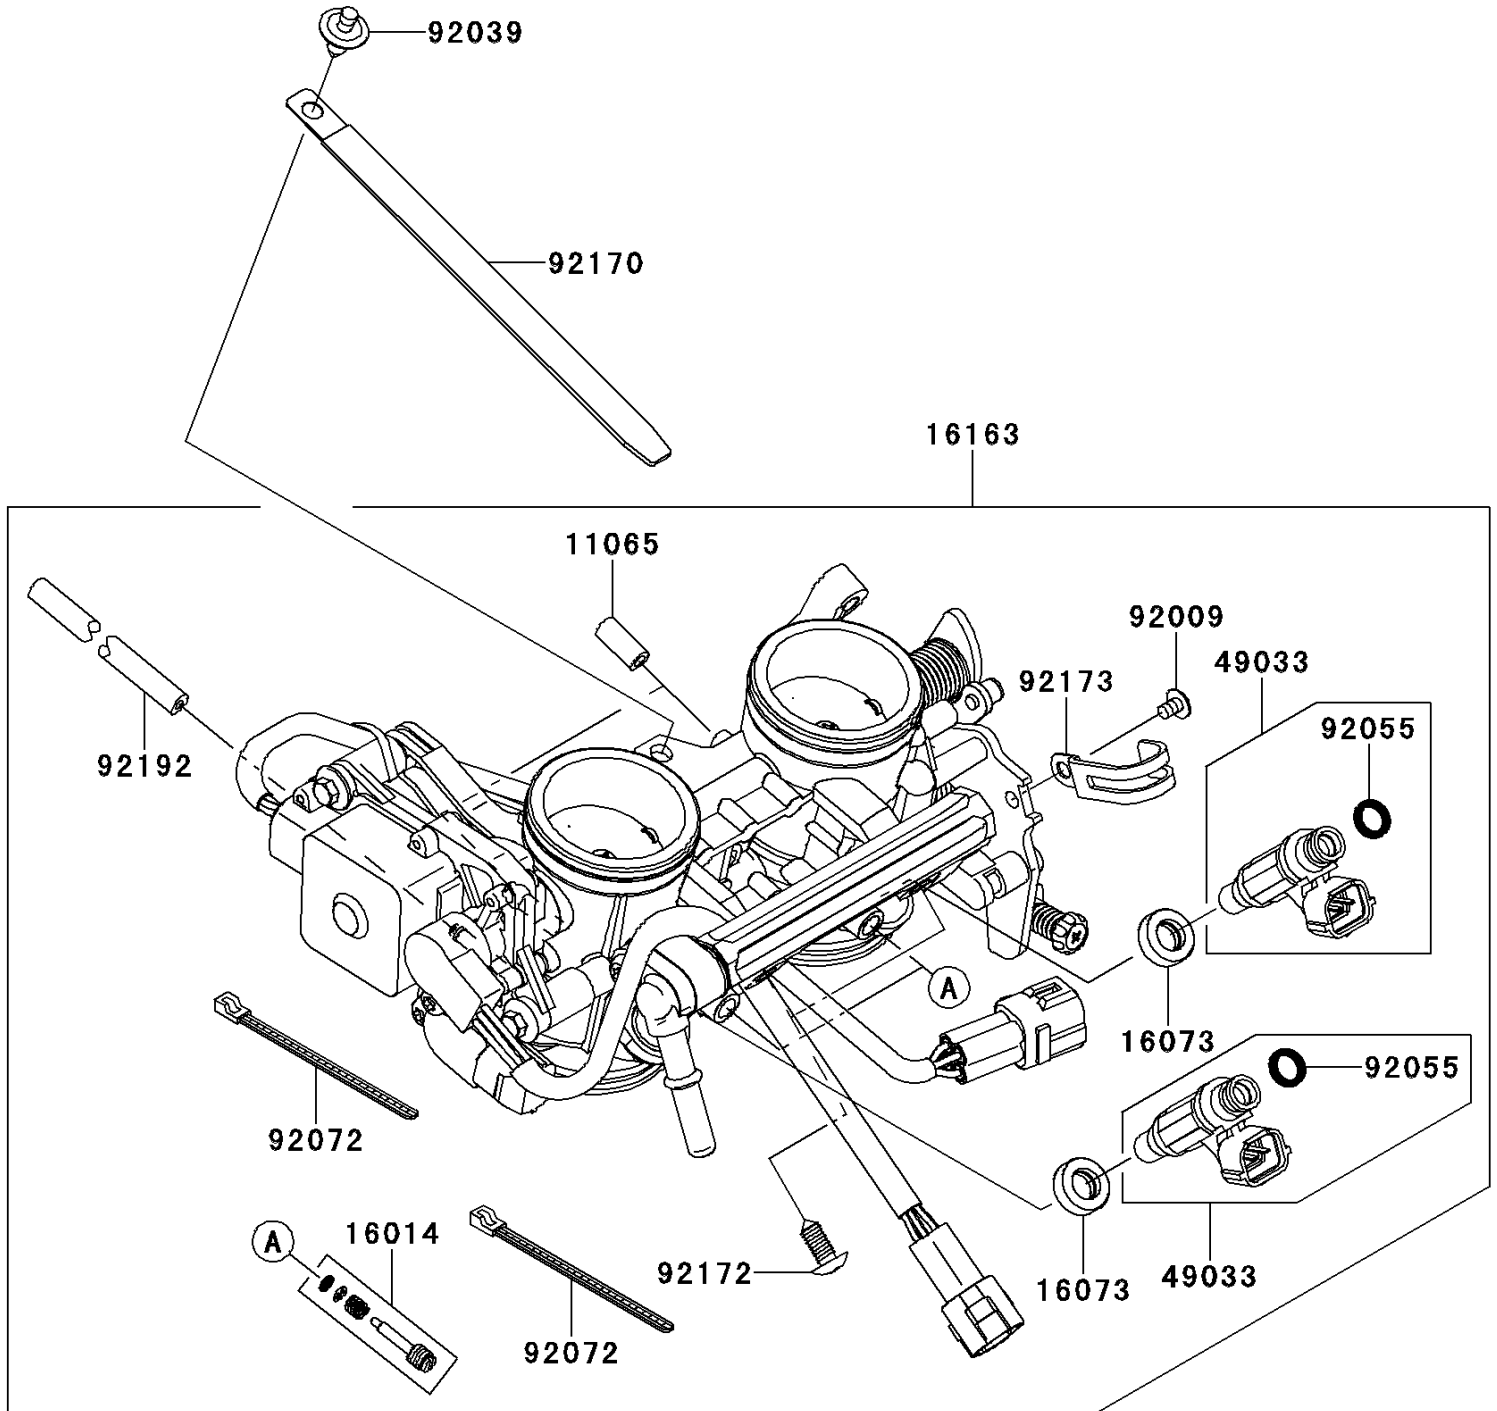

2011 VERSYS®

PARTS DIAGRAM

Throttle

E1510

2011 VERSYS®

PARTS LIST

Throttle

ITEM NAME

PART NUMBER

QUANTITY
