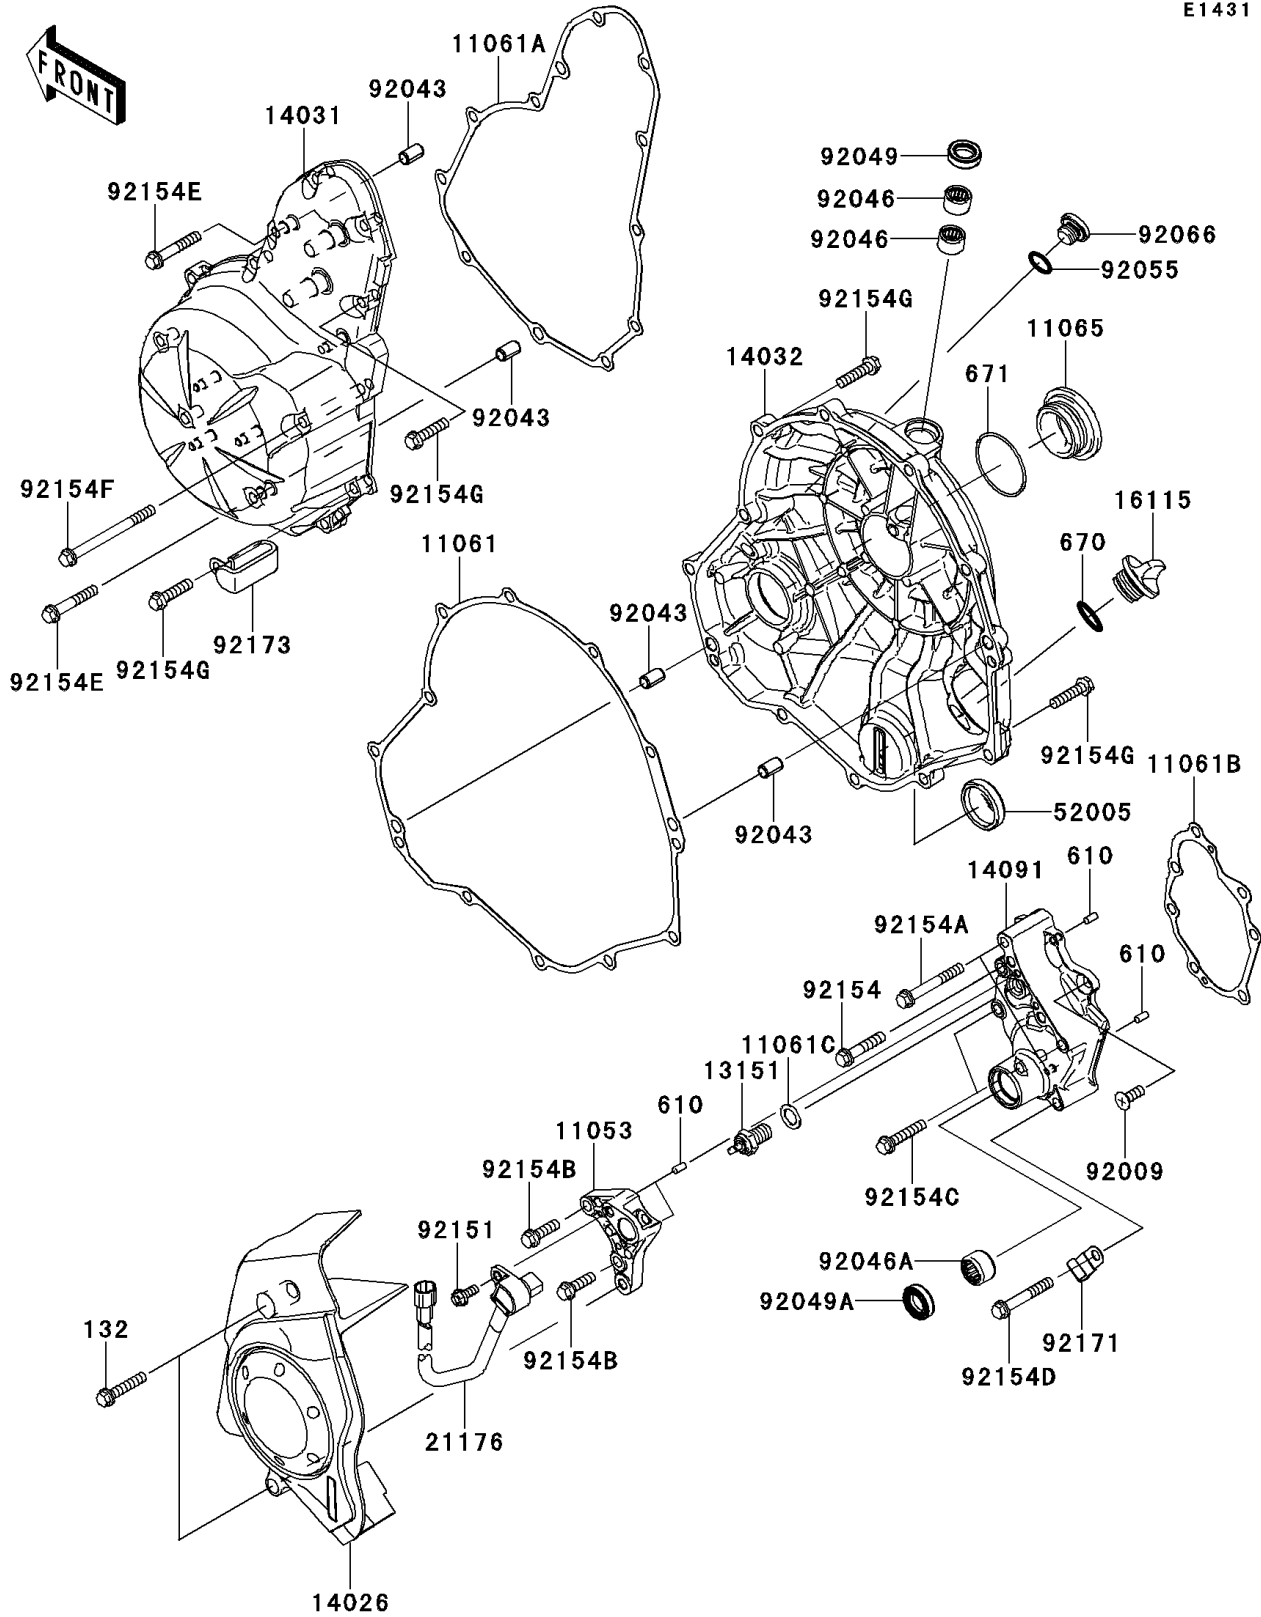

2011 VERSYS®

PARTS DIAGRAM

Engine Cover(s)

E1431

2011 VERSYS®

PARTS LIST

Engine Cover(s)

ITEM NAME

PART NUMBER

QUANTITY
