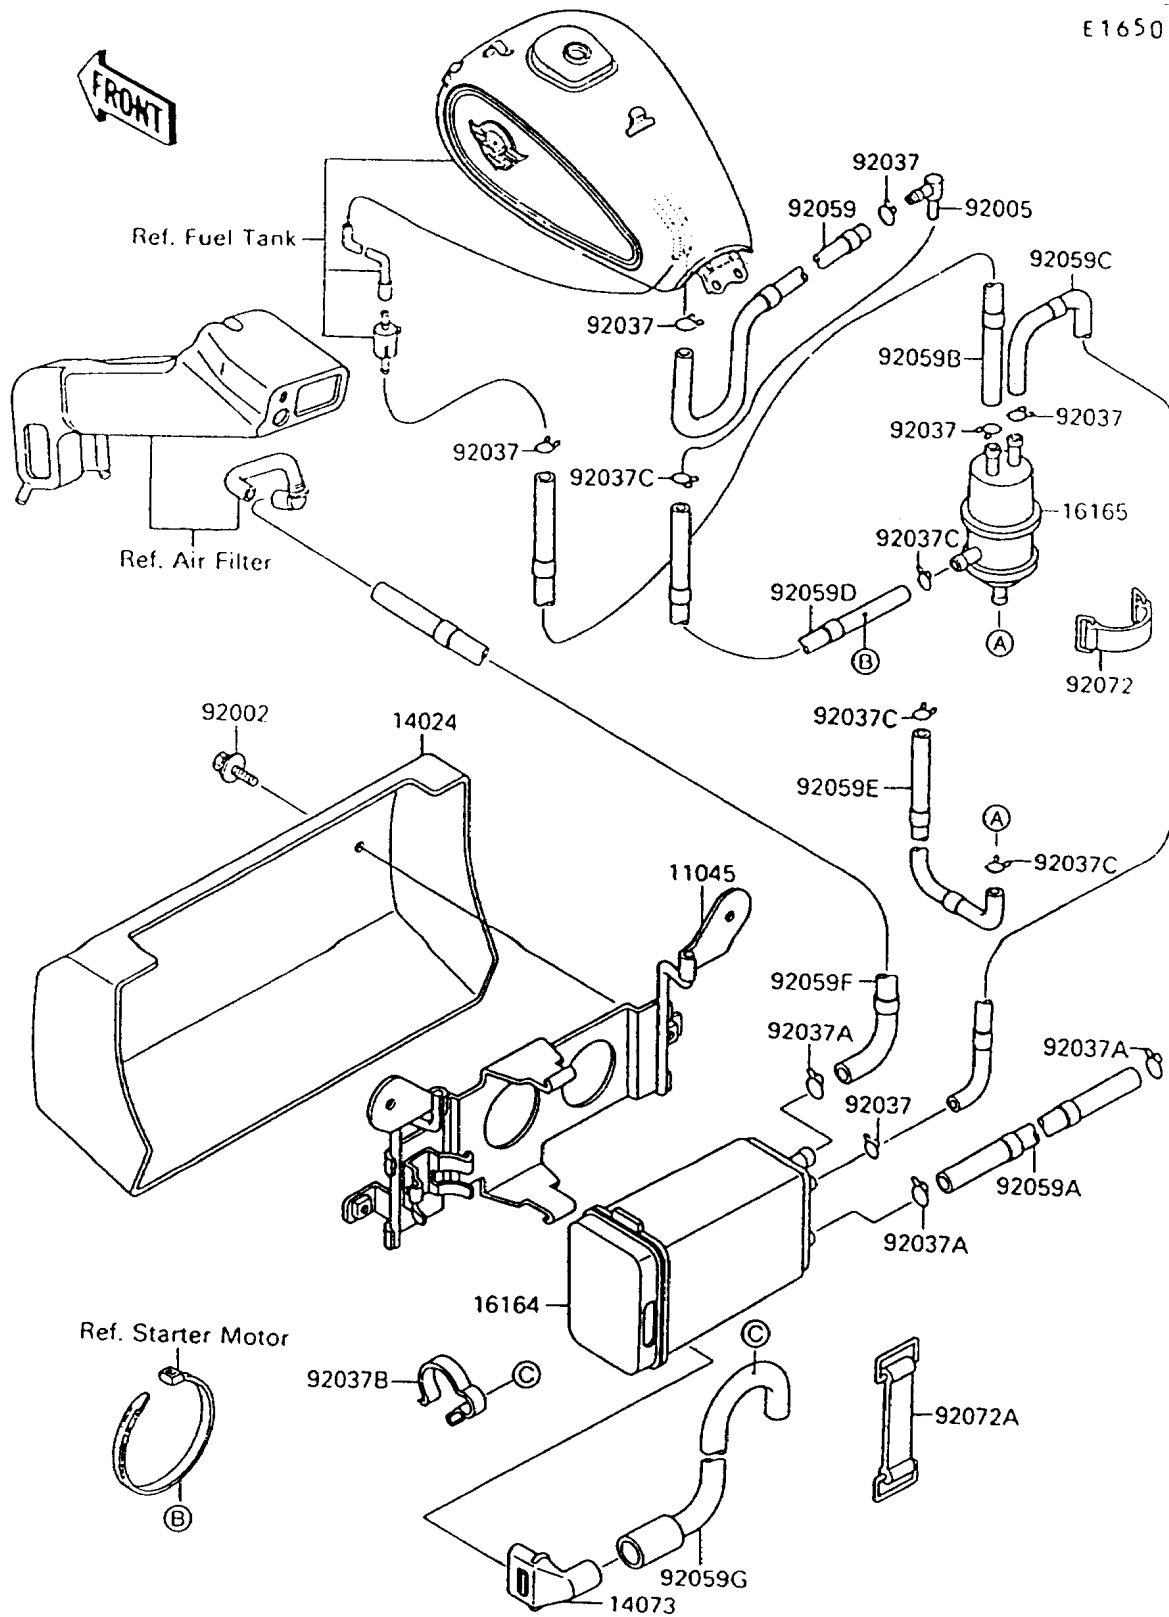

1995 Vulcan 88

PARTS DIAGRAM

Fuel Evaporative System

E 1650

1995 Vulcan 88

PARTS LIST

Fuel Evaporative System

ITEM NAME

PART NUMBER

QUANTITY
