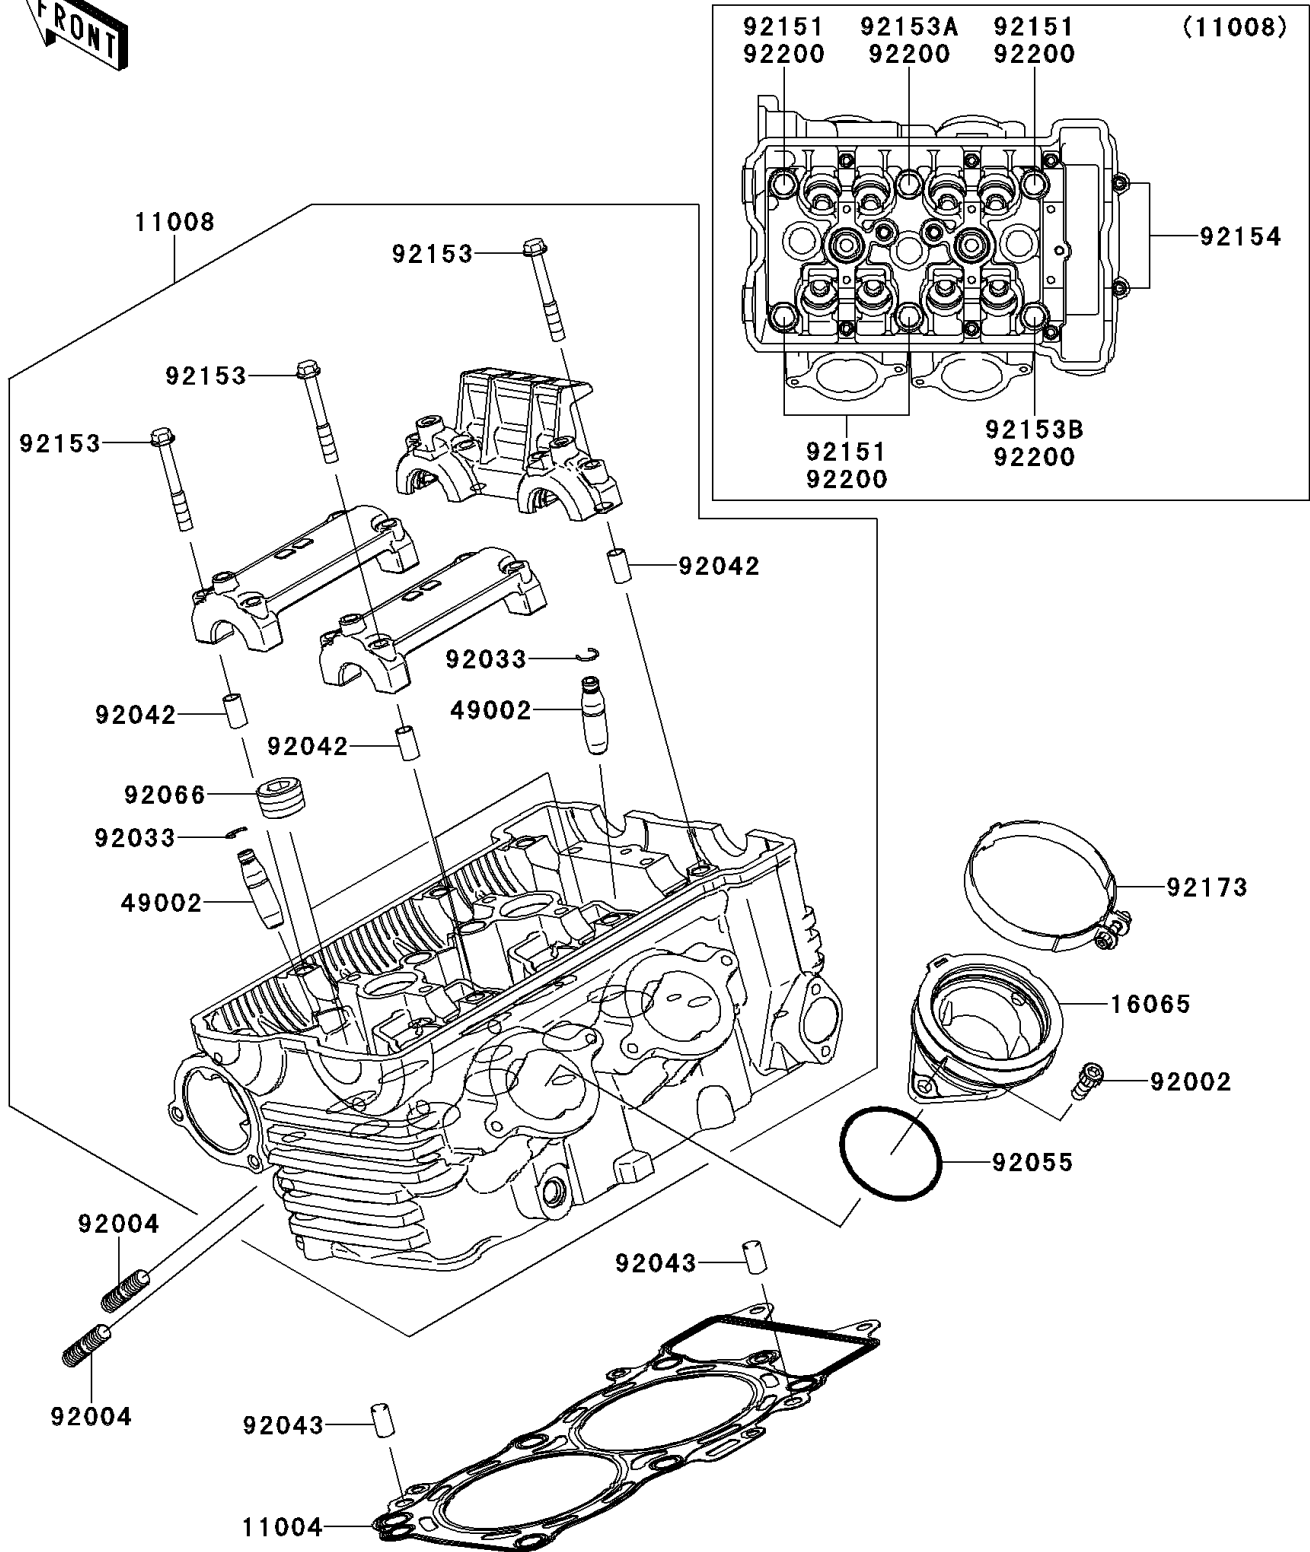

2013 VERSYS®

PARTS DIAGRAM

Cylinder Head

E1111

2013 VERSYS®

PARTS LIST

Cylinder Head

Kawasaki

Let the Good Times Roll®

ITEM NAME

PART NUMBER

QUANTITY
