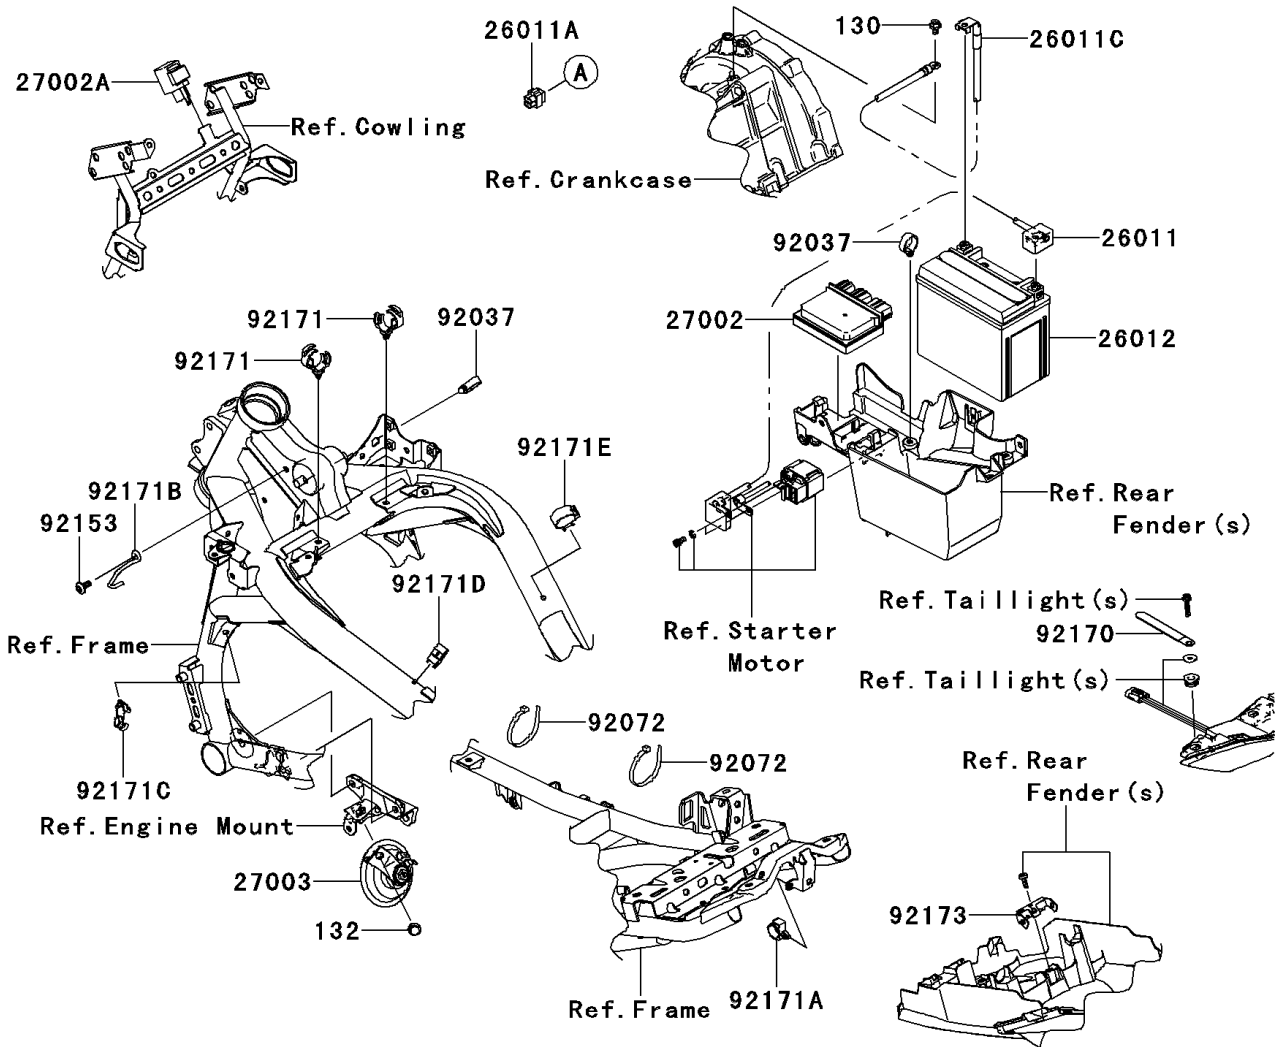

2010 Versys®

PARTS DIAGRAM

Chassis Electrical Equipment

2010 Versys[®]

PARTS LIST

Chassis Electrical Equipment

ITEM NAME

PART NUMBER

QUANTITY
