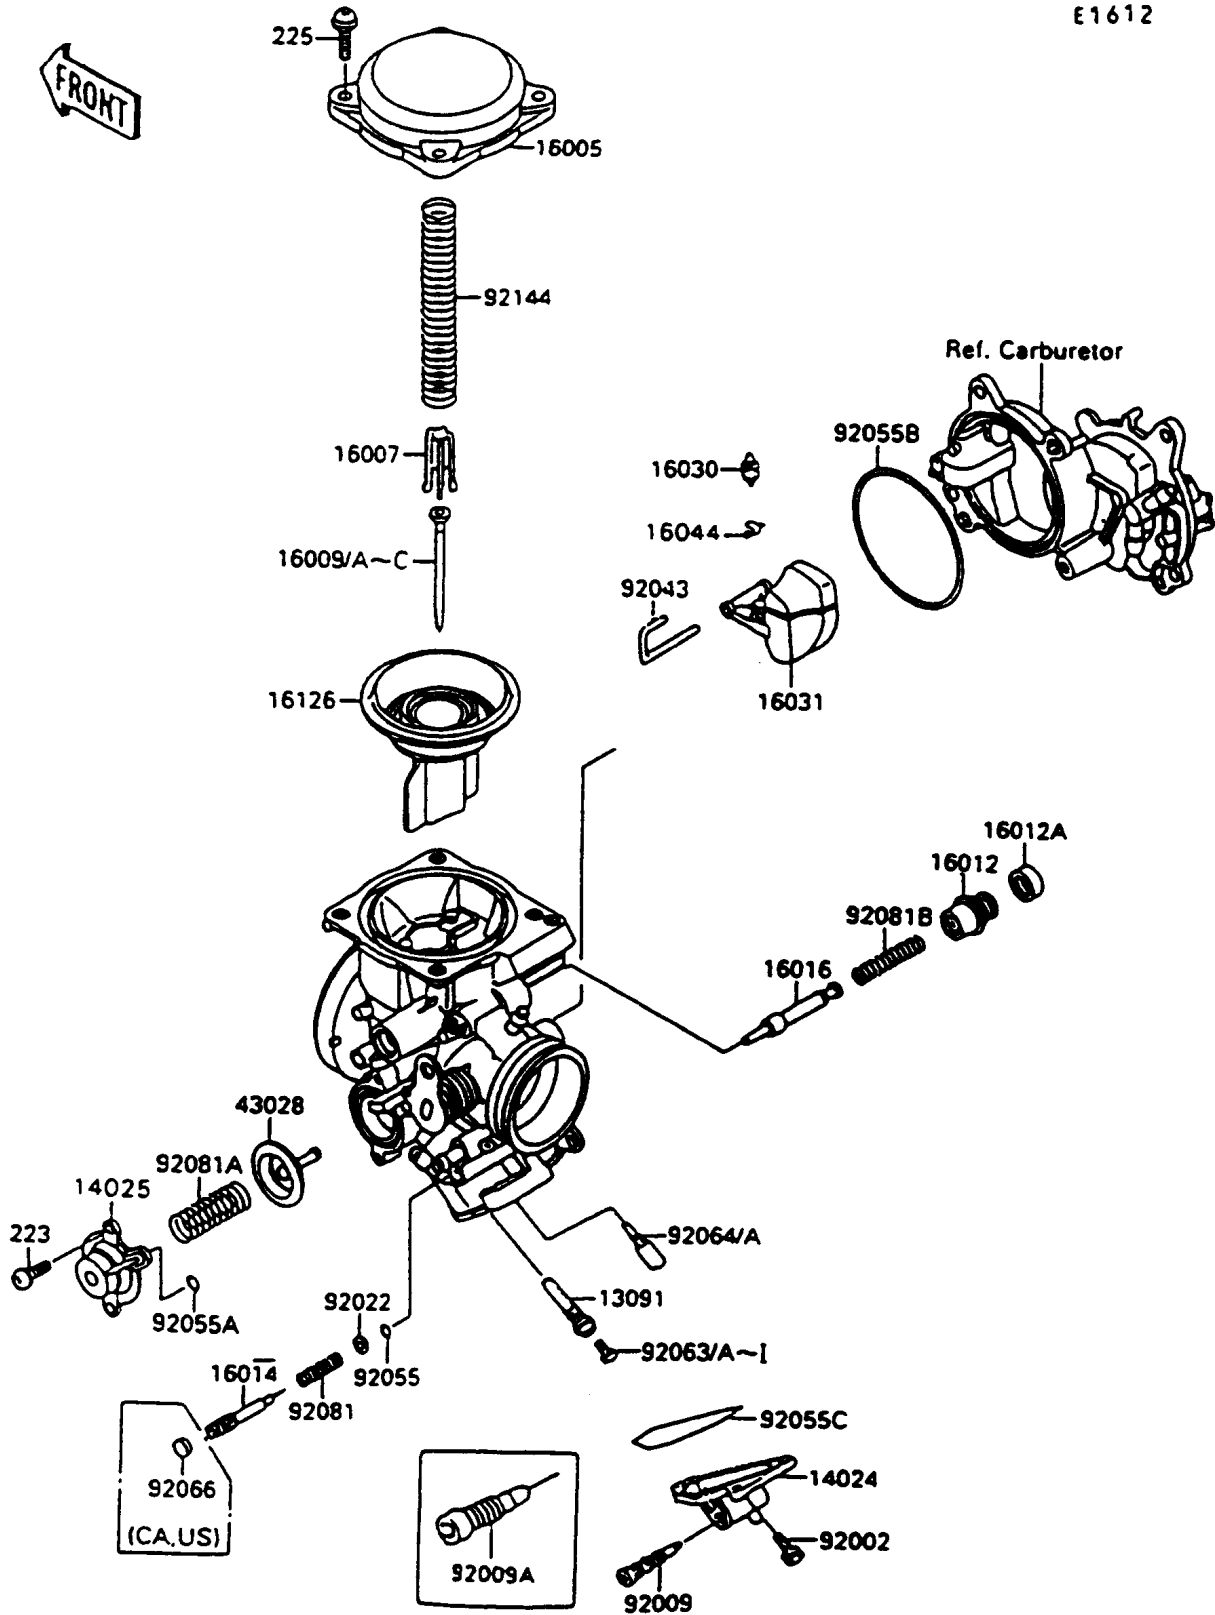

1994 Vulcan 88

PARTS DIAGRAM

Carburetor Parts

E1612

1994 Vulcan 88

PARTS LIST

Carburetor Parts

ITEM NAME

PART NUMBER

QUANTITY
