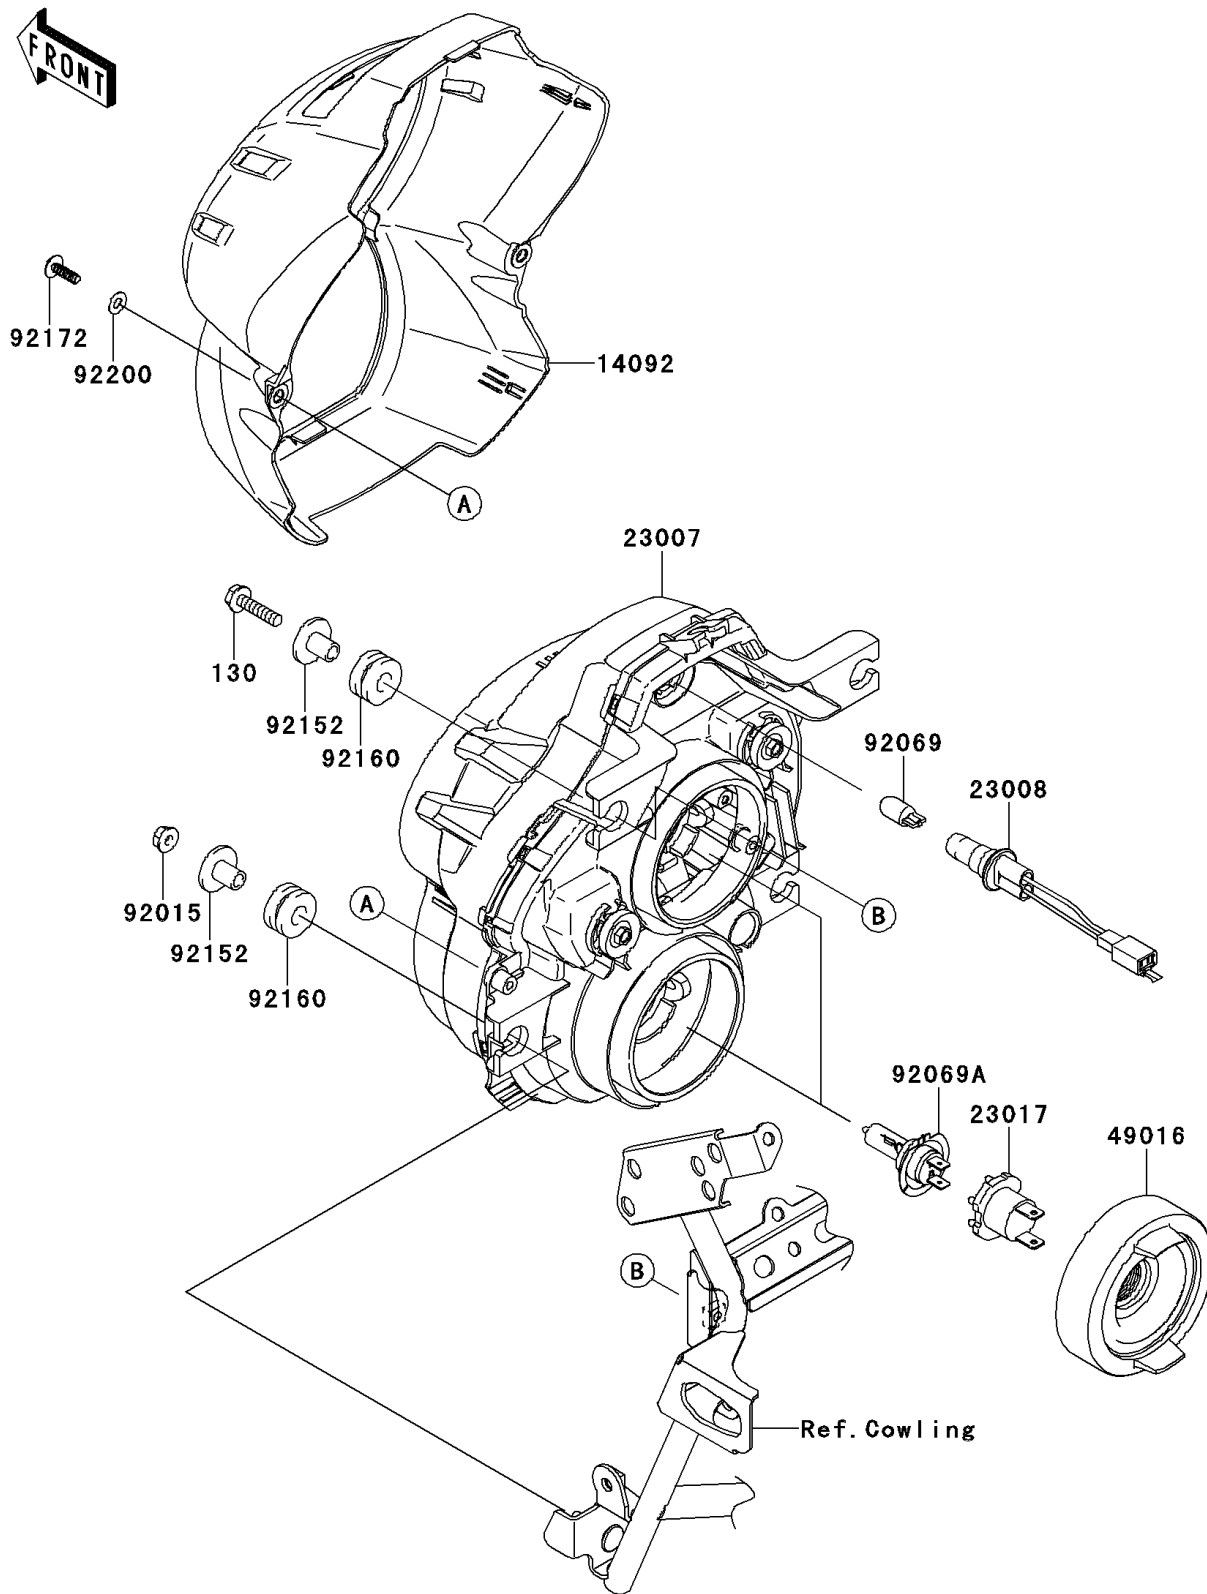

## PARTS DIAGRAM

### Headlight(s)

**Kawasaki**

Let the Good Times Roll®

F2710

## PARTS LIST

### Headlight(s)

**ITEM NAME**

**PART NUMBER**

**QUANTITY**

---