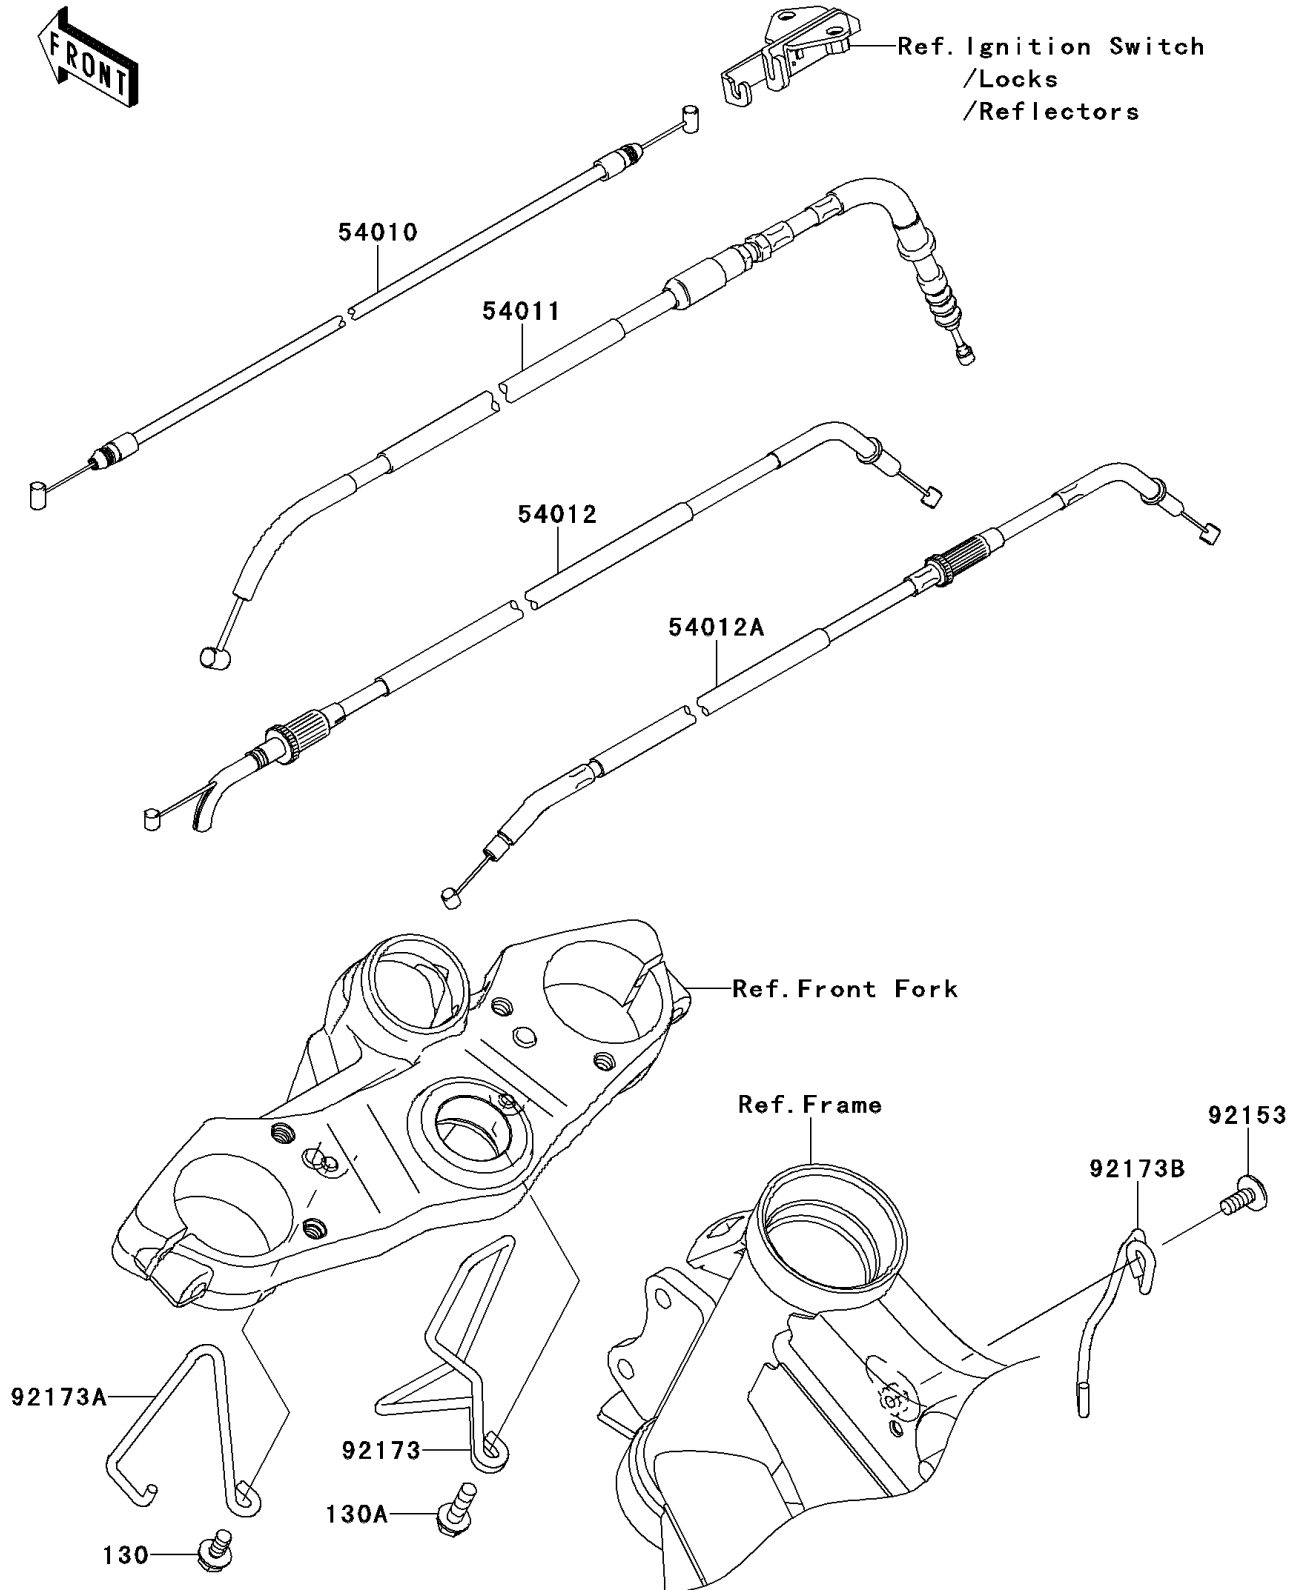

2010 Versys®

PARTS DIAGRAM

Cables

Kawasaki

Let the Good Times Roll®

F2540

2010 Versys®

PARTS LIST

Cables

ITEM NAME

PART NUMBER

QUANTITY
