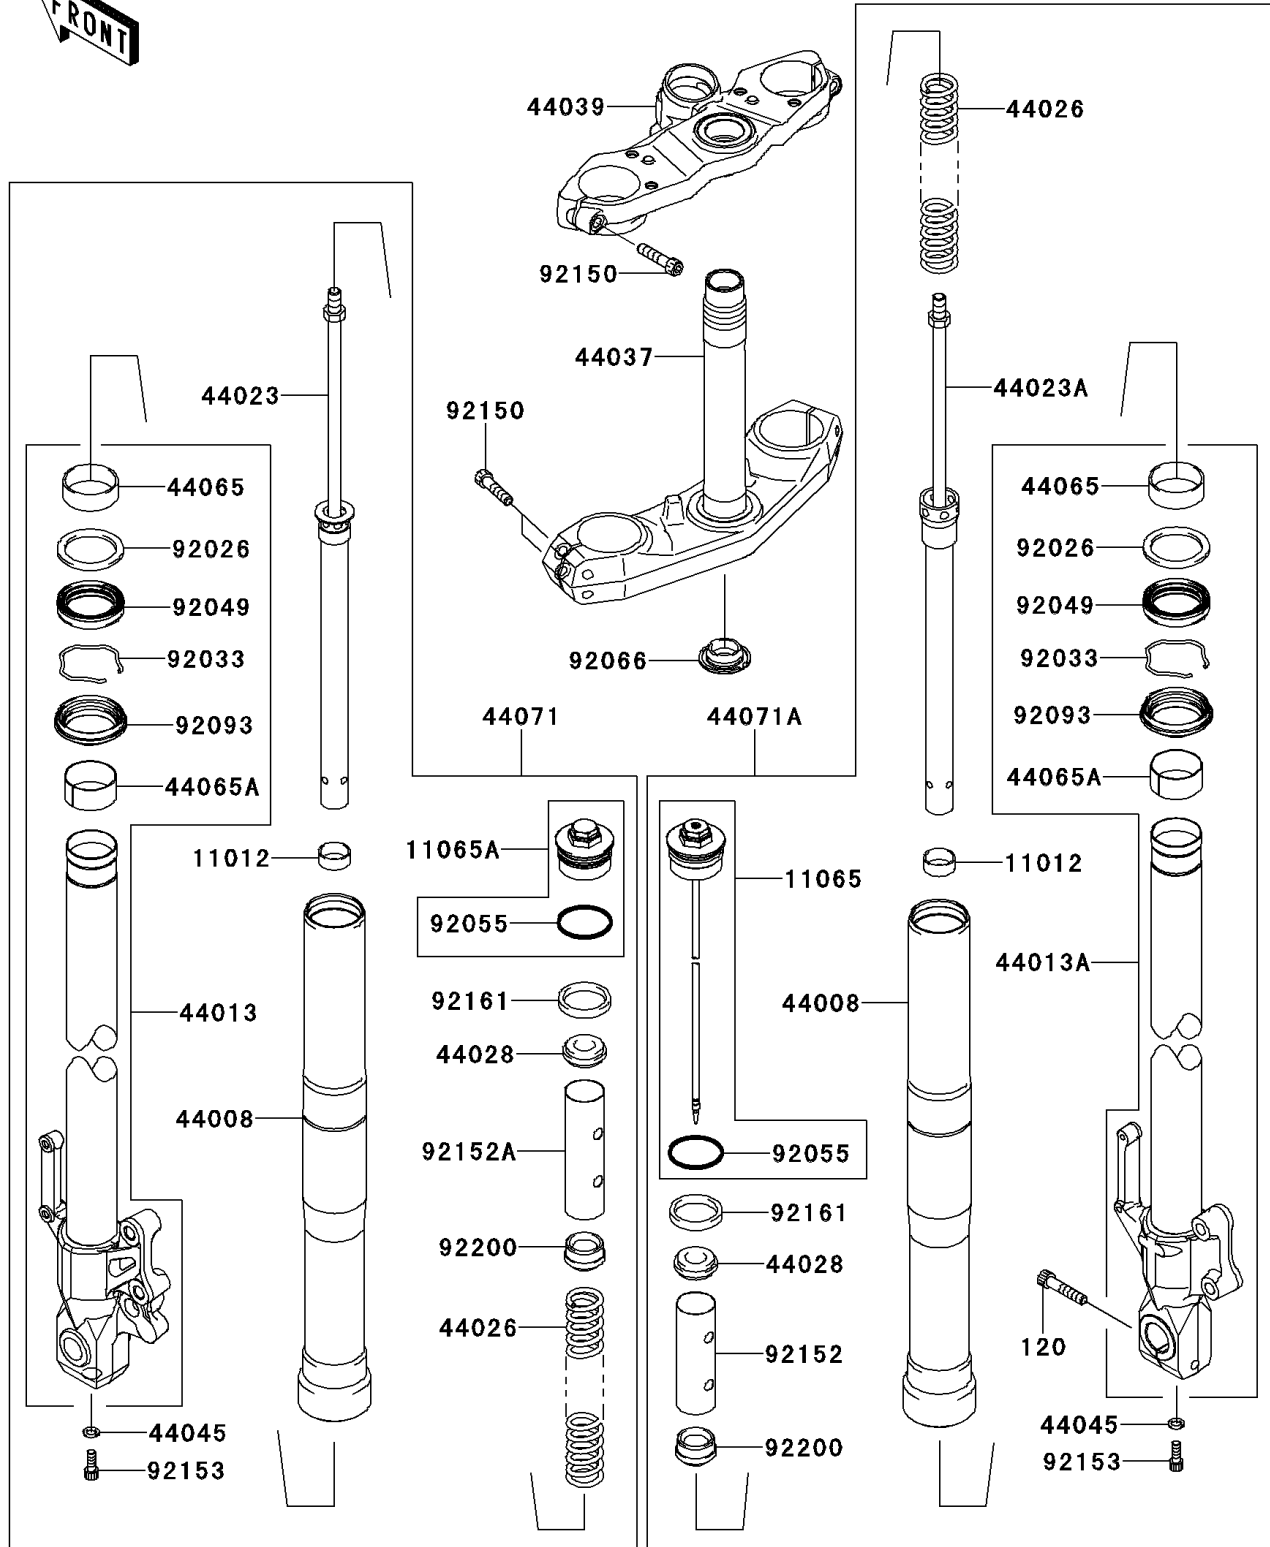

2010 Versys®

PARTS DIAGRAM

Front Fork

F2340

2010 Versys®

PARTS LIST

Front Fork

ITEM NAME

PART NUMBER

QUANTITY
