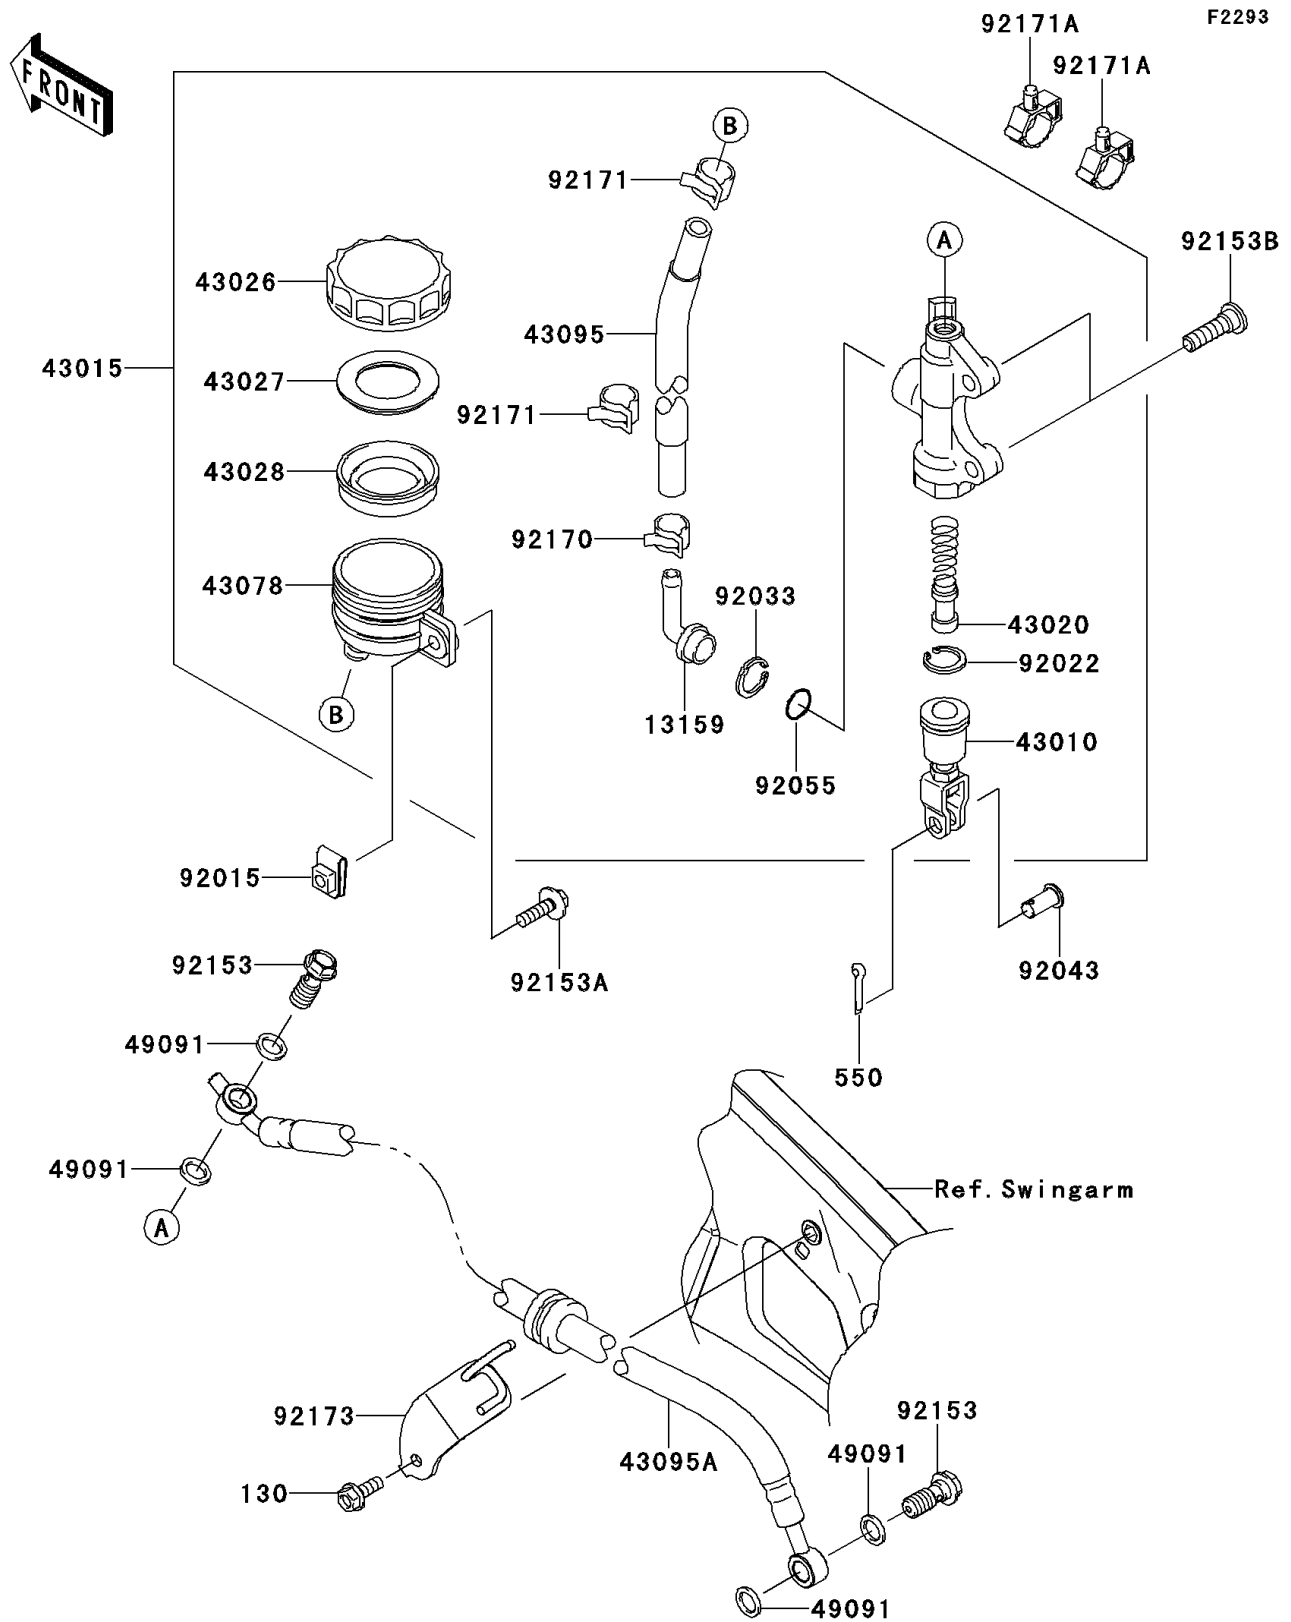

2010 Versys[®]

PARTS DIAGRAM

Rear Master Cylinder

2010 Versys®

PARTS LIST

Rear Master Cylinder

ITEM NAME

PART NUMBER

QUANTITY
