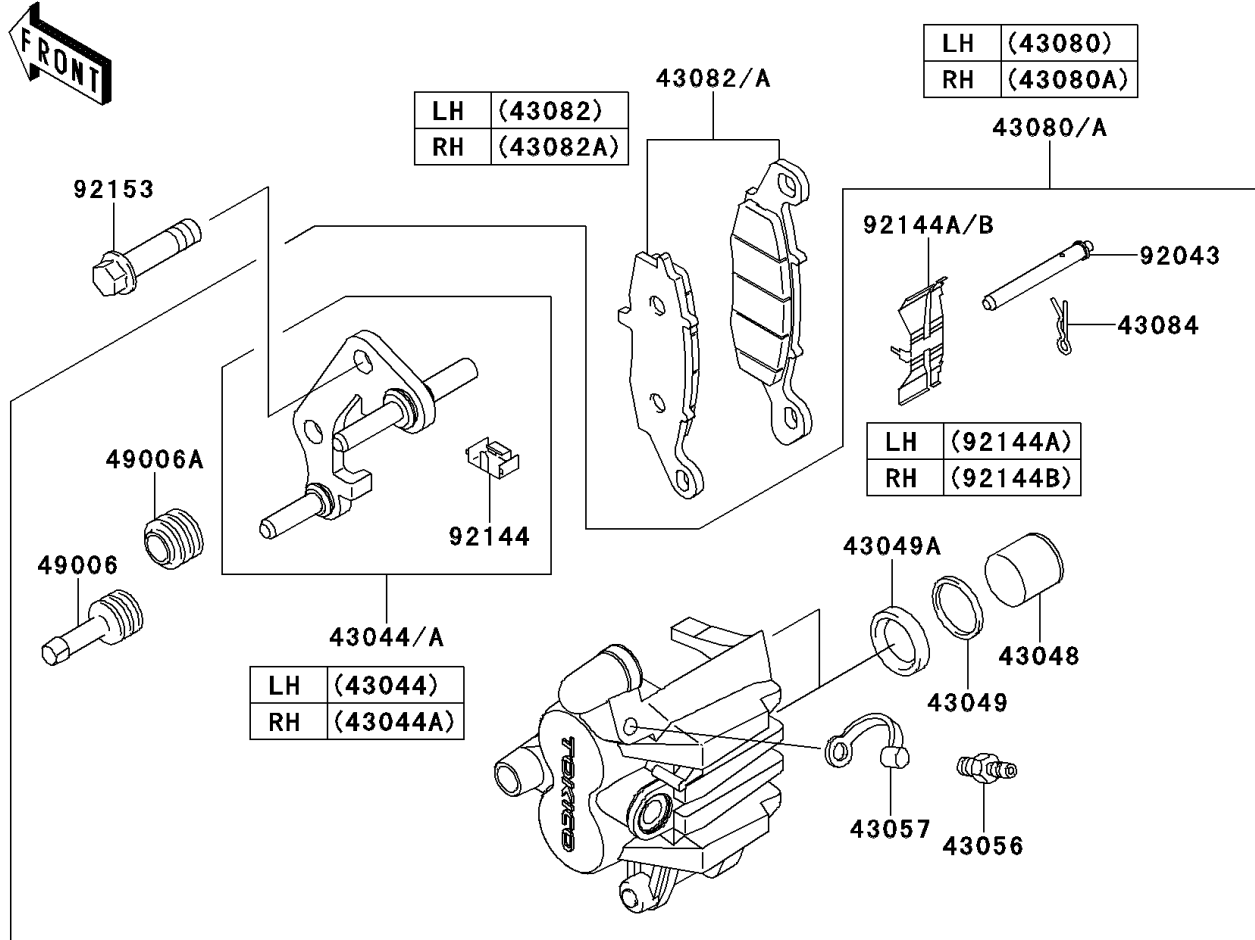

2010 Versys®

PARTS DIAGRAM

Front Brake

F2292

2010 Versys®

PARTS LIST

Front Brake

ITEM NAME

PART NUMBER

QUANTITY
