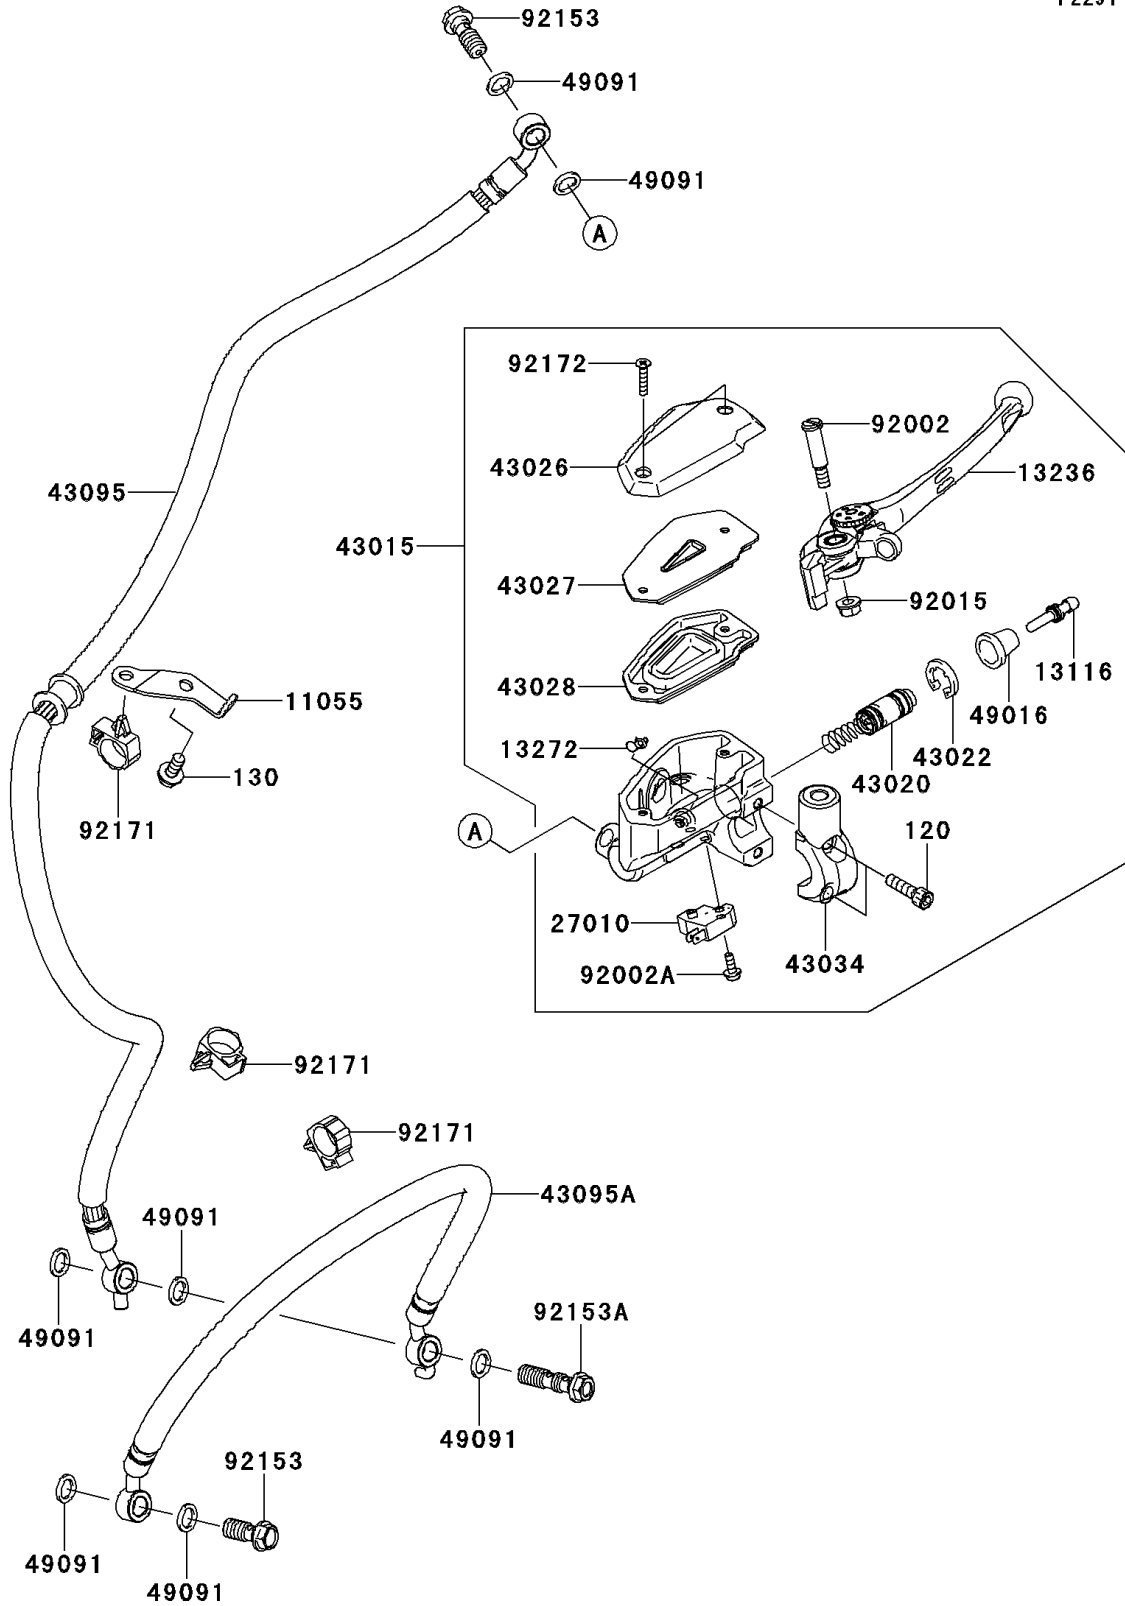

2010 Versys®

PARTS DIAGRAM

Front Master Cylinder

F2291

2010 Versys[®]

PARTS LIST

Front Master Cylinder

ITEM NAME

PART NUMBER

QUANTITY
