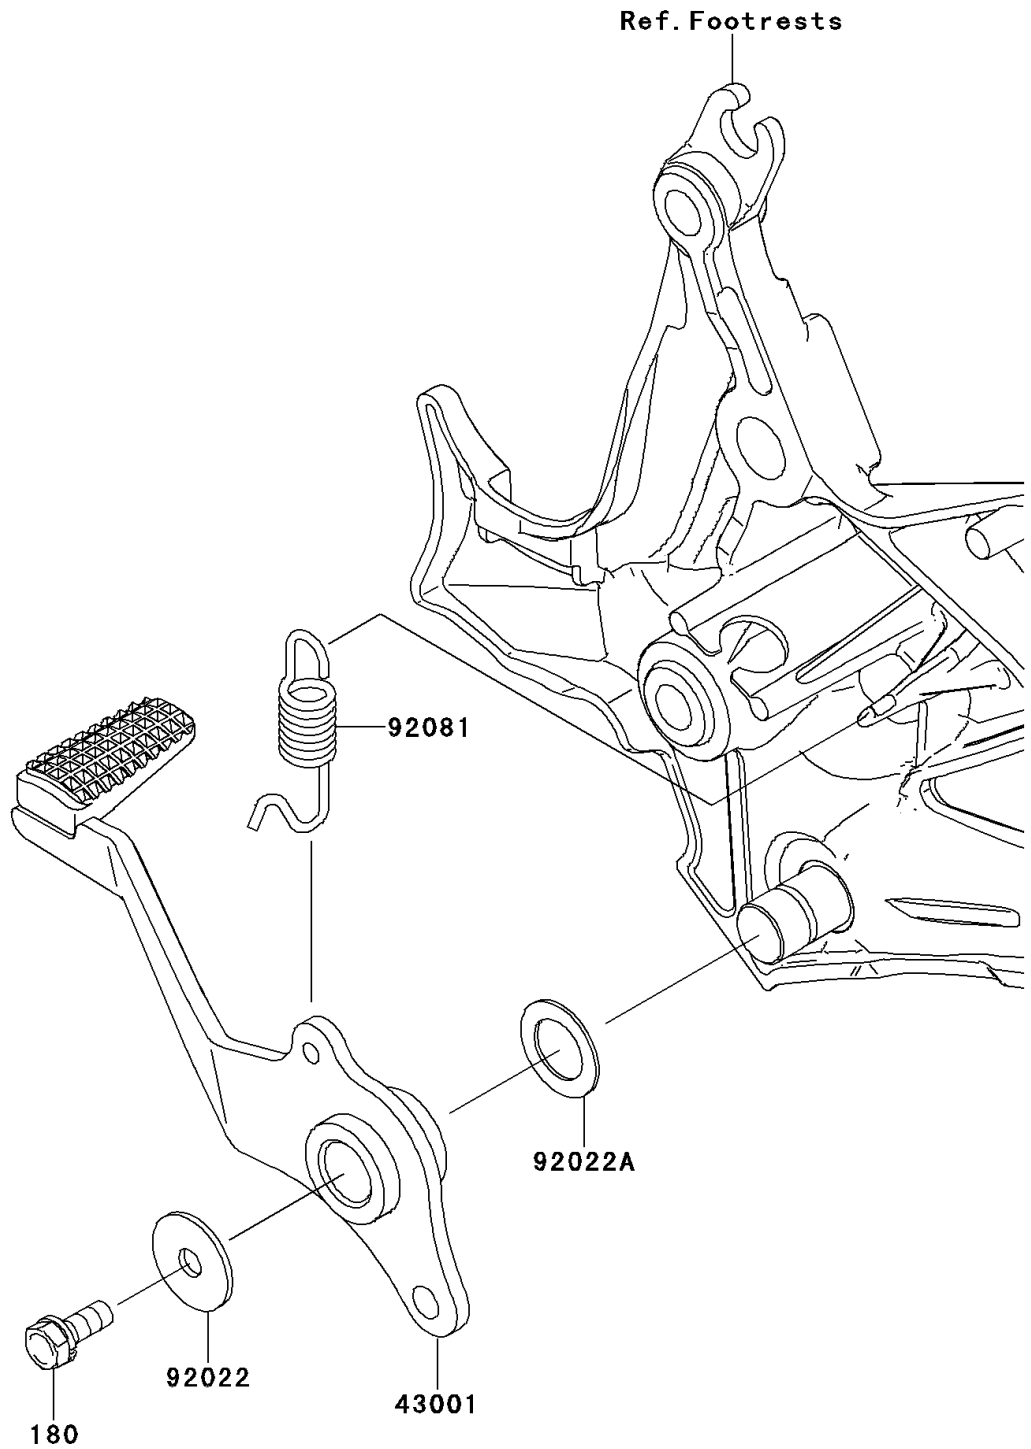

2010 Versys[®]

PARTS DIAGRAM

Brake Pedal/Torque Link

F2260

2010 Versys®

PARTS LIST

Brake Pedal/Torque Link

ITEM NAME

PART NUMBER

QUANTITY
