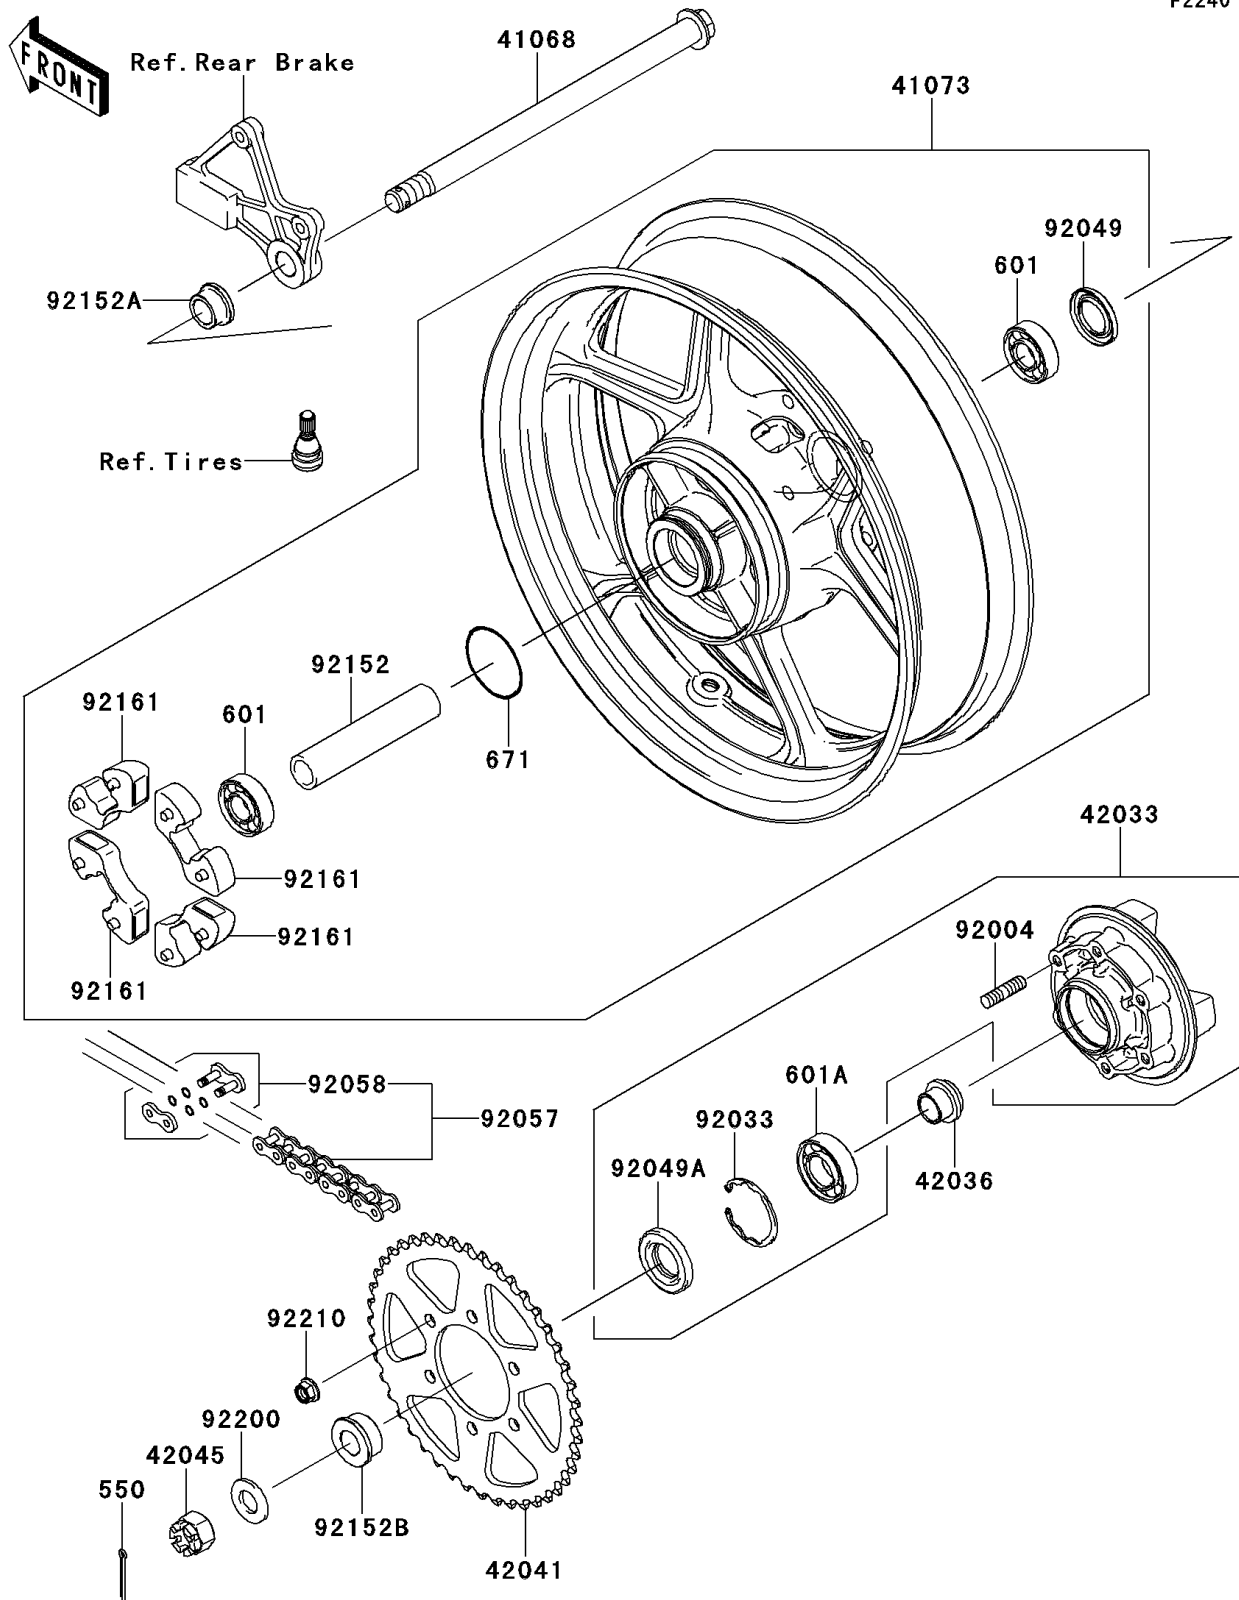

2010 Versys[®]

PARTS DIAGRAM

Rear Wheel/Chain

F2240

2010 Versys®

PARTS LIST

Rear Wheel/Chain

ITEM NAME

PART NUMBER

QUANTITY
