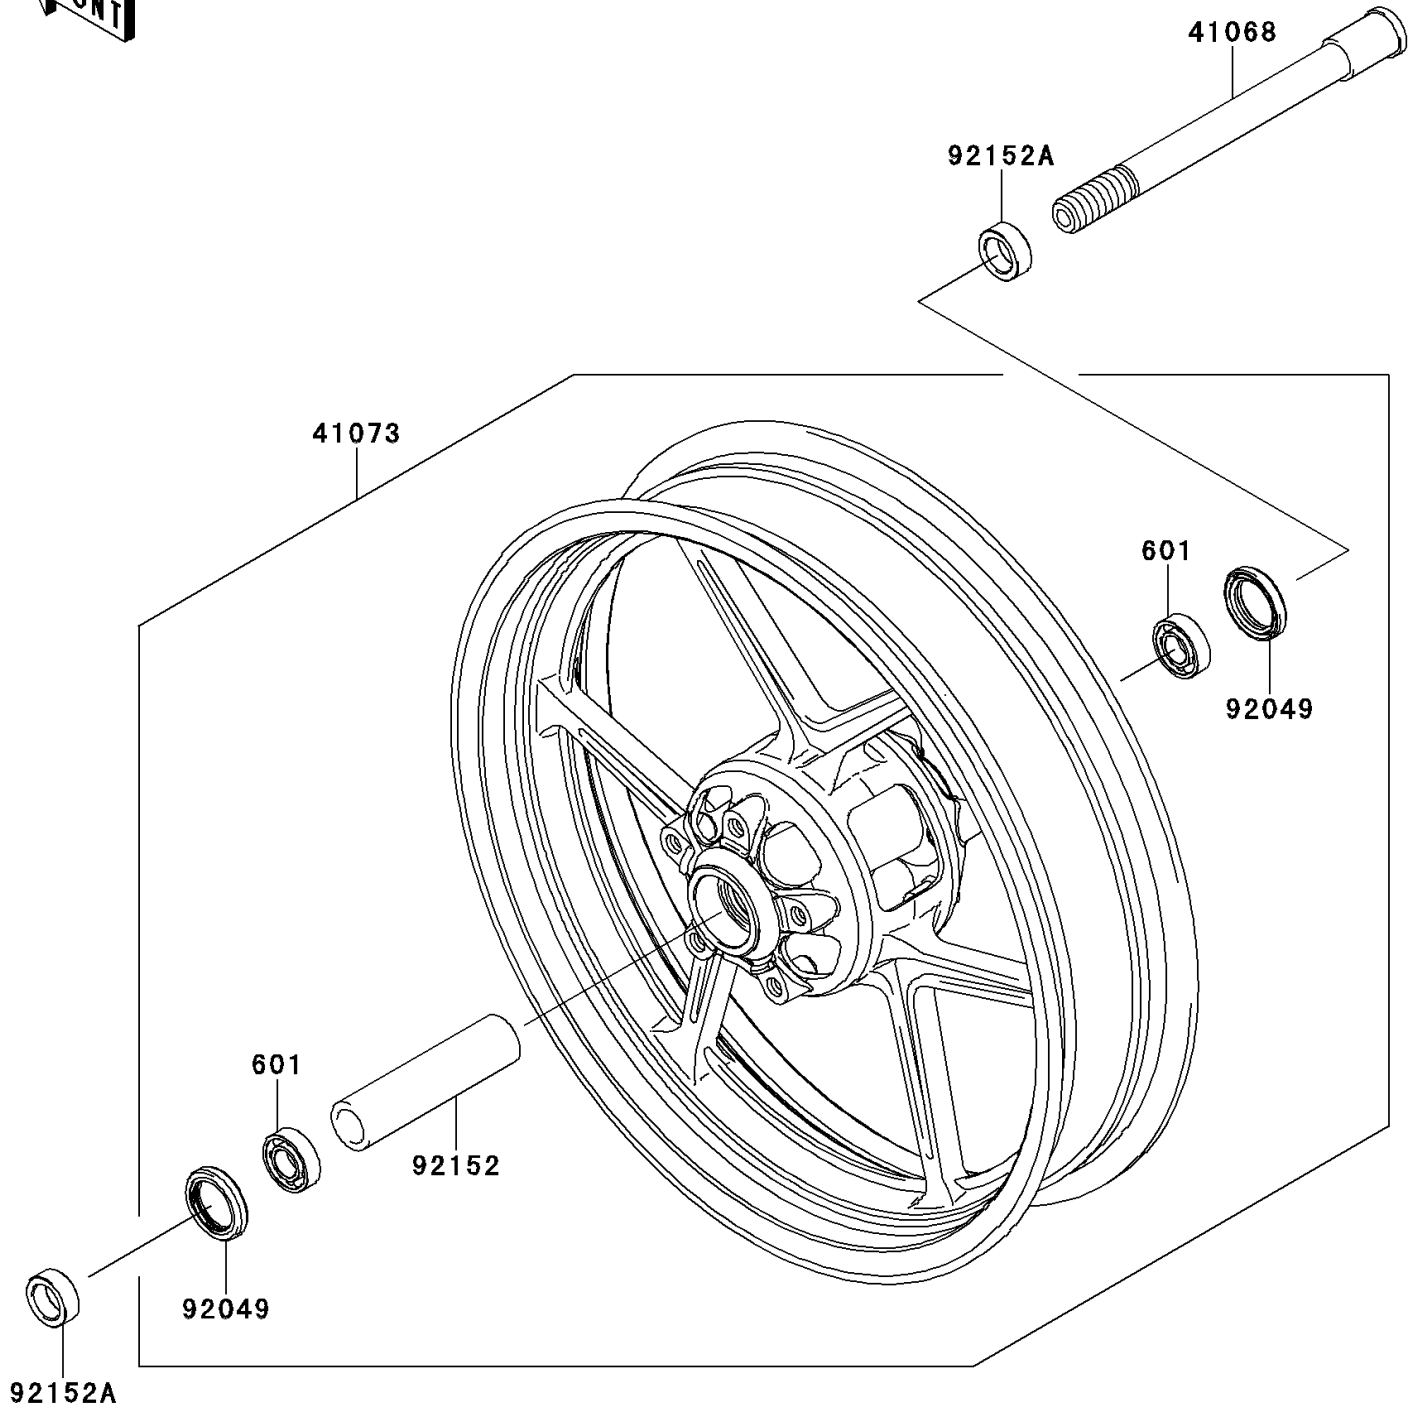

2010 Versys[®]

PARTS DIAGRAM

Front Wheel

F2230

Ref. Tires 

2010 Versys®

PARTS LIST

Front Wheel

ITEM NAME

PART NUMBER

QUANTITY
