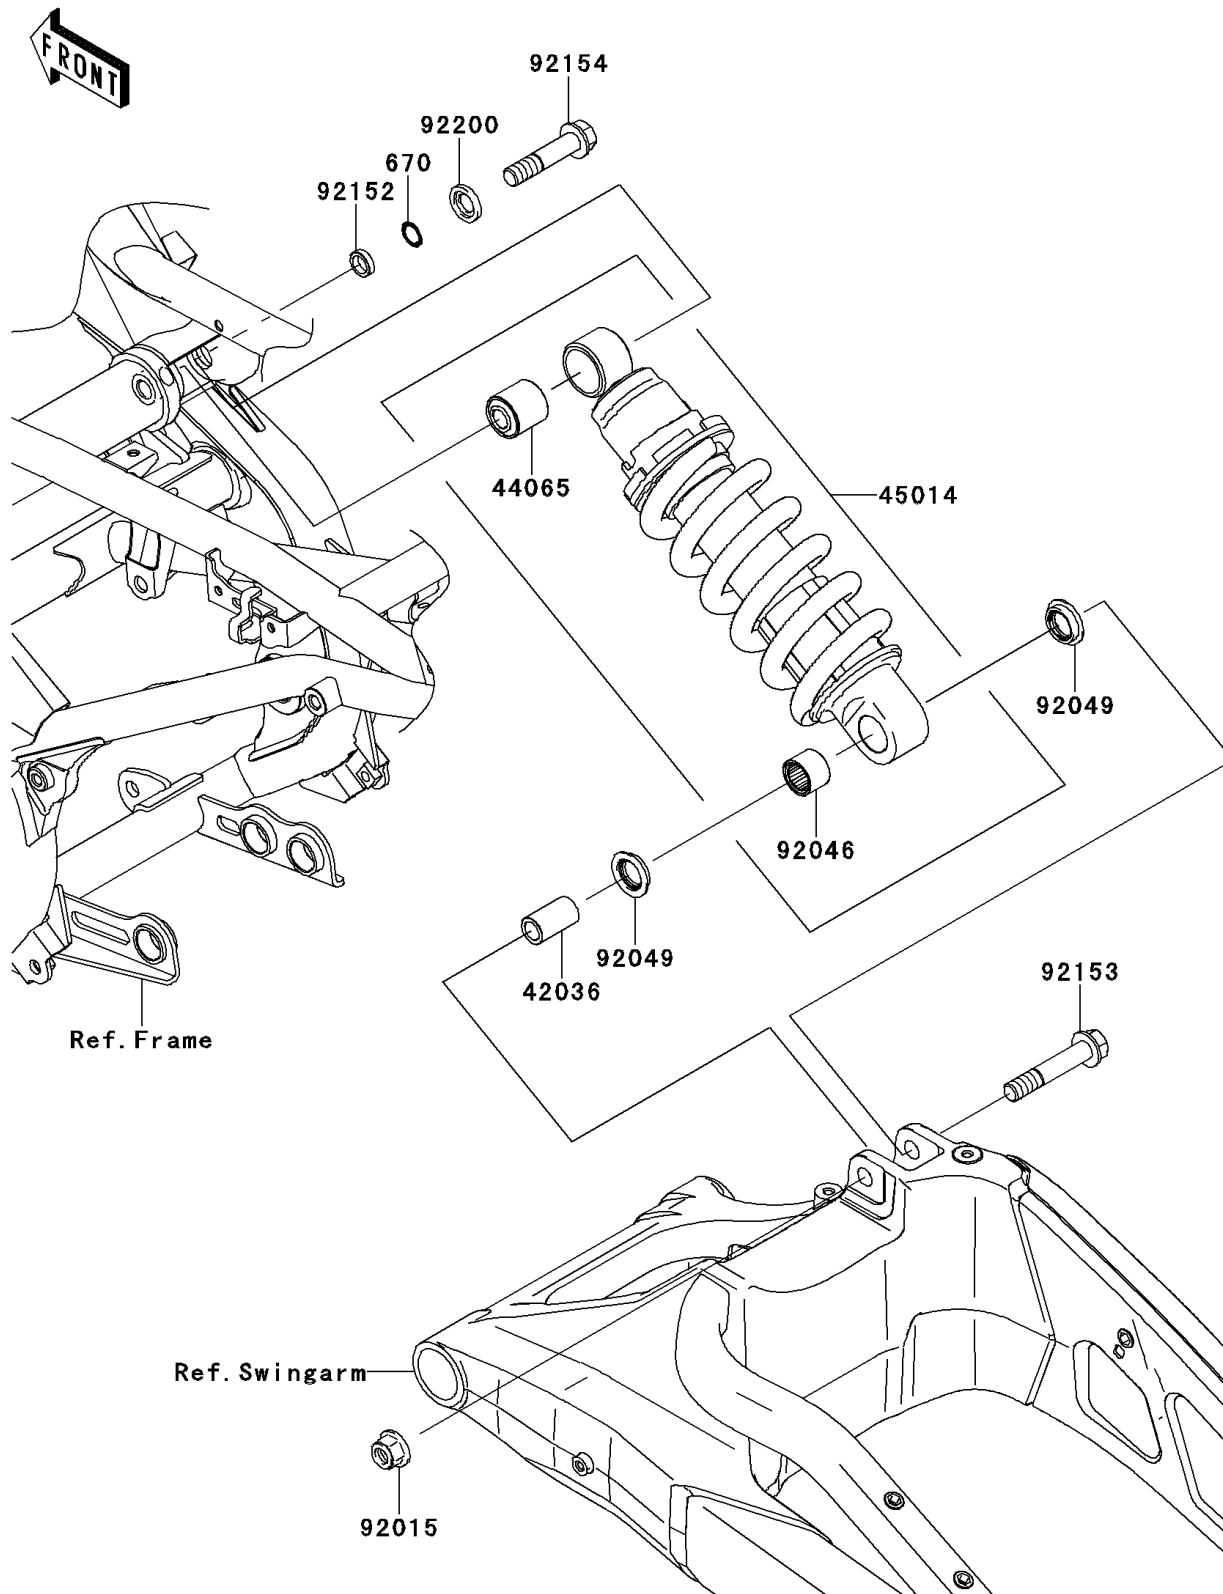

2010 Versys®

PARTS DIAGRAM

Suspension/Shock Absorber

Kawasaki

Let the Good Times Roll®

F2151

2010 Versys®

PARTS LIST

Suspension/Shock Absorber

ITEM NAME

PART NUMBER

QUANTITY
