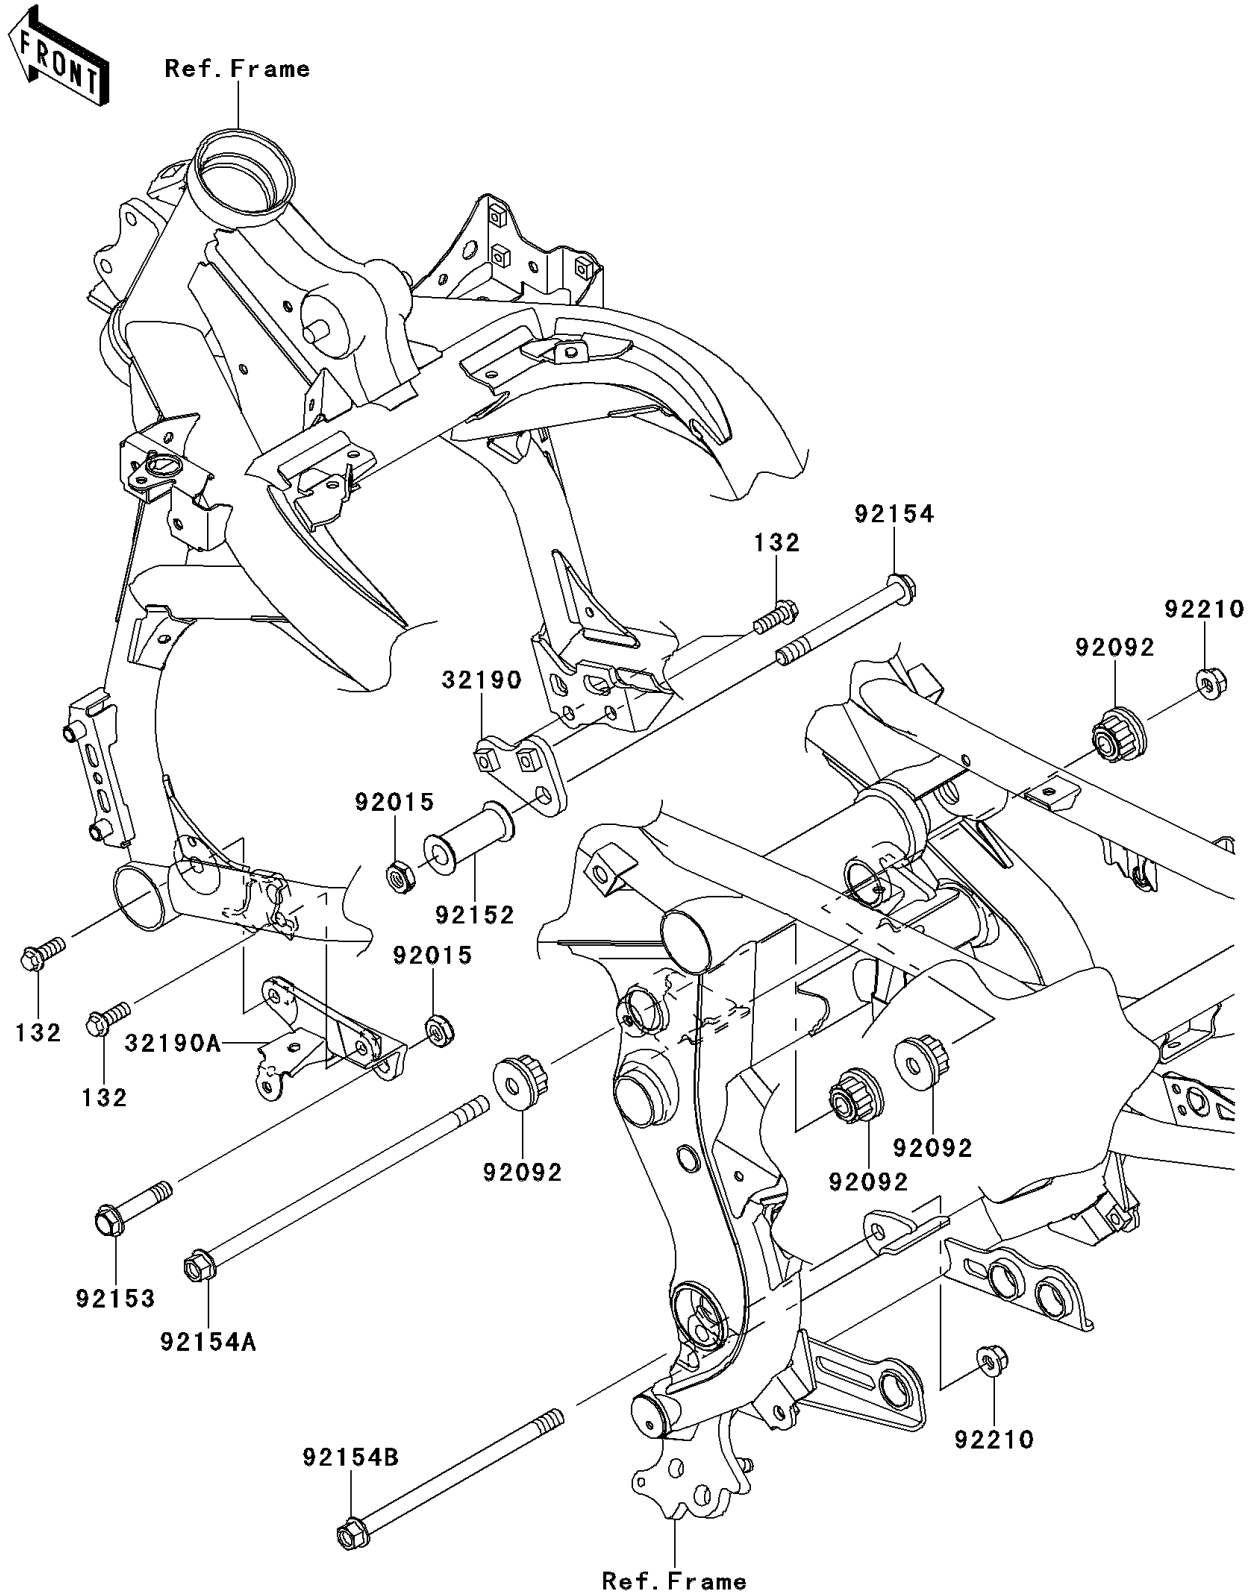

2010 Versys®

PARTS DIAGRAM

Engine Mount

F2122

2010 Versys®

PARTS LIST

Engine Mount

ITEM NAME

PART NUMBER

QUANTITY
