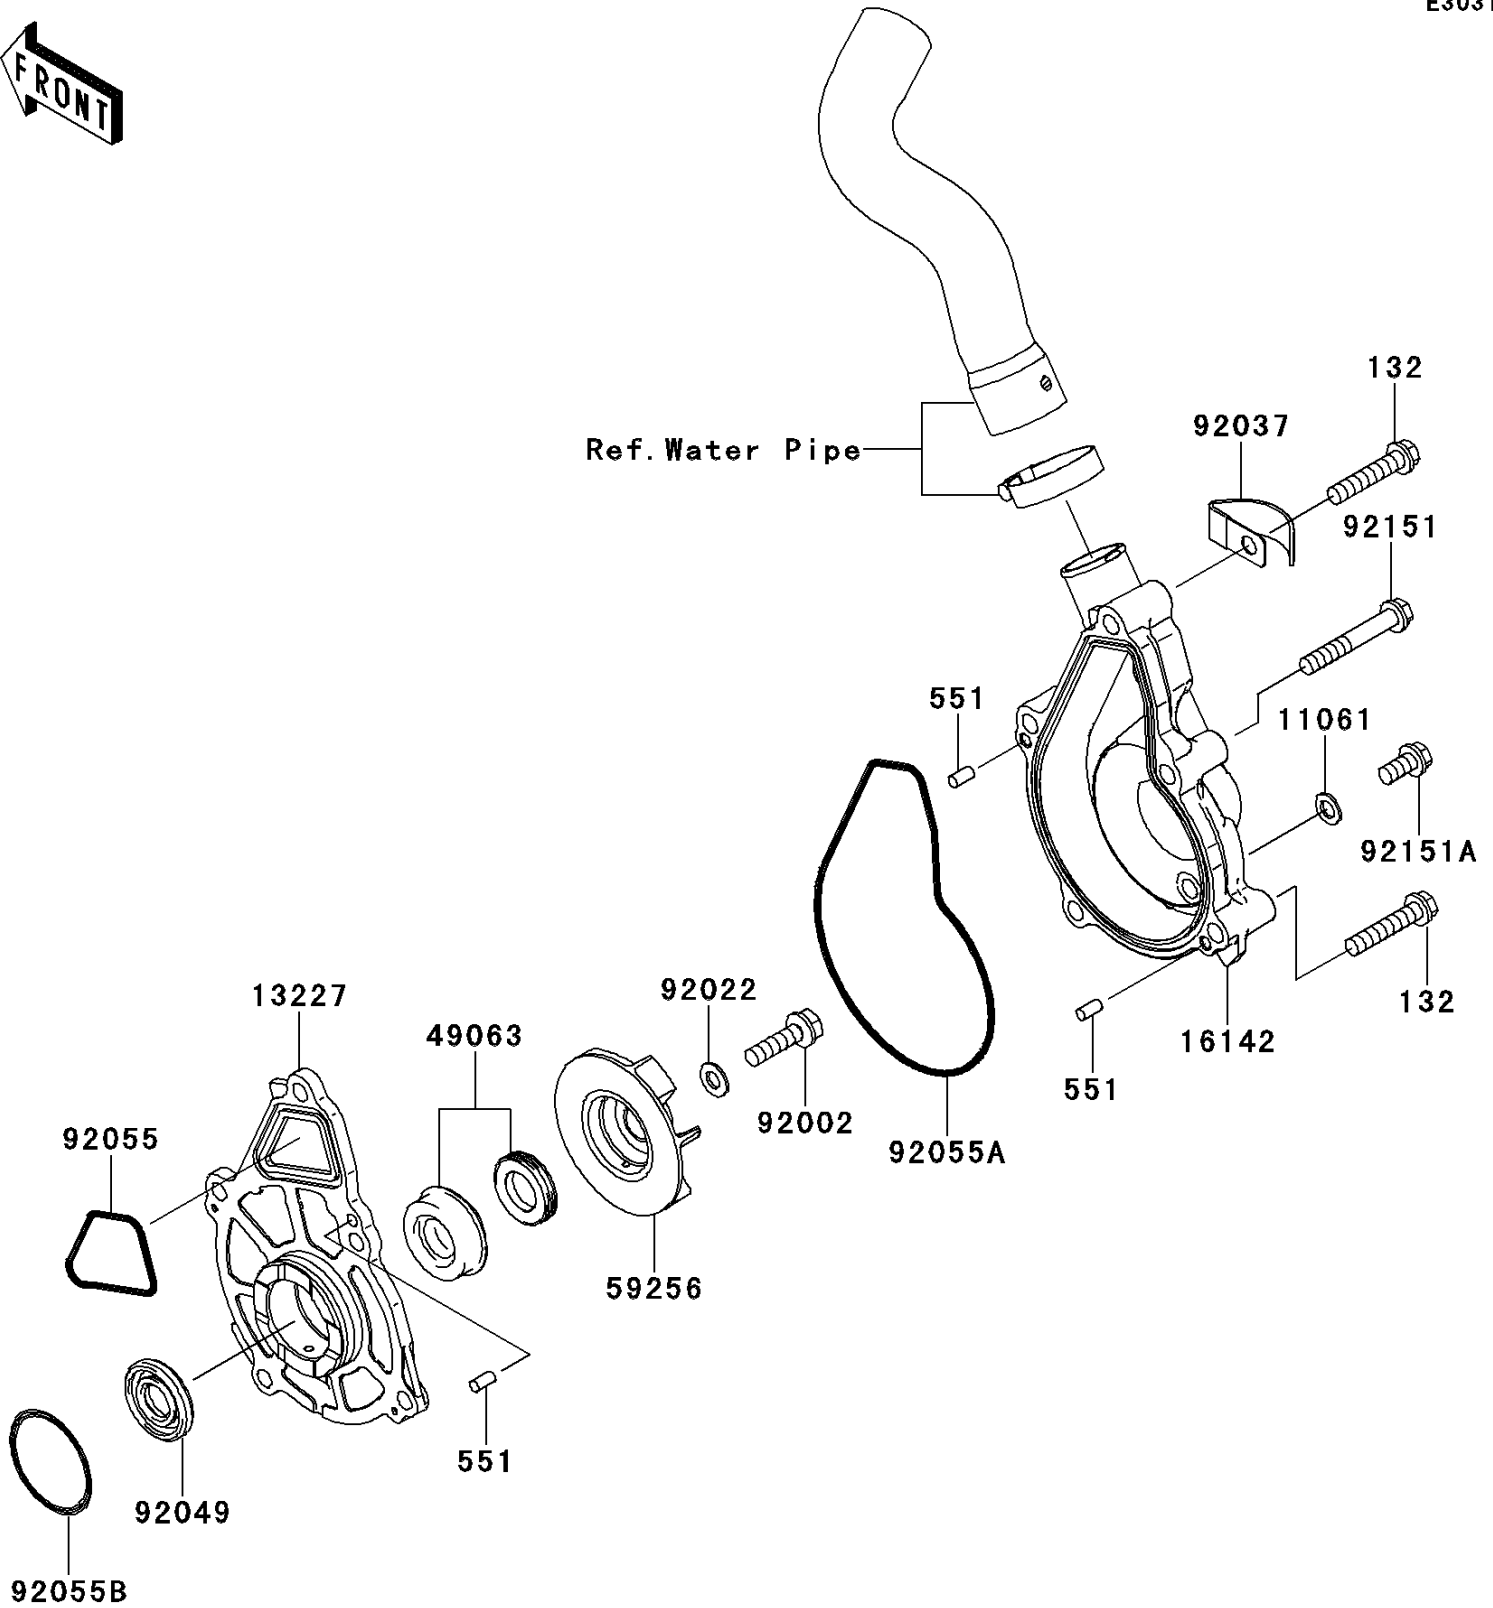

2010 Versys®

PARTS DIAGRAM

Water Pump

E3031

2010 Versys®

PARTS LIST

Water Pump

ITEM NAME

PART NUMBER

QUANTITY
