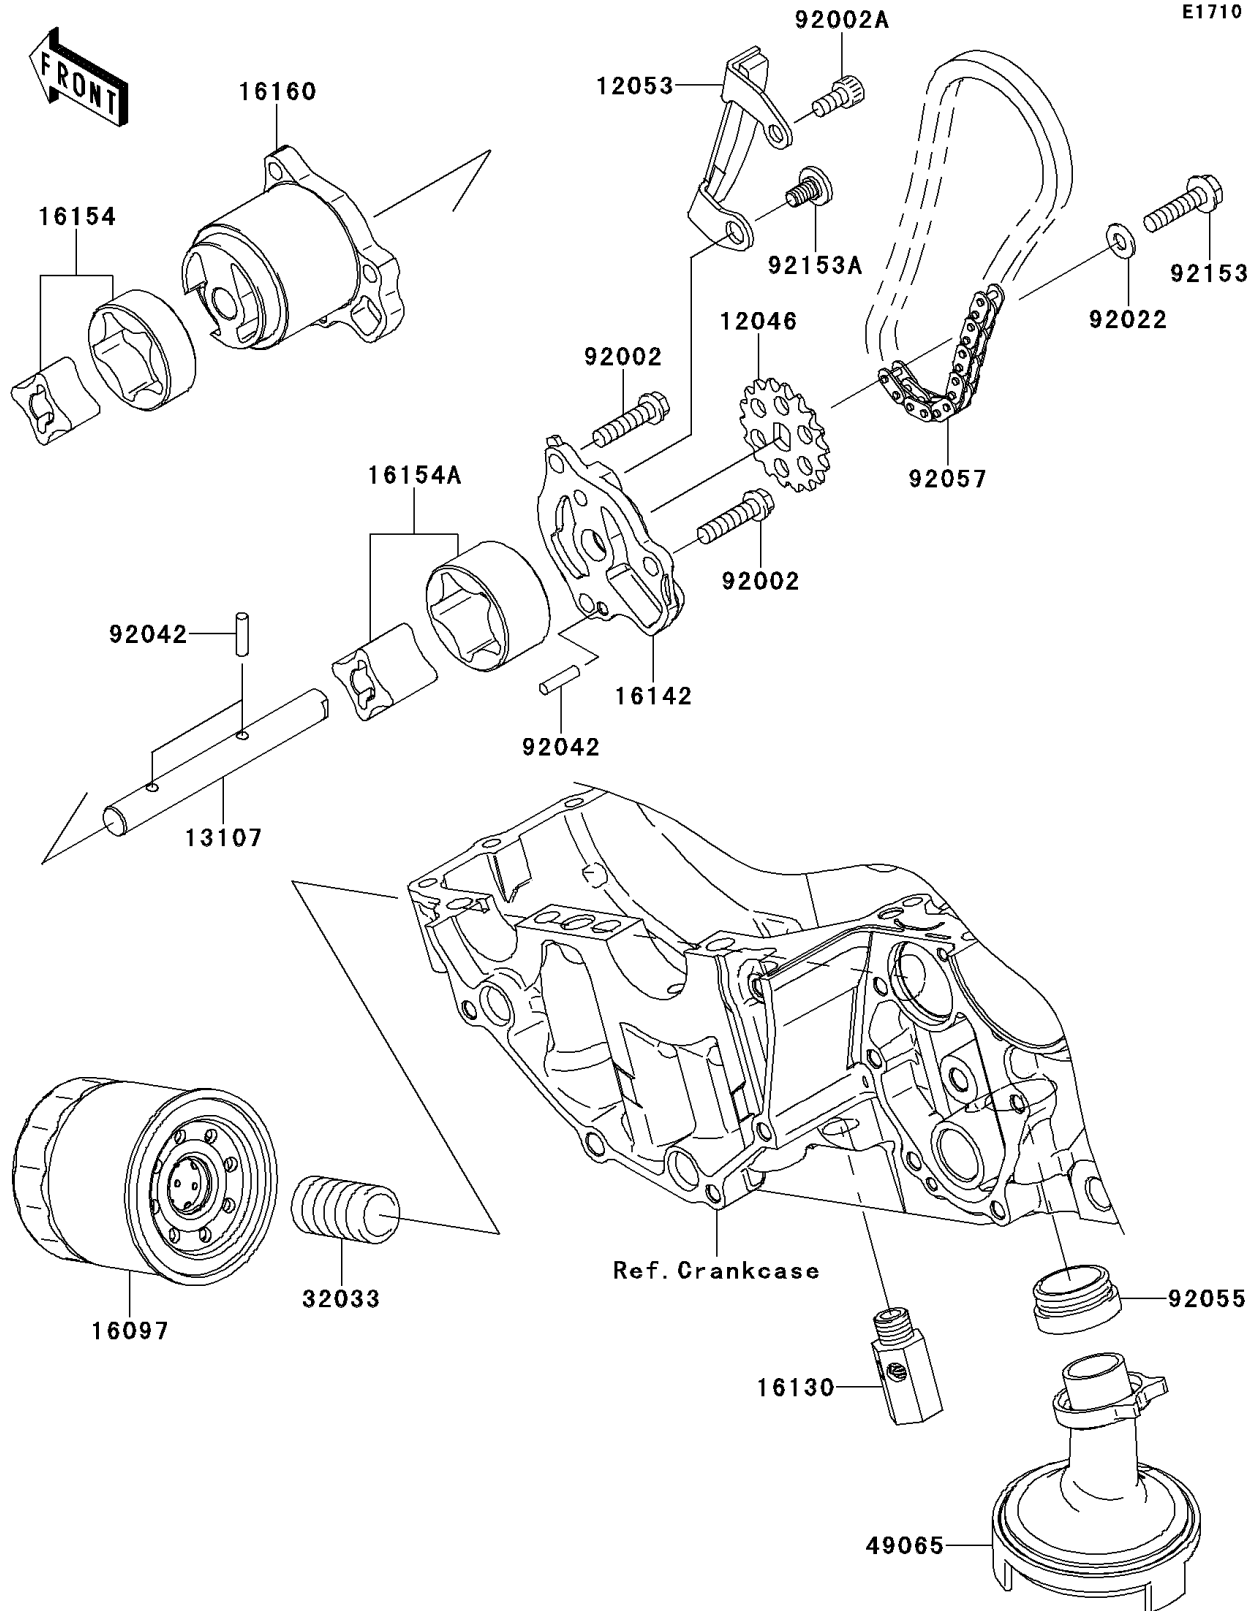

2010 Versys®

PARTS DIAGRAM

Oil Pump/Oil Filter

Kawasaki

Let the Good Times Roll®

2010 Versys®

PARTS LIST

Oil Pump/Oil Filter

ITEM NAME

PART NUMBER

QUANTITY
