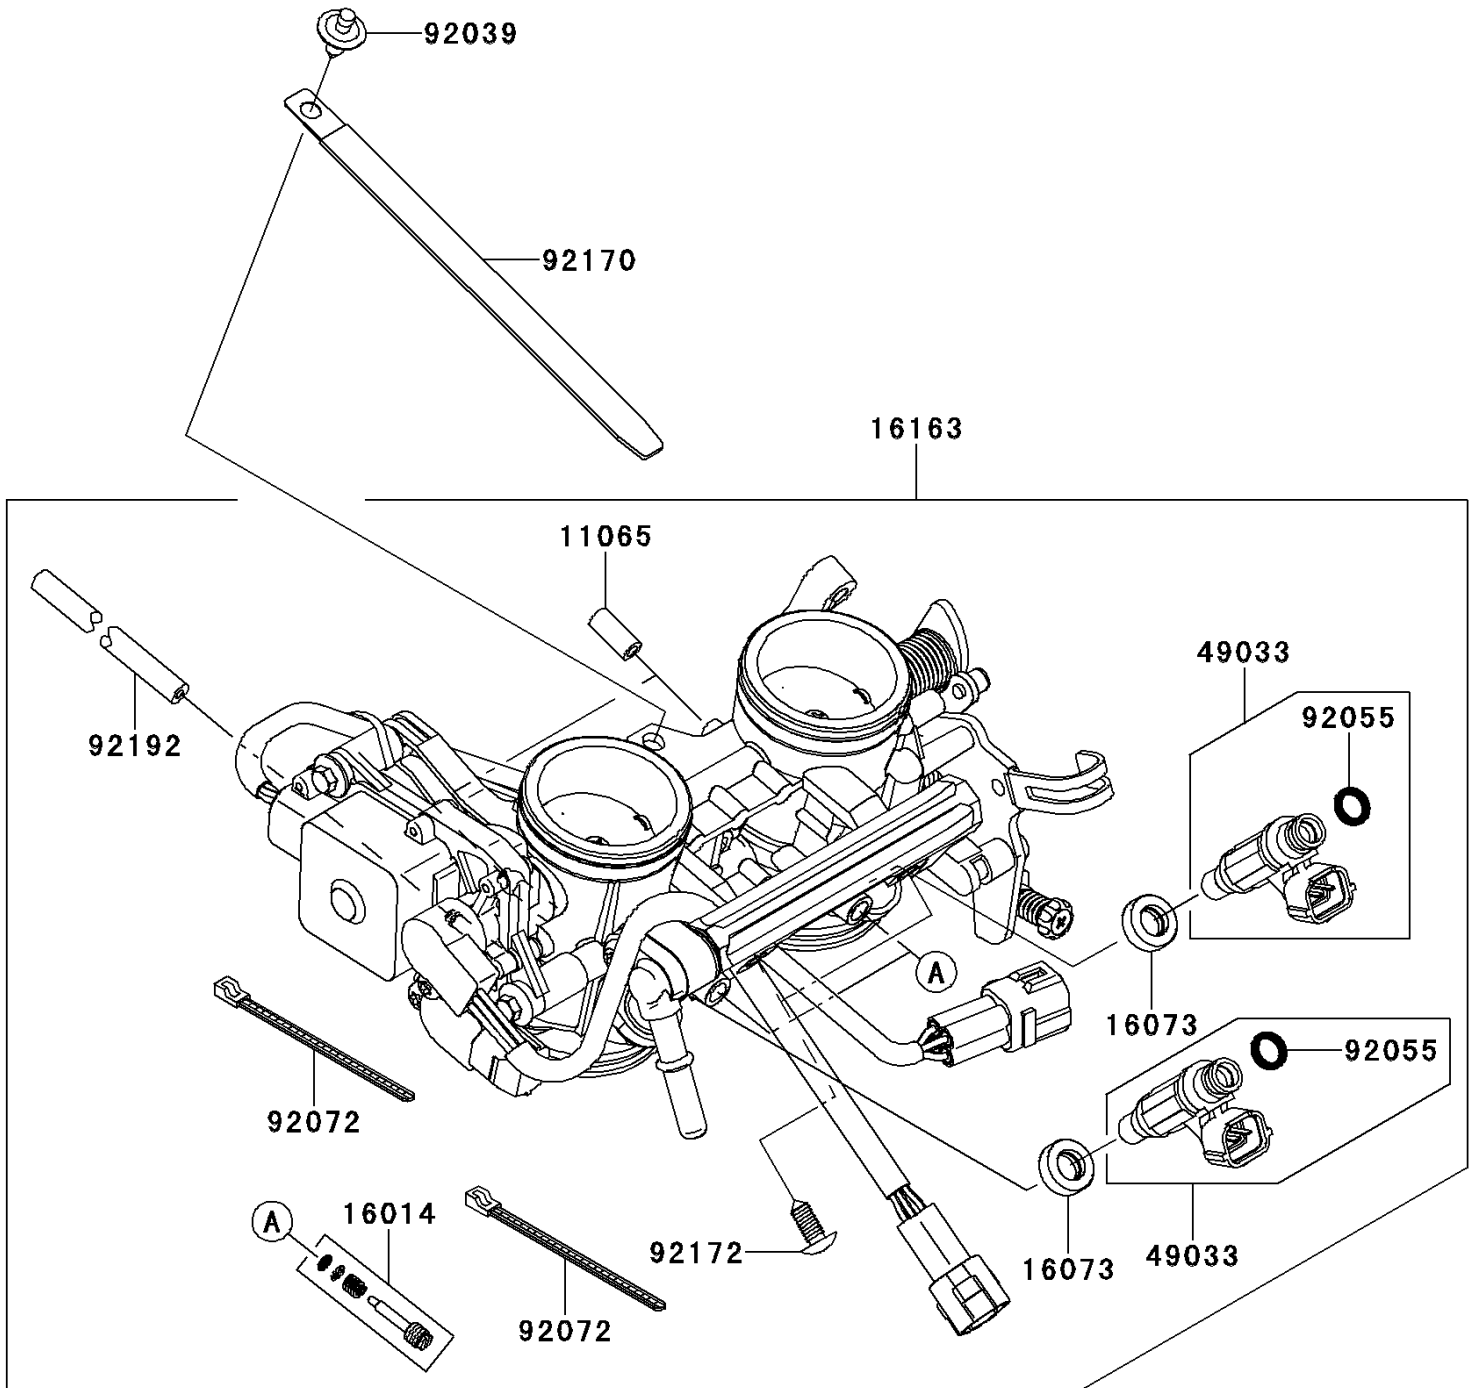

2010 Versys[®]

PARTS DIAGRAM

Throttle

E1510

2010 Versys[®]

PARTS LIST

Throttle

ITEM NAME

PART NUMBER

QUANTITY
