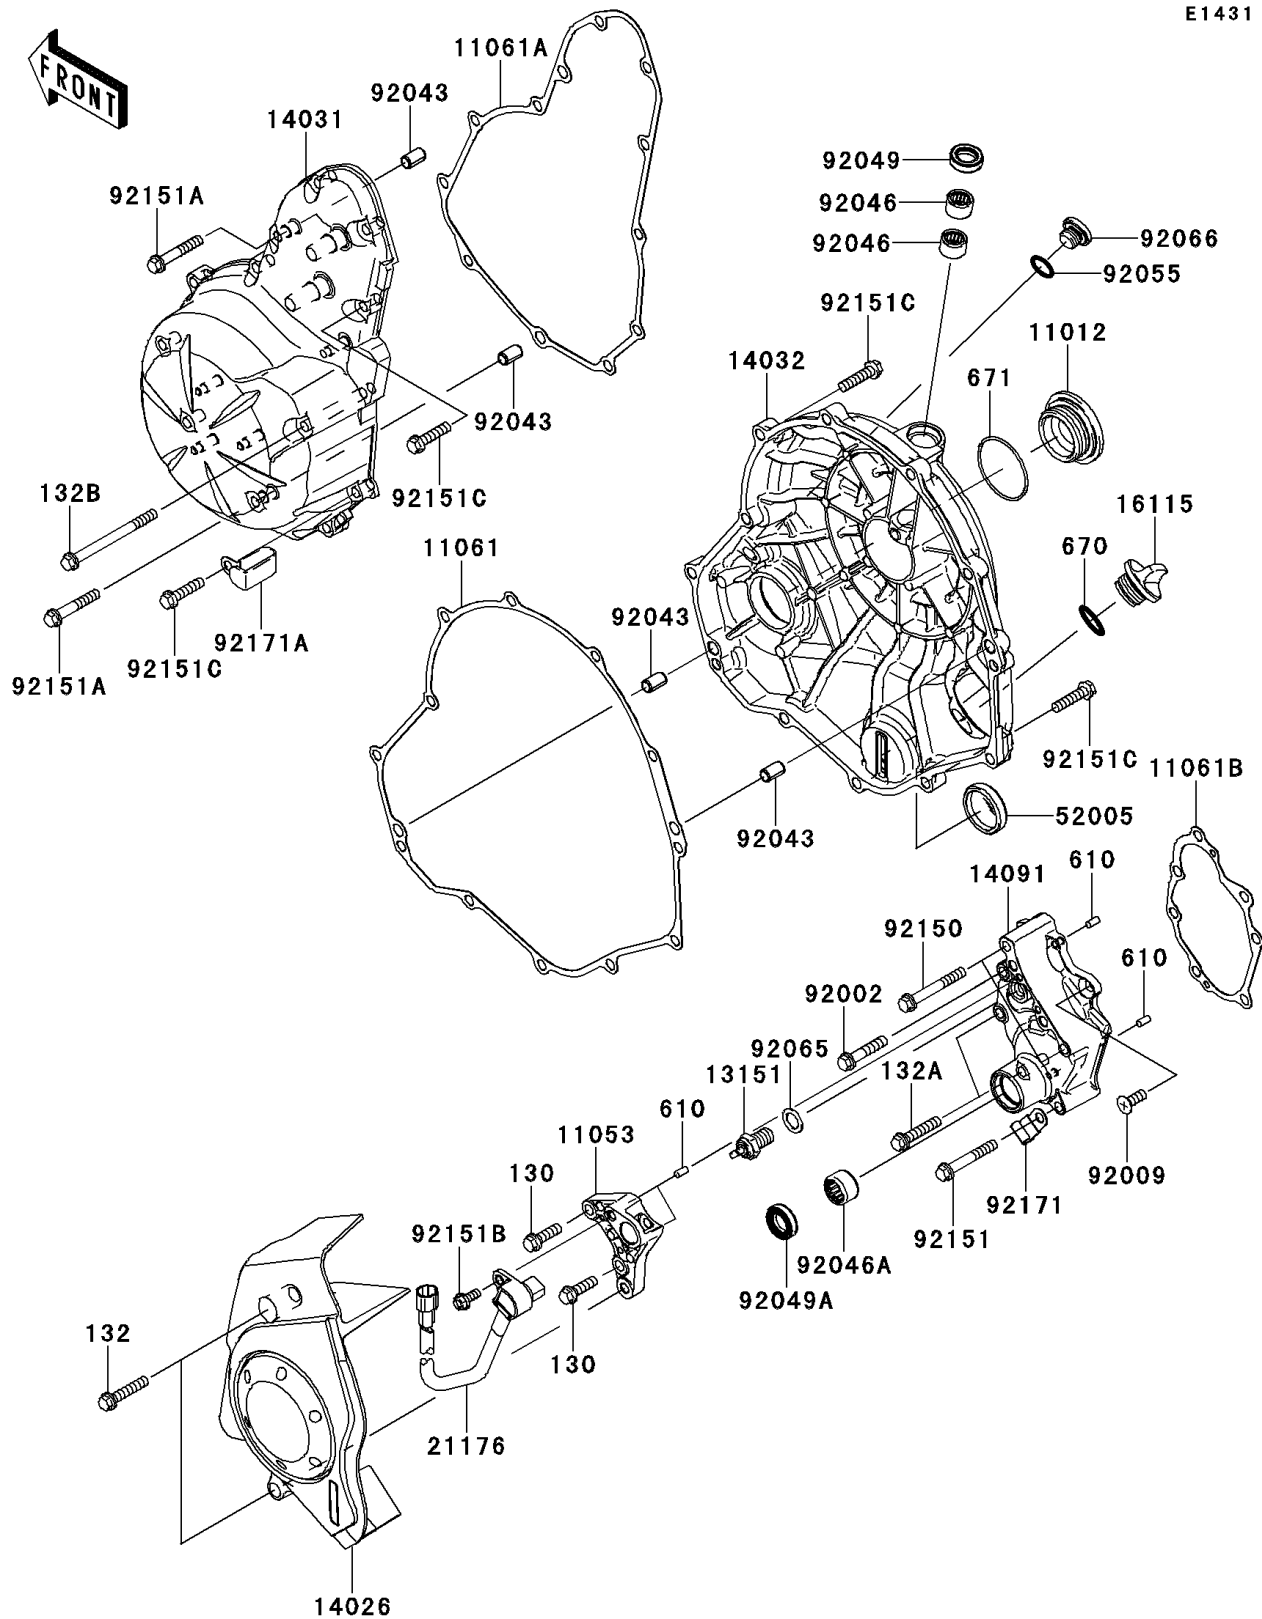

2010 Versys®

PARTS DIAGRAM

Engine Cover(s)

Kawasaki

Let the Good Times Roll®

E1431

2010 Versys[®]

PARTS LIST

Engine Cover(s)

ITEM NAME

PART NUMBER

QUANTITY
