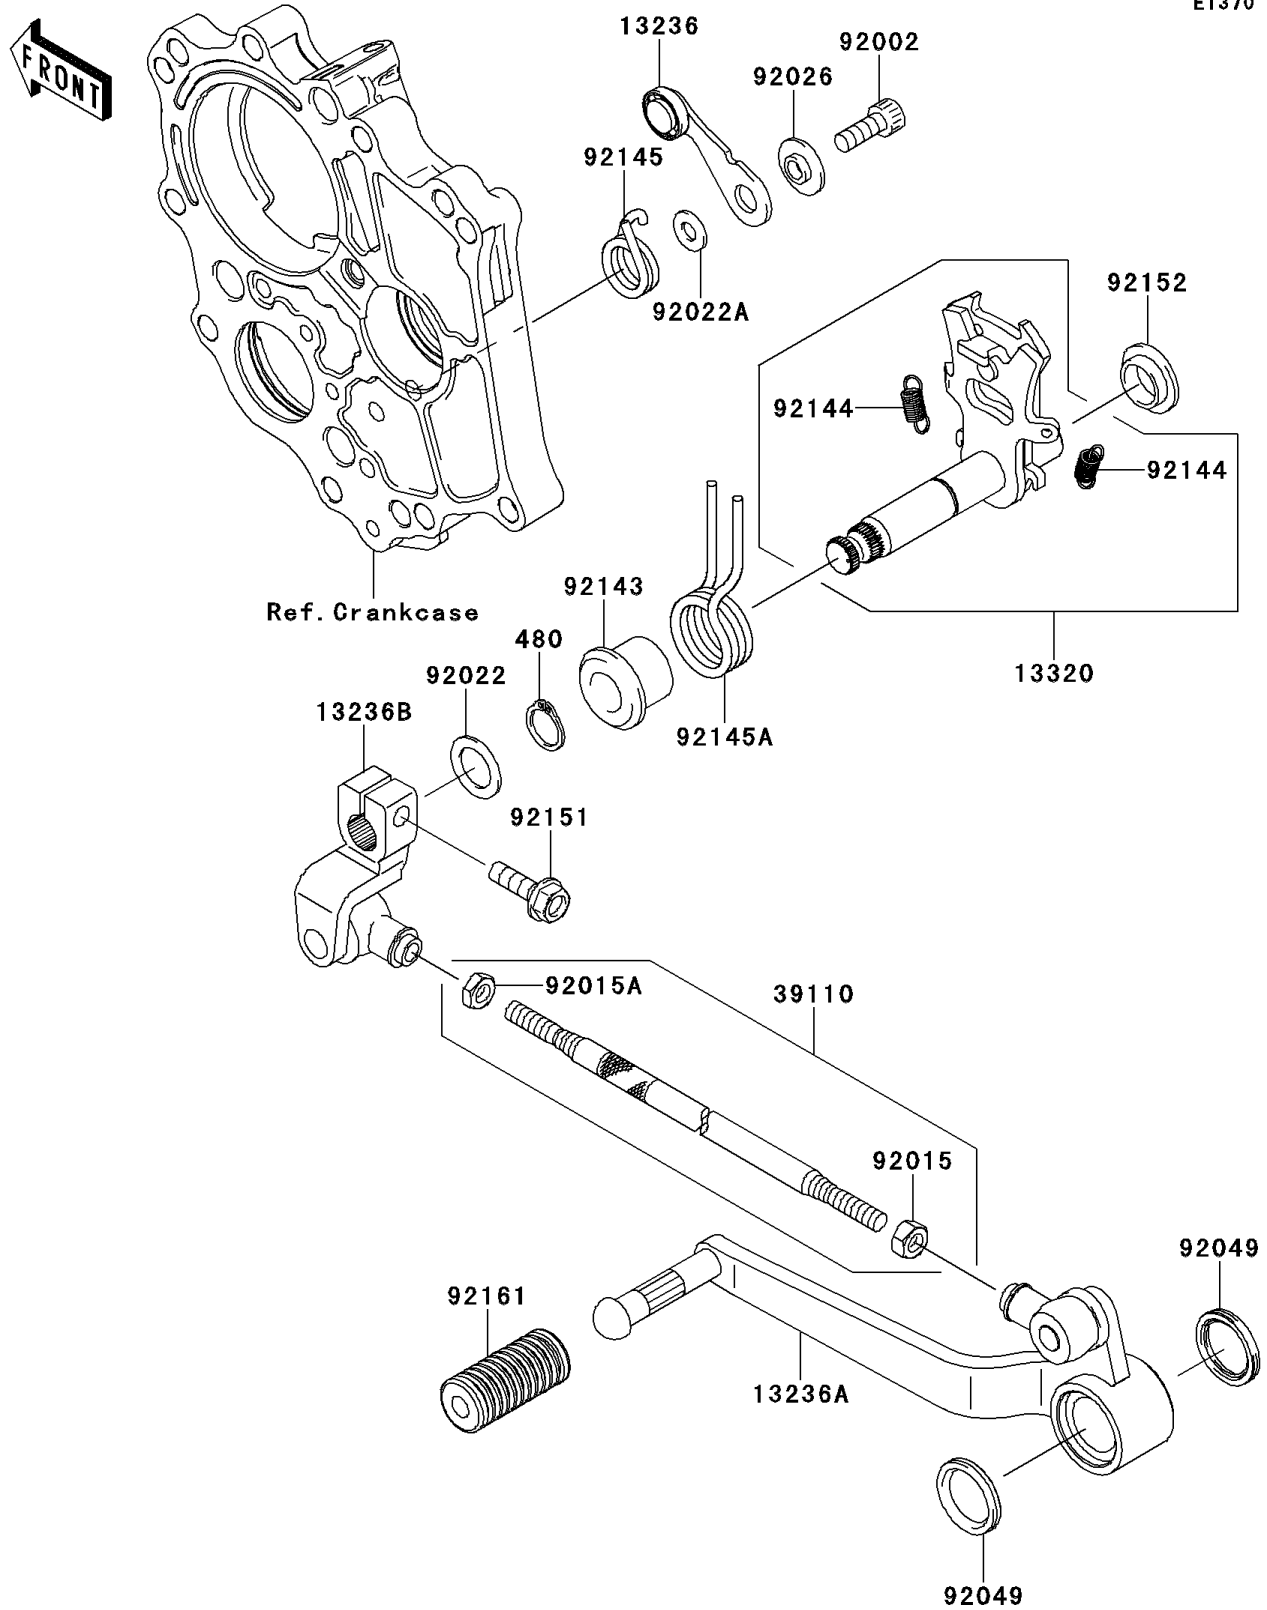

2010 Versys®

PARTS DIAGRAM

Gear Change Mechanism

E1370

2010 Versys®

PARTS LIST

Gear Change Mechanism

ITEM NAME	PART NUMBER	QUANTITY
-----------	-------------	----------
