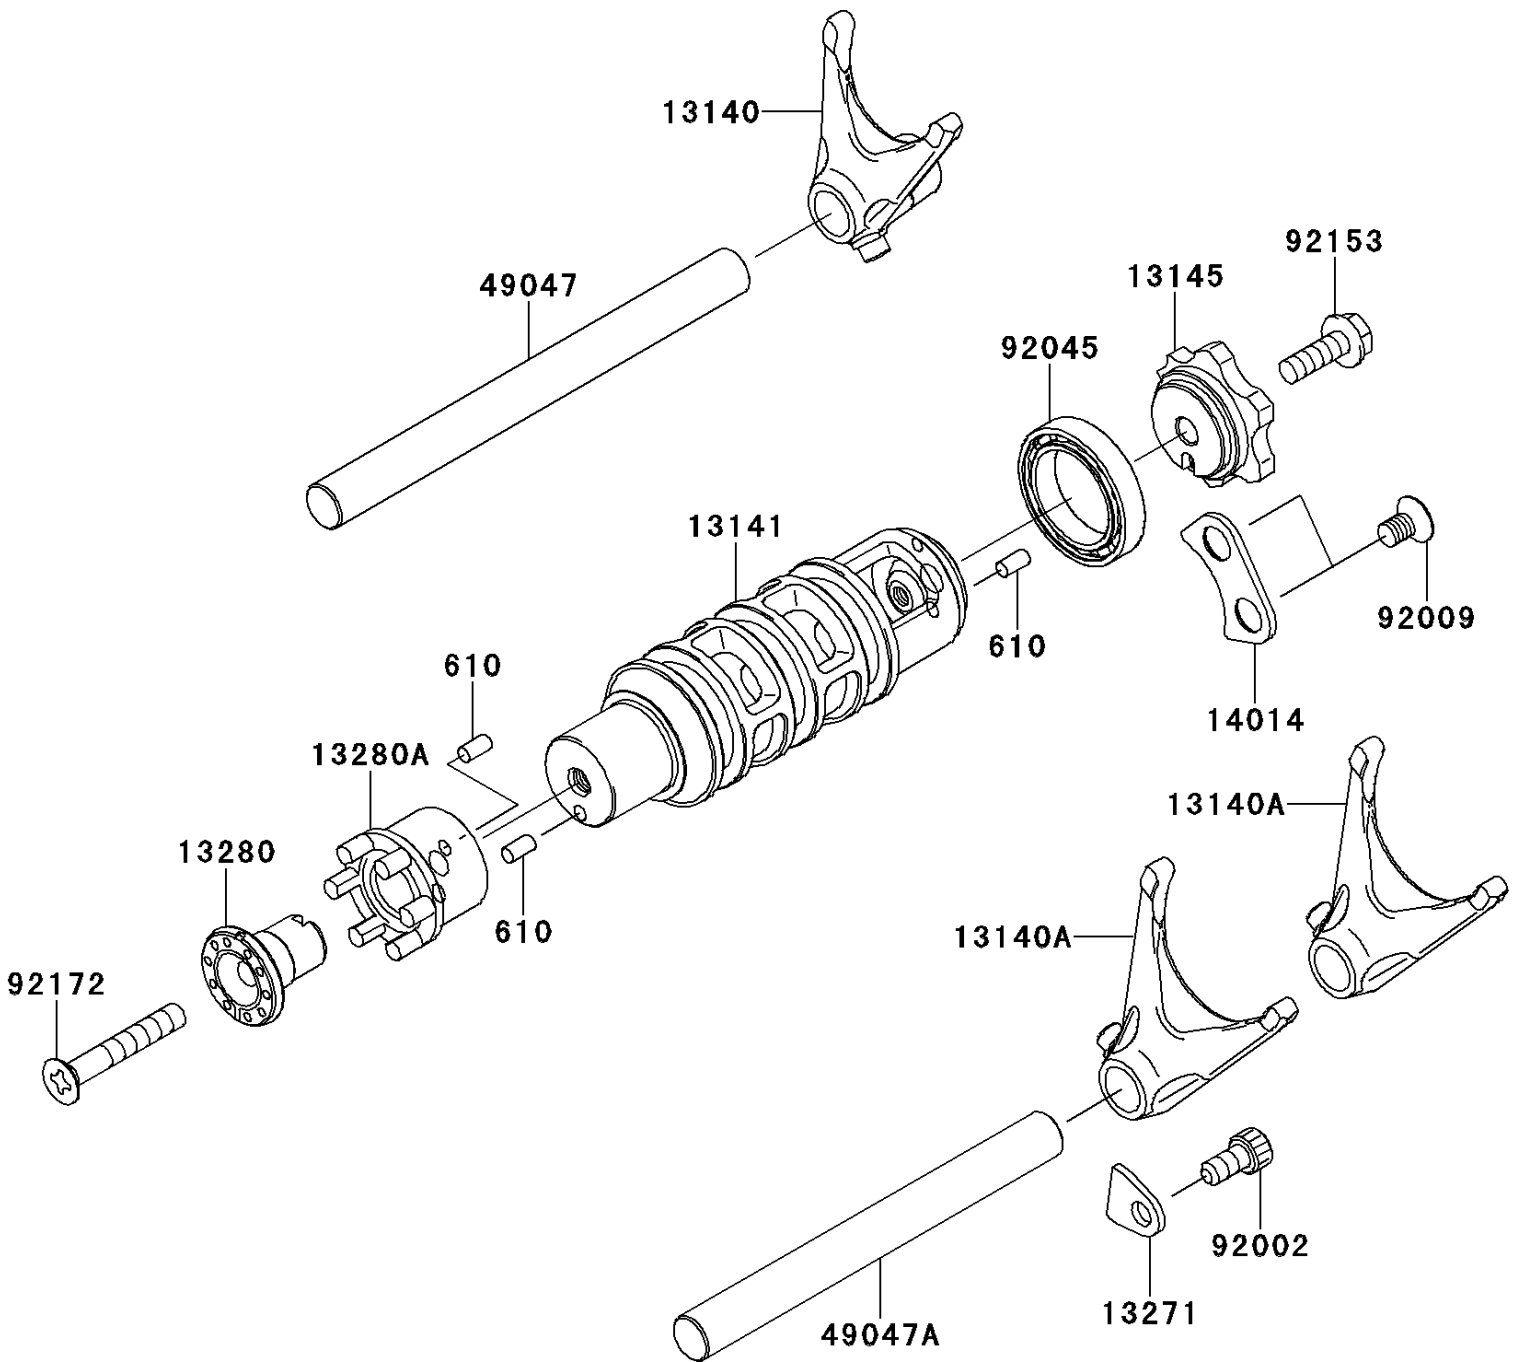

2010 Versys®

PARTS DIAGRAM

Gear Change Drum/Shift Fork(s)

2010 Versys®

PARTS LIST

Gear Change Drum/Shift Fork(s)

ITEM NAME

PART NUMBER

QUANTITY
